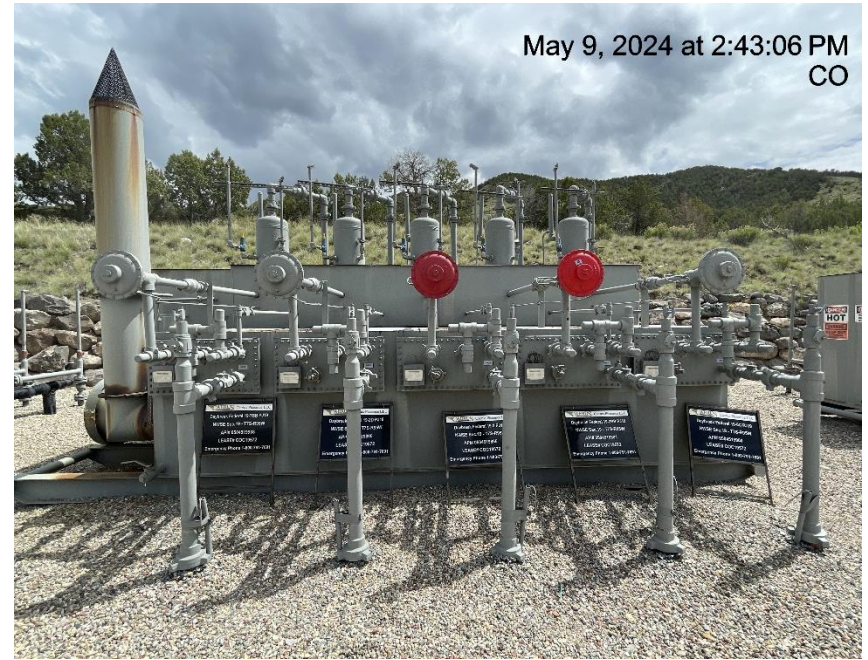

# Inspection Photos

Location Name: CAERUS PICEANCE LLC DAYBREAK FEDERAL 19-2 (PJ19) Pad

Location #: 417538

Photo # 6530 Location

Photo # 6531 Location

## Inspection Photos

Location Name: CAERUS PICEANCE LLC DAYBREAK FEDERAL 19-2 (PJ19) Pad

Location #: 417538

Photo # 6532 Location

Photo # 6533 Location