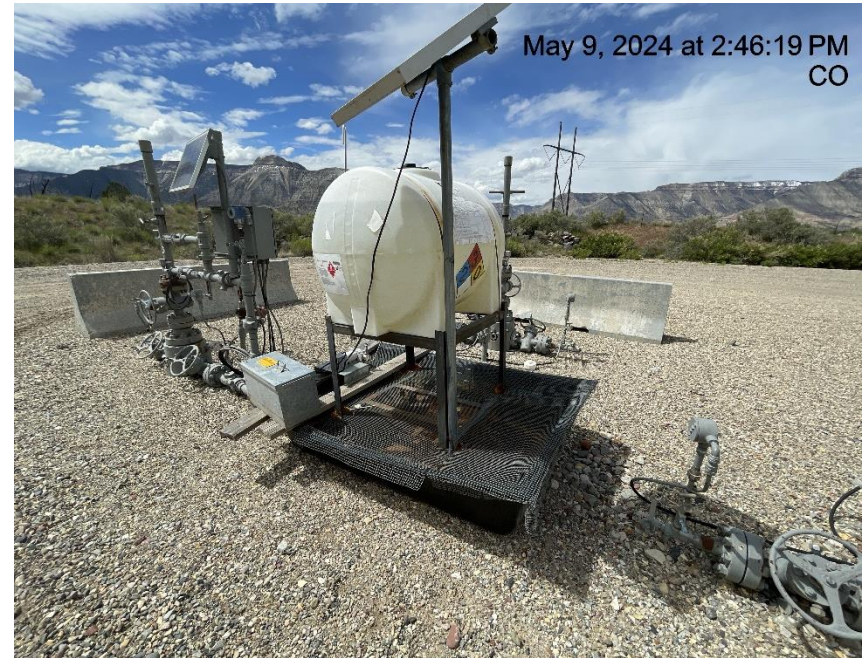

## Inspection Photos

Location Name: CAERUS PICEANCE LLC DAYBREAK FEDERAL 19-2 (PJ19) Pad

Location #: 417538

Photo # 6532 Location

Photo # 6533 Location

## Inspection Photos

Location Name: CAERUS PICEANCE LLC DAYBREAK FEDERAL 19-2 (PJ19) Pad

Location #: 417538

Photo # 6534 Location

Photo # 6535 Location