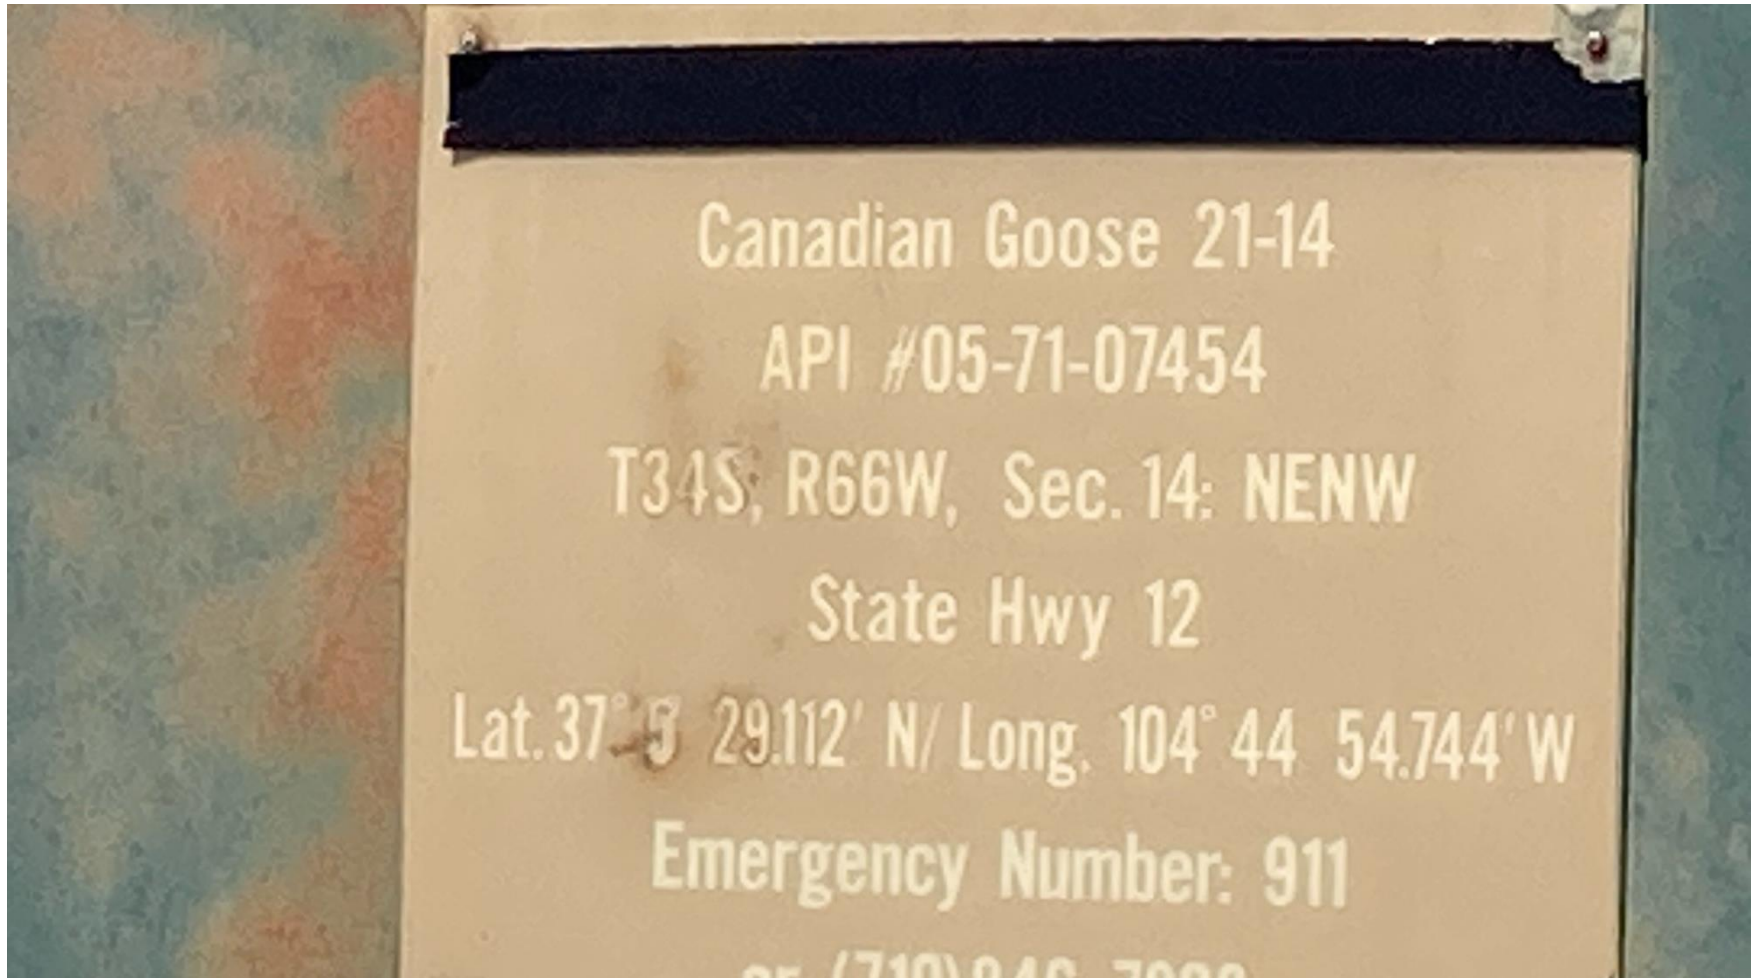

WELL NAME: CANADIAN GOOSE 21-14, API #: 071-07454, INSP. # 695109514

PHOTO 1: WELL SIGN

**PHOTO 2: LOCATION**

**PHOTO 3: WELLHEAD AND EQUIPMENT**