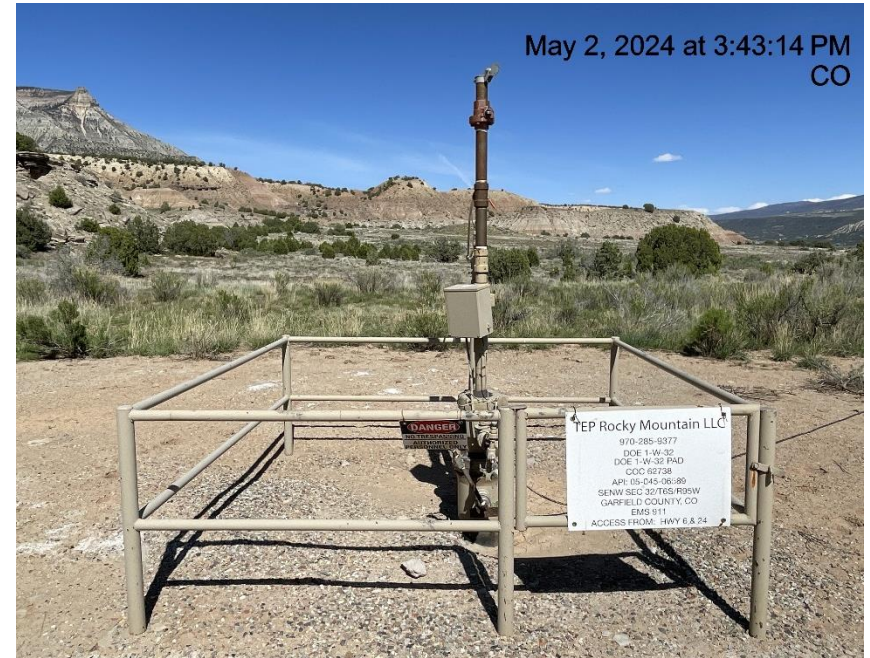

Inspection Photos

Location Name: TEP ROCKY MOUNTAIN LLC DOE 1-W-32 Pad

Location ID: 323796

Photo # 5764 From entrance to location

Photo # 5765 Location

Inspection Photos

Location Name: TEP ROCKY MOUNTAIN LLC DOE 1-W-32 Pad

Location ID: 323796

Photo # 5766 Location

Photo # 5767 Location