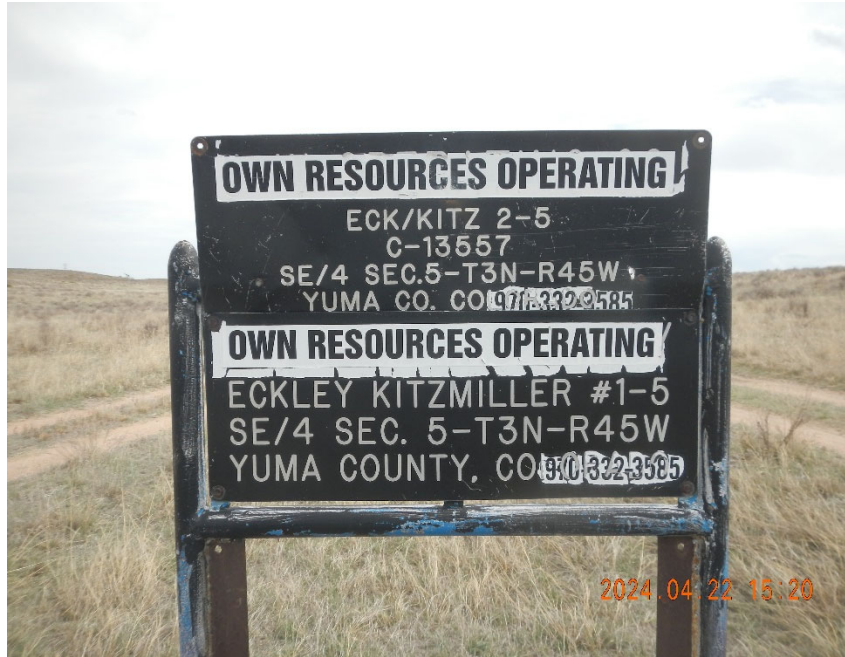

Inspection Photos
Location Name: Eckley Kitzmiller 2-5
API Number: 125-07192

1. Lease sign at access two track.

2. Lease sign at well location.

Inspection Photos
Location Name: Eckley Kitzmiller 2-5
API Number: 125-07192

3. View of wellhead.

4. Produced water pit.

Inspection Photos
Location Name: Eckley Kitzmiller 2-5
API Number: 125-07192

5. Produced water pit overview.

6. Location overview.