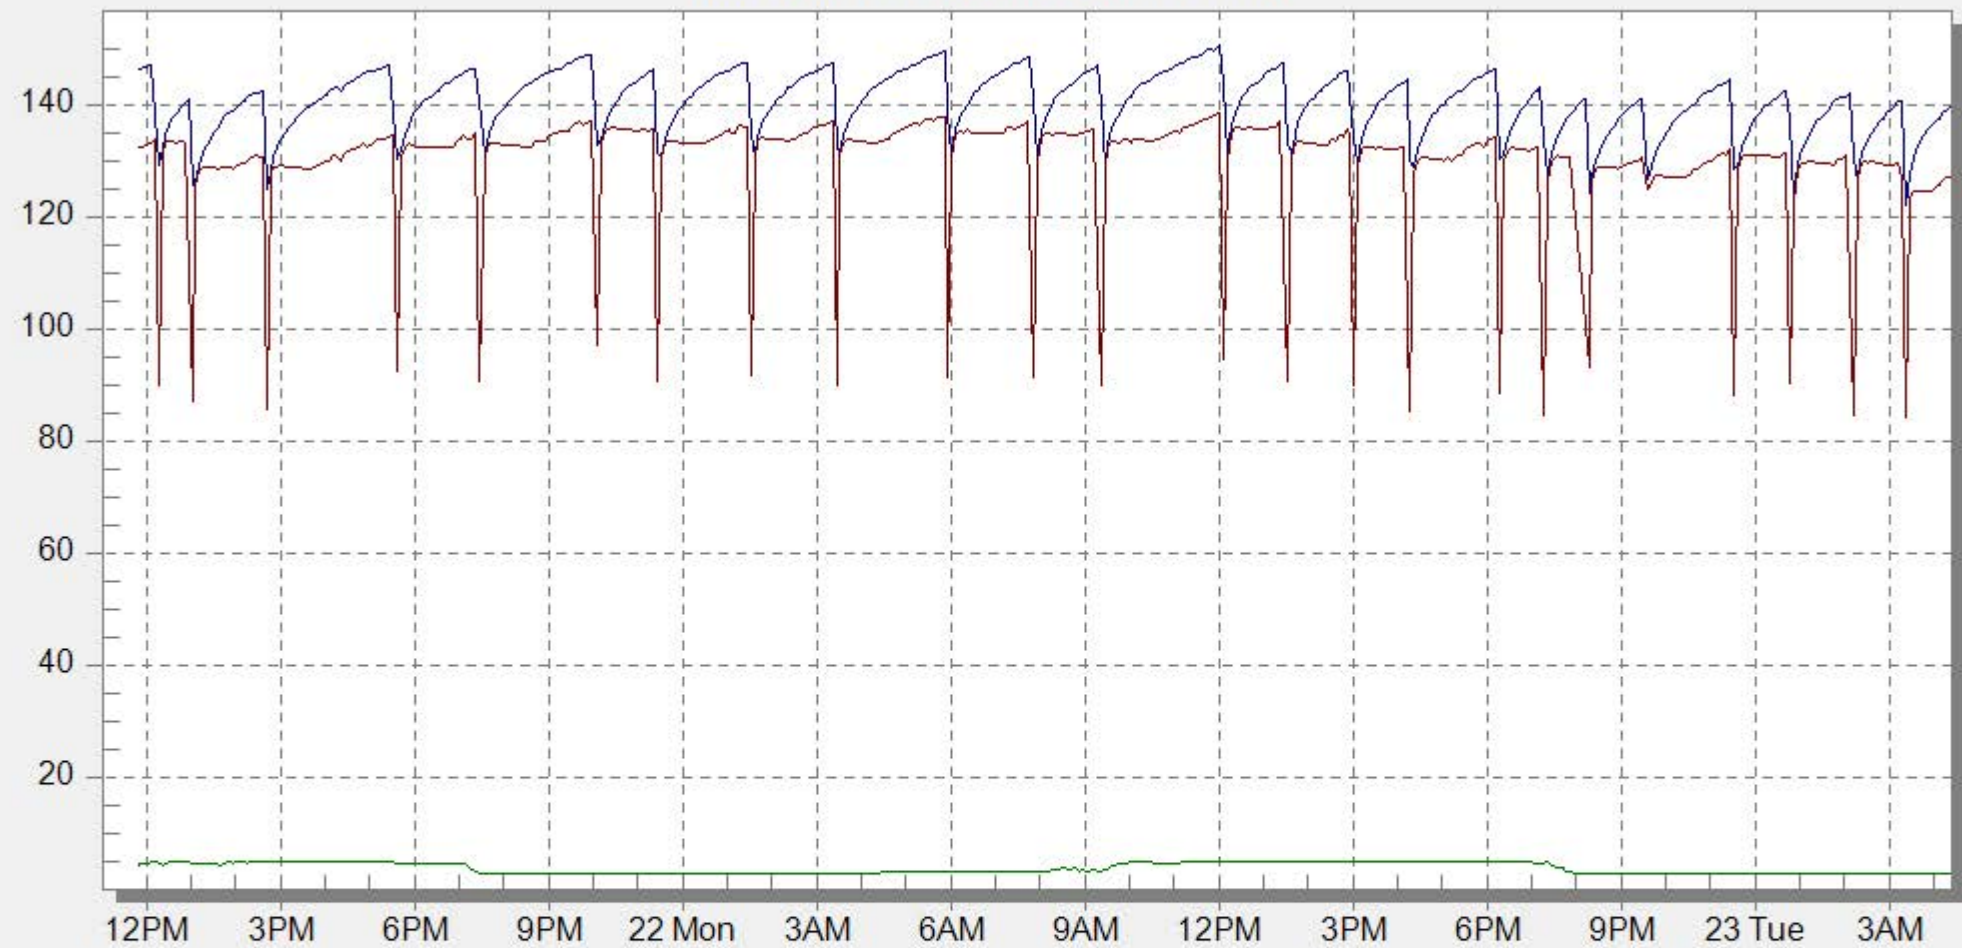

4/21/2024 11:49:02 to 4/29/2024 11:49:02

Apr 21 Sun 2024

WELL\_CO\_LC\_17\_6B Braden Head PSI

WELL\_CO\_LC\_17\_6B Casing Press

WELL\_CO\_LC\_17\_6B Tubing Press

Navigation controls including a scroll bar, play/pause buttons, a refresh button, and a 'Close' button.