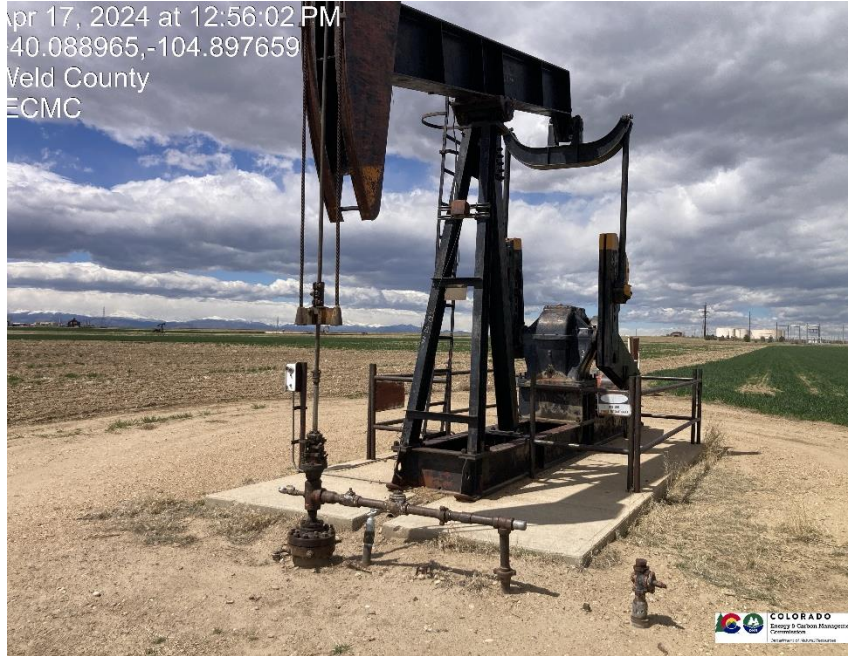

Inspection Photos
Location Name: Carl A Miller A 4
Location ID: 318365

Pic 1 wellhead / pump jack

Pic 2 wellhead sign