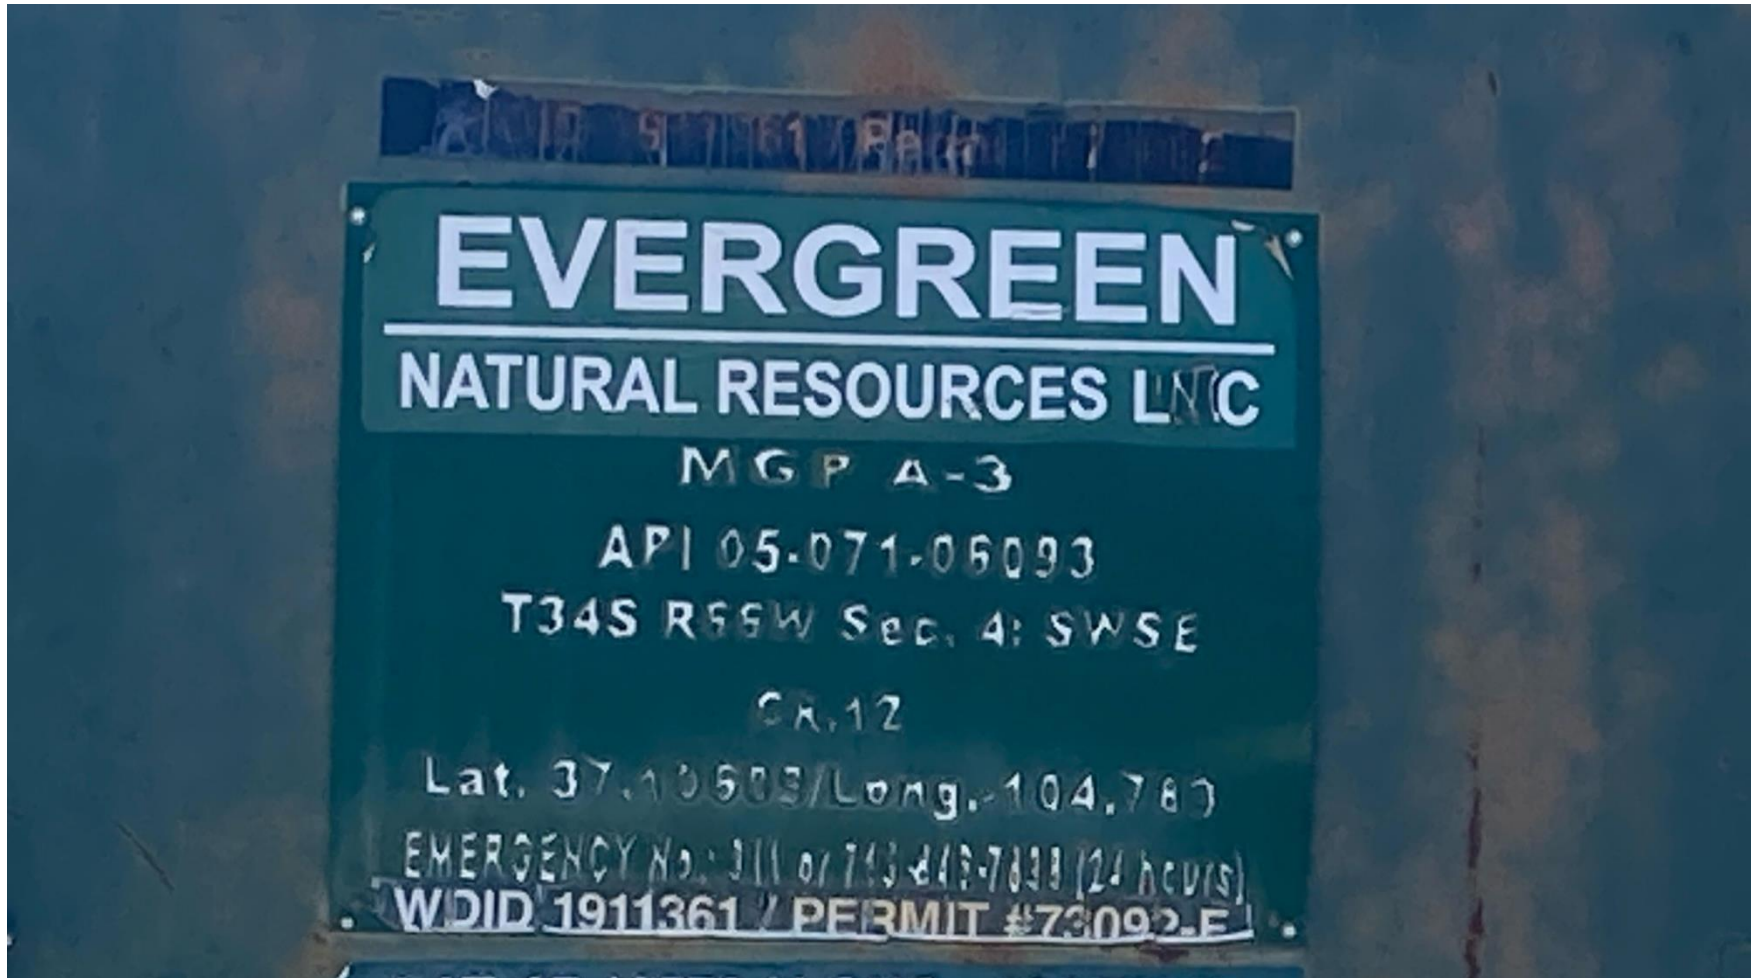

WELL NAME: MGP A-3, API #: 071-06093, INSP. # 695109459

PHOTO 1: WELL SIGN

PHOTO 2: LOCATION

PHOTO 3: WELLHEAD AND EQUIPMENT