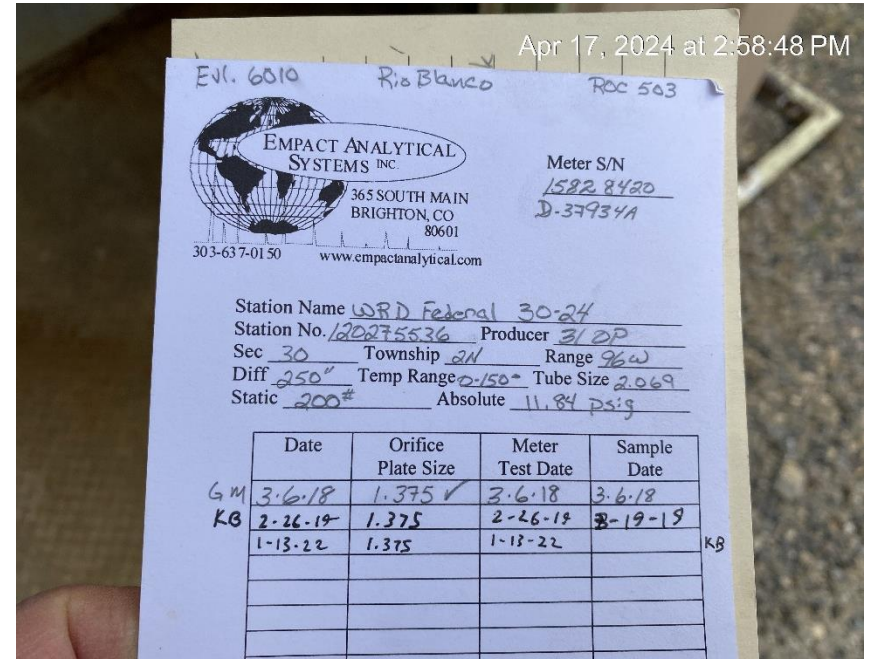

Outdated calibration card