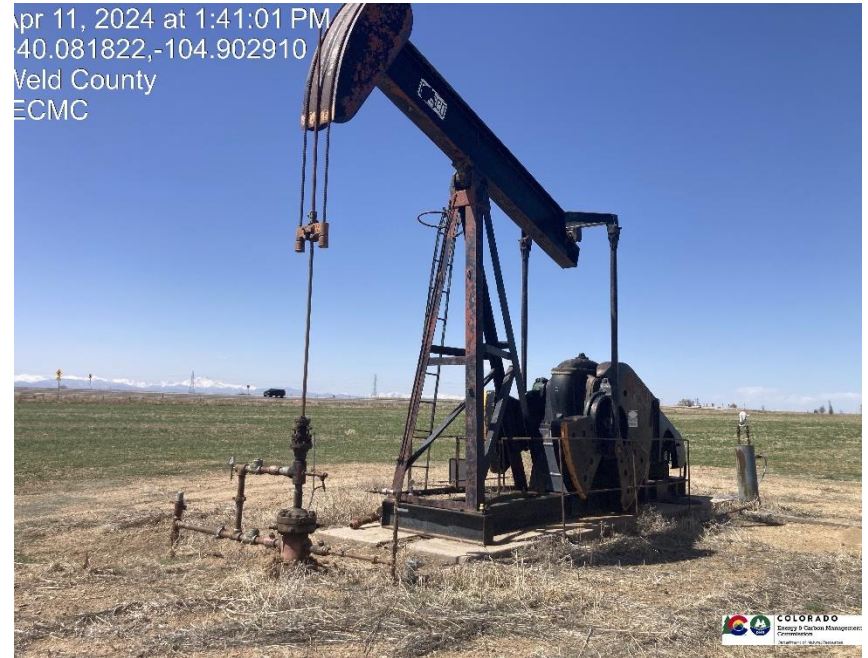

Inspection Photos
Location Name: Fern Miller Wikstrand 2
Location ID: 317738

Pic 1 wellhead sign

Pic 2 Pump jack / wellhead