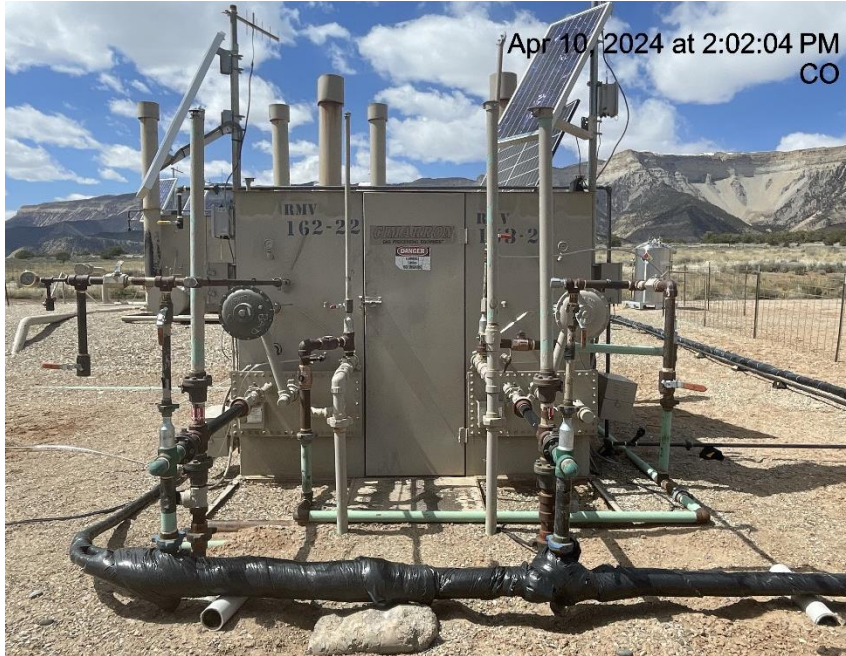

Location ID: 335108

Photo # 3522 Location

Photo # 3523 Location

Inspection Photos

Location Name: TEP ROCKY MOUNTAIN LLC CLOUGH RWF 311-22 Pad

Location ID: 335108

Photo # 3524 Location

Photo # 3525 Location