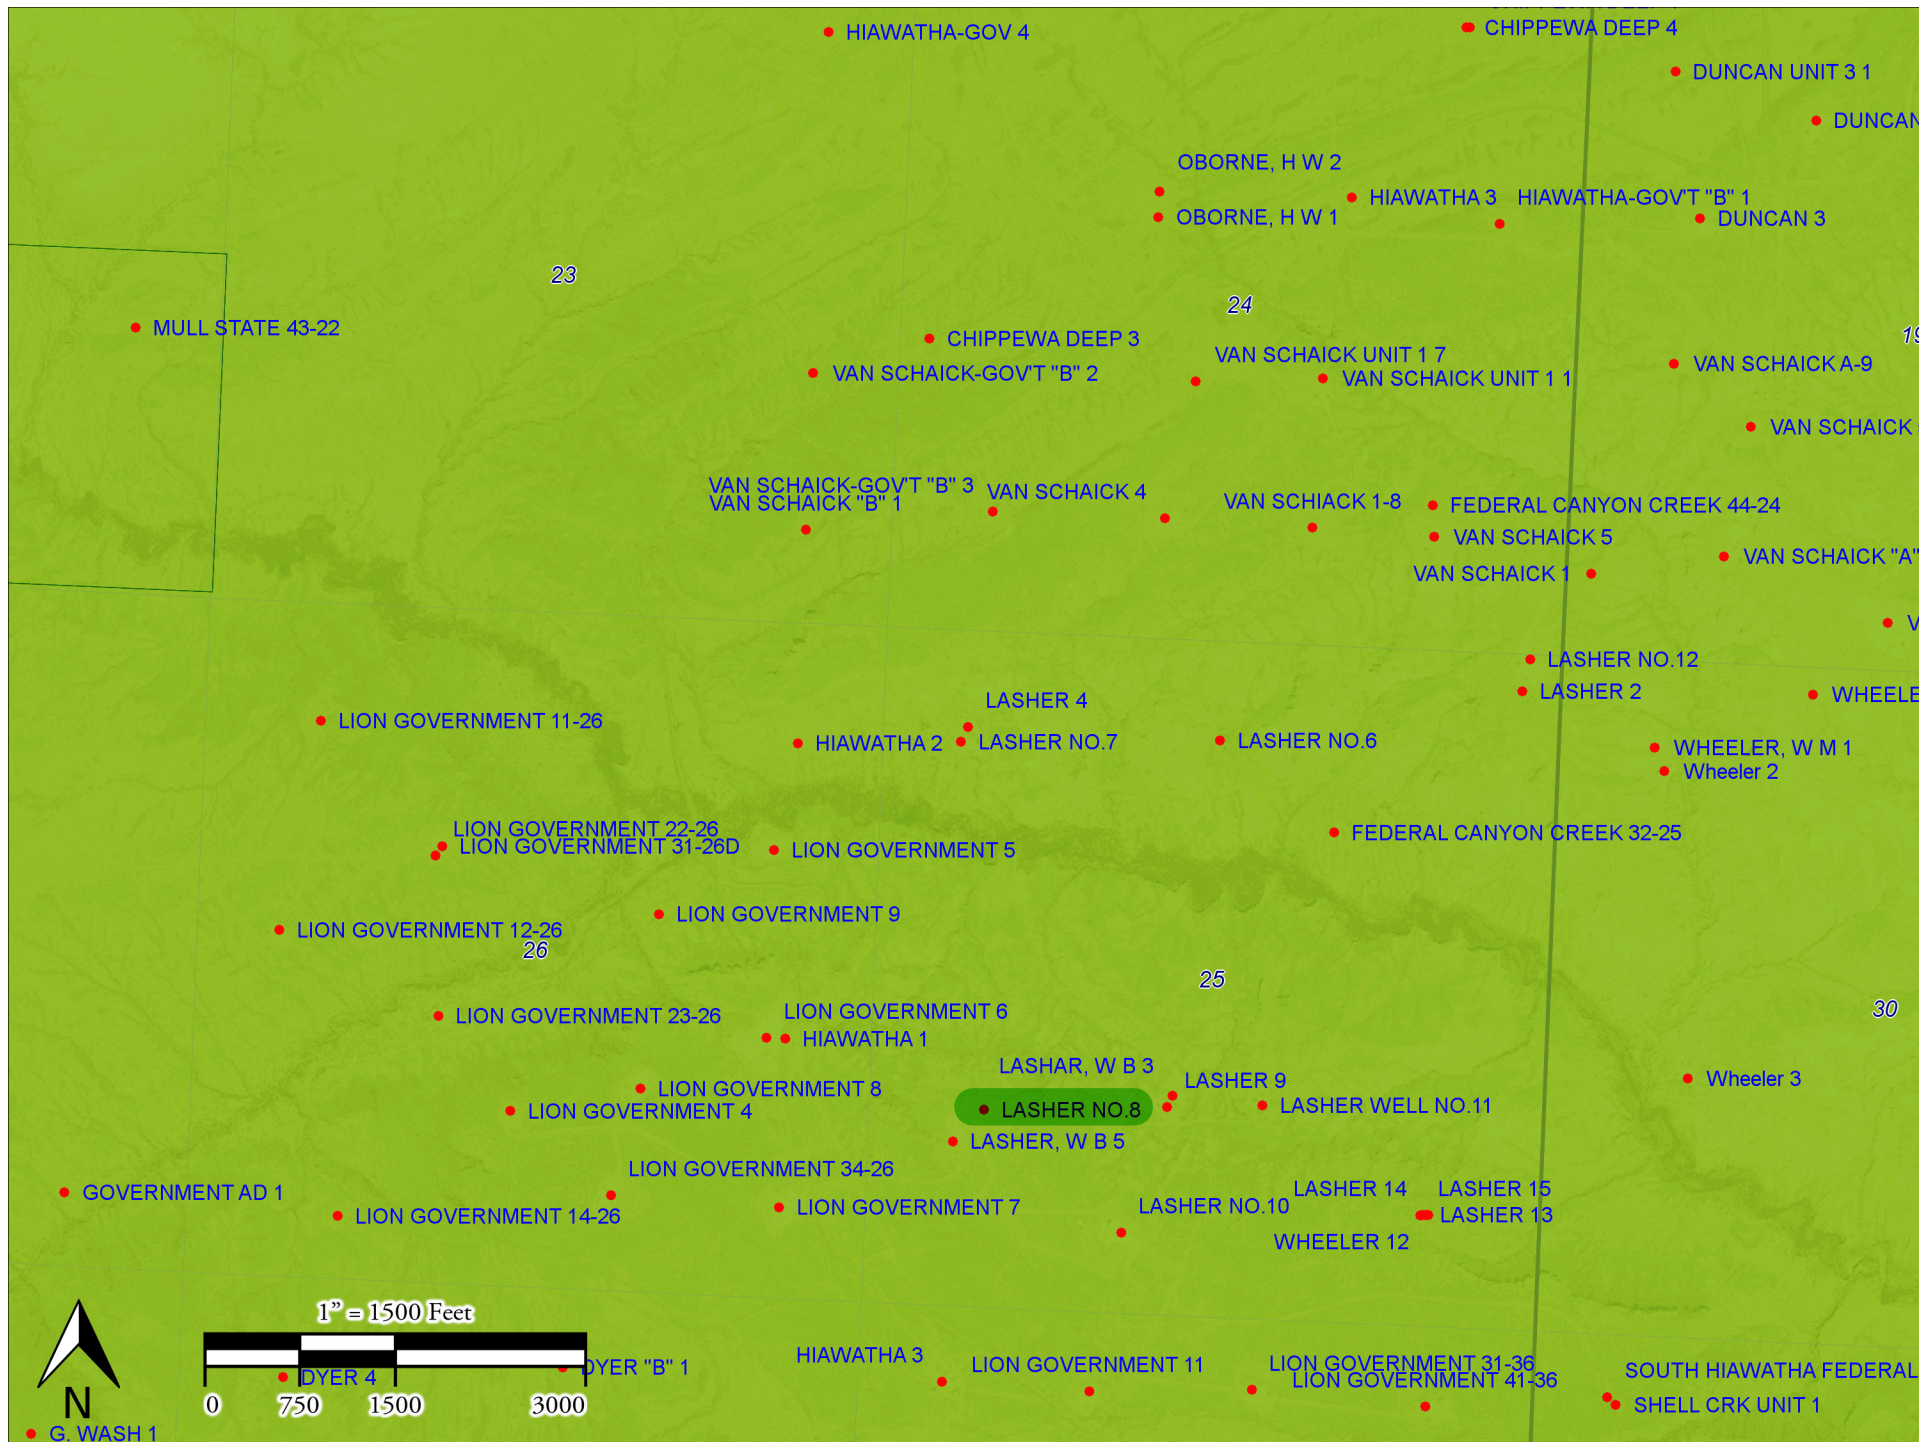

Distance to Water Well

Distance to Surface Water

HPH - Greater Sage Grouse Priority Habitat Management Area

Federal Minerals and Surface

Soil Survey - Diaflats-Fondillas