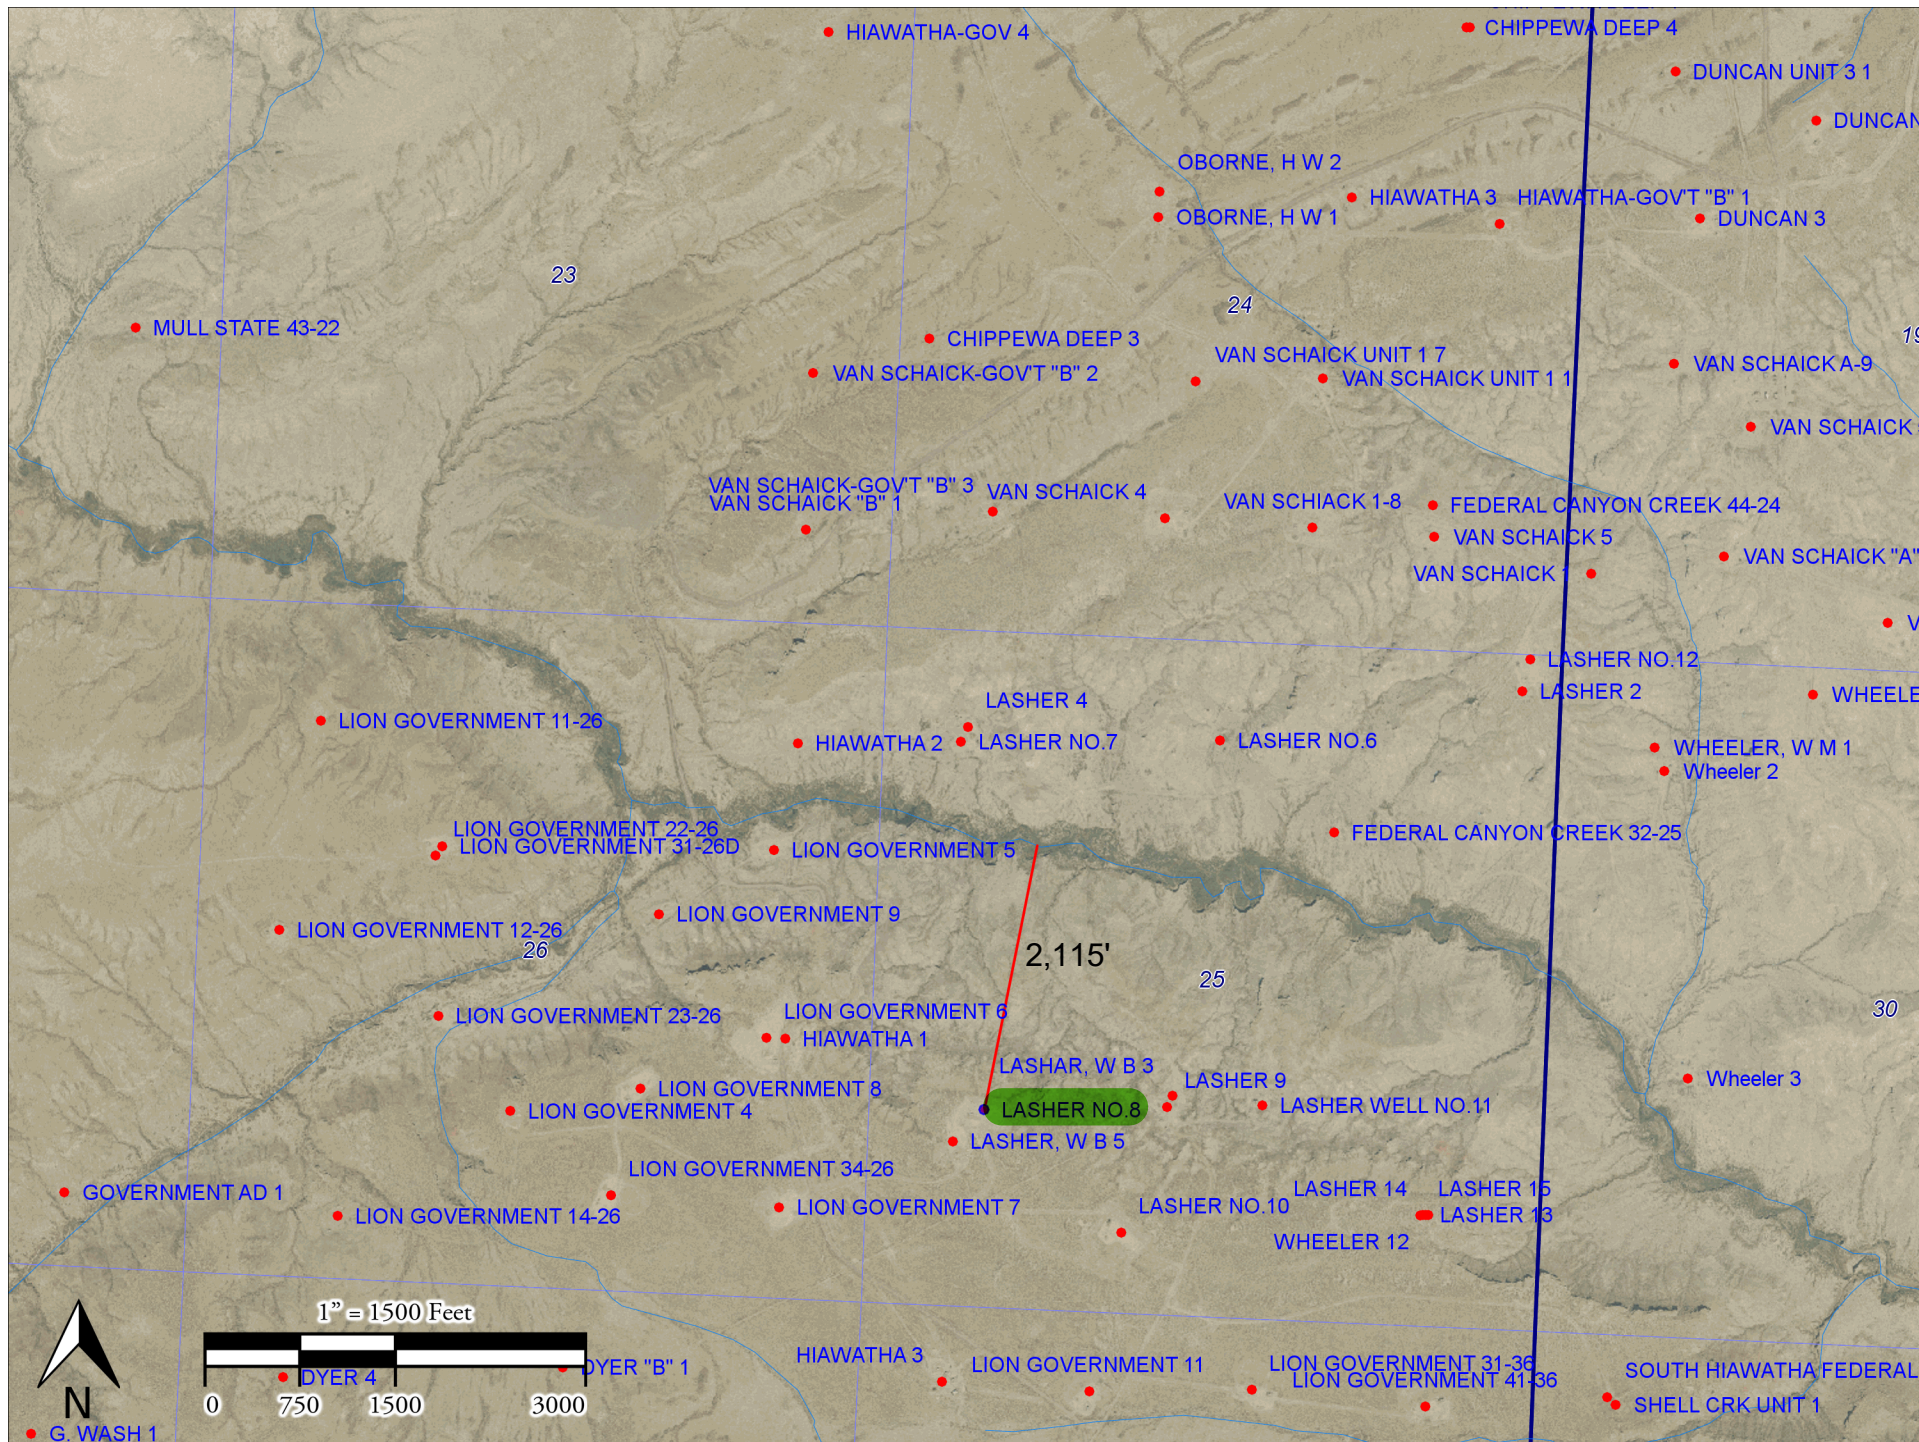

Distance to Water Well

Distance to Surface Water

HPH - Greater Sage Grouse Priority Habitat Management Area

Federal Minerals and Surface

Soil Survey - Diaflats-Fondillas