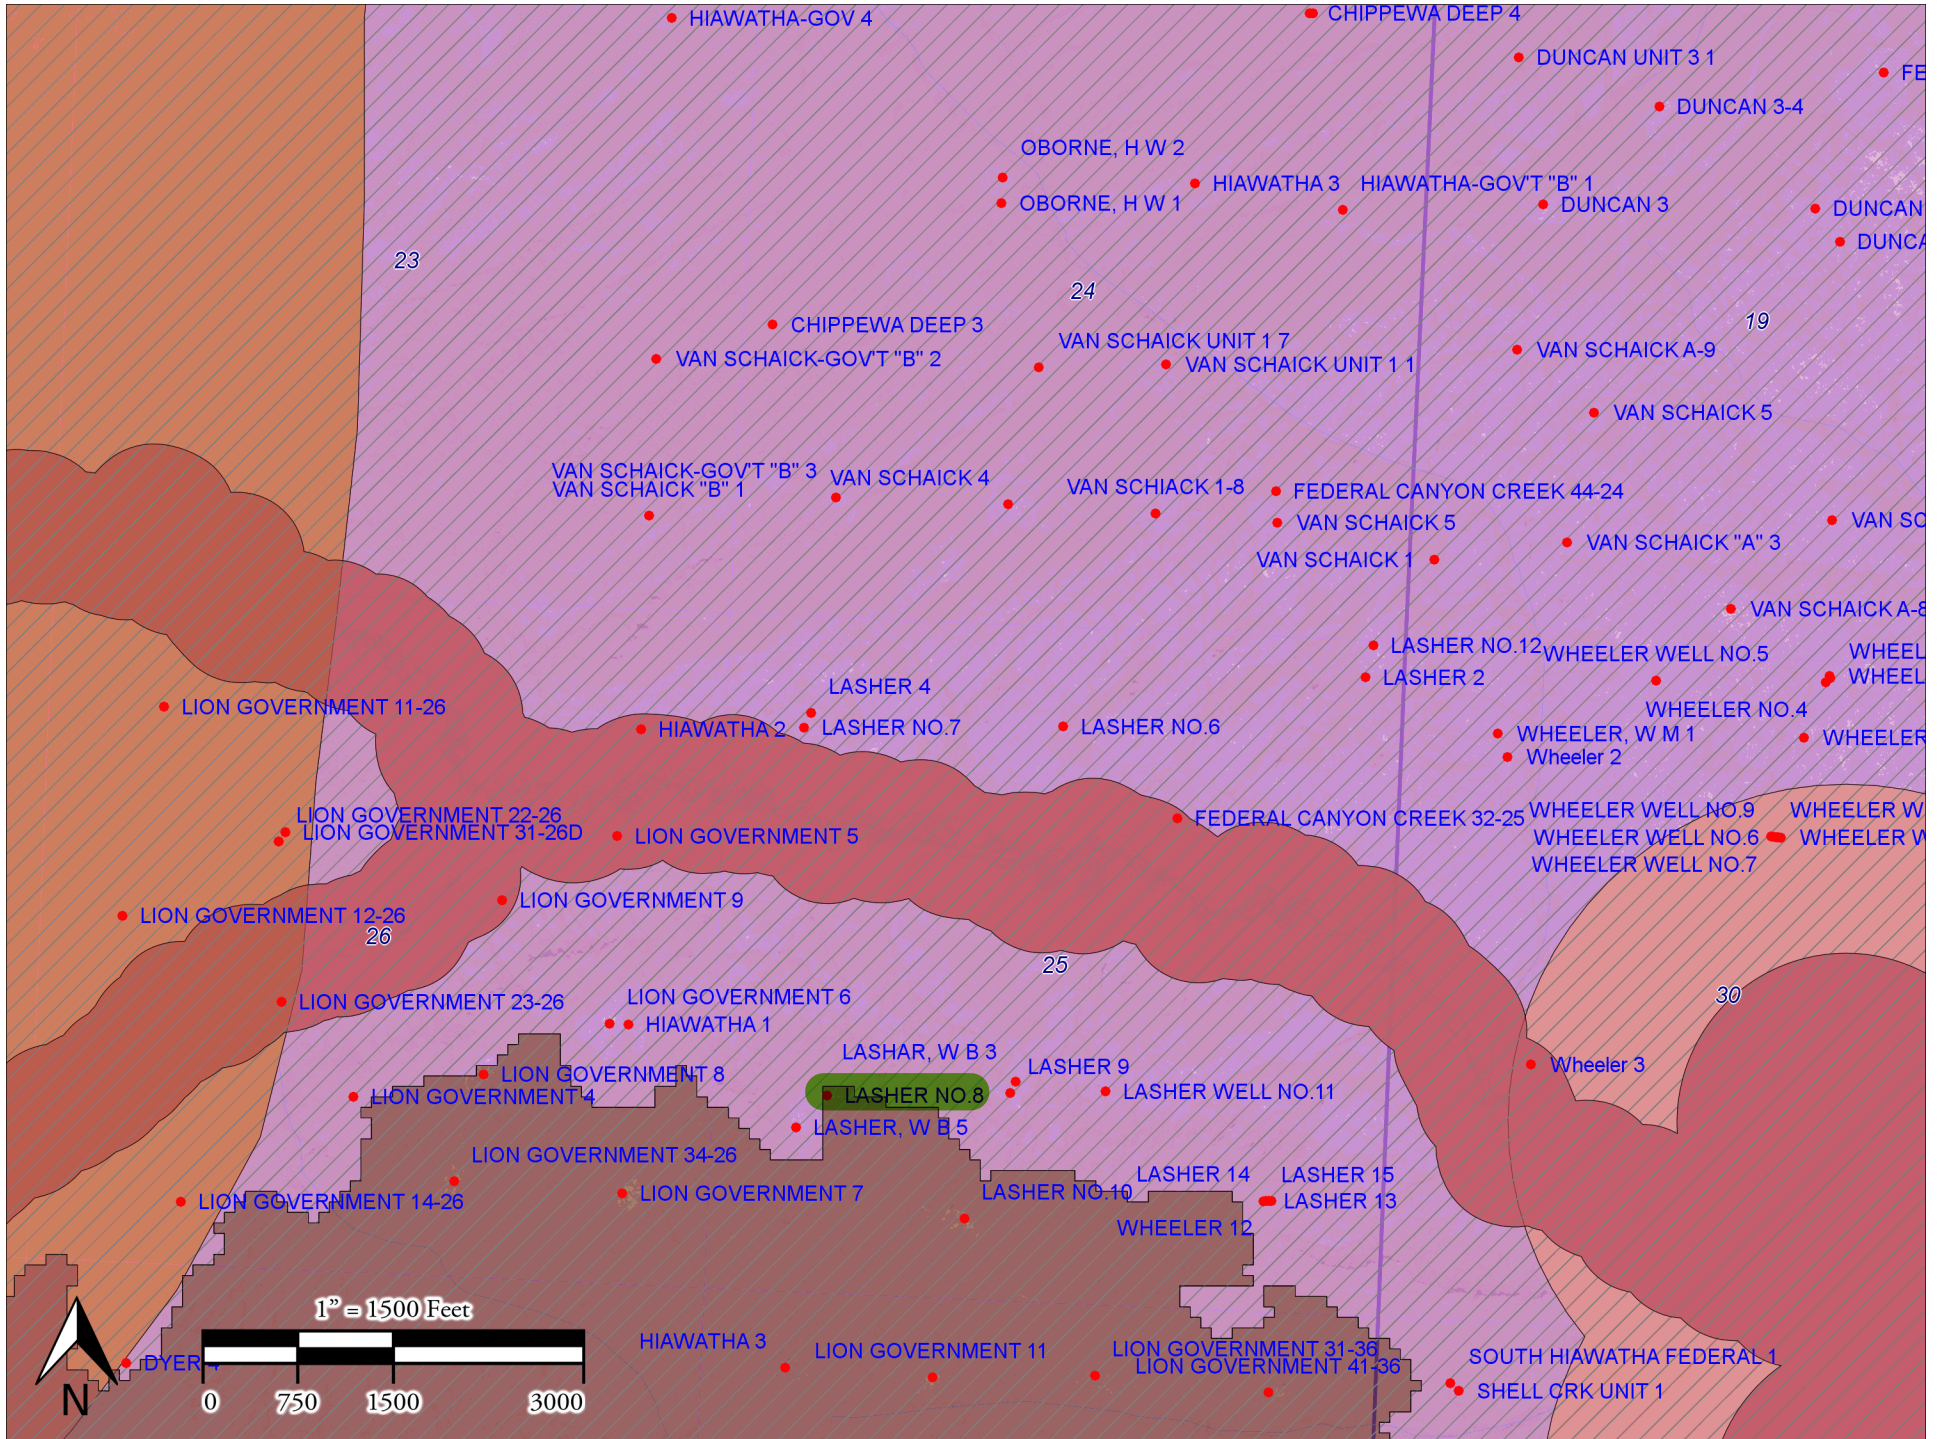

Distance to Water Well

Distance to Surface Water

HPH - Greater Sage Grouse Priority Habitat Management Area

Federal Minerals and Surface

Soil Survey - Diaflats-Fondillas