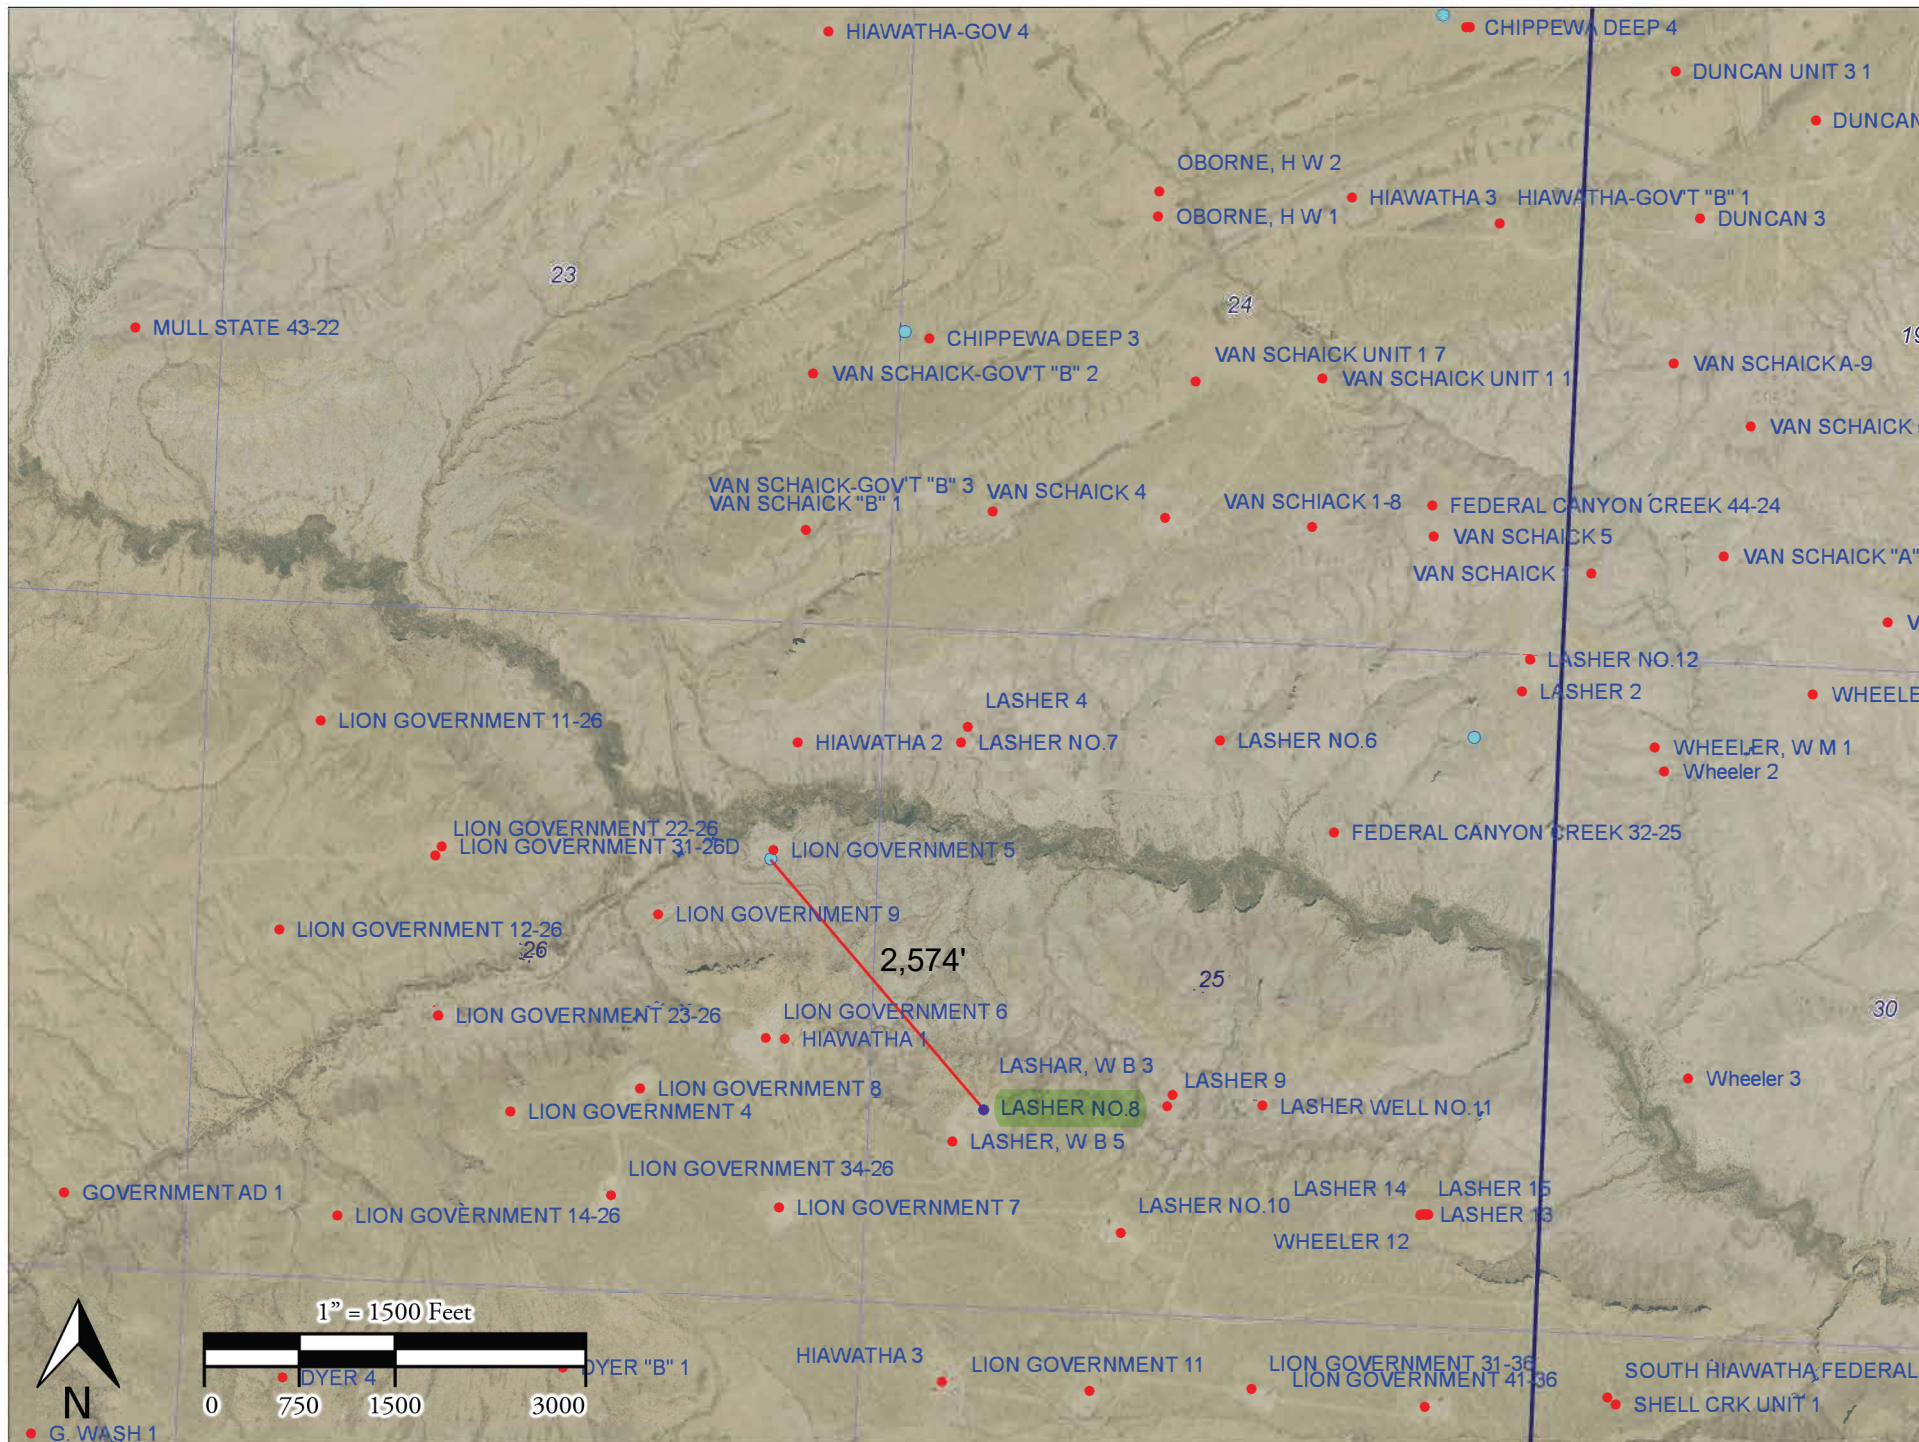

Distance to Water Well

Distance to Surface Water

HPH - Greater Sage Grouse Priority Habitat Management Area

Federal Minerals and Surface

Soil Survey - Diaflats-Fondillas