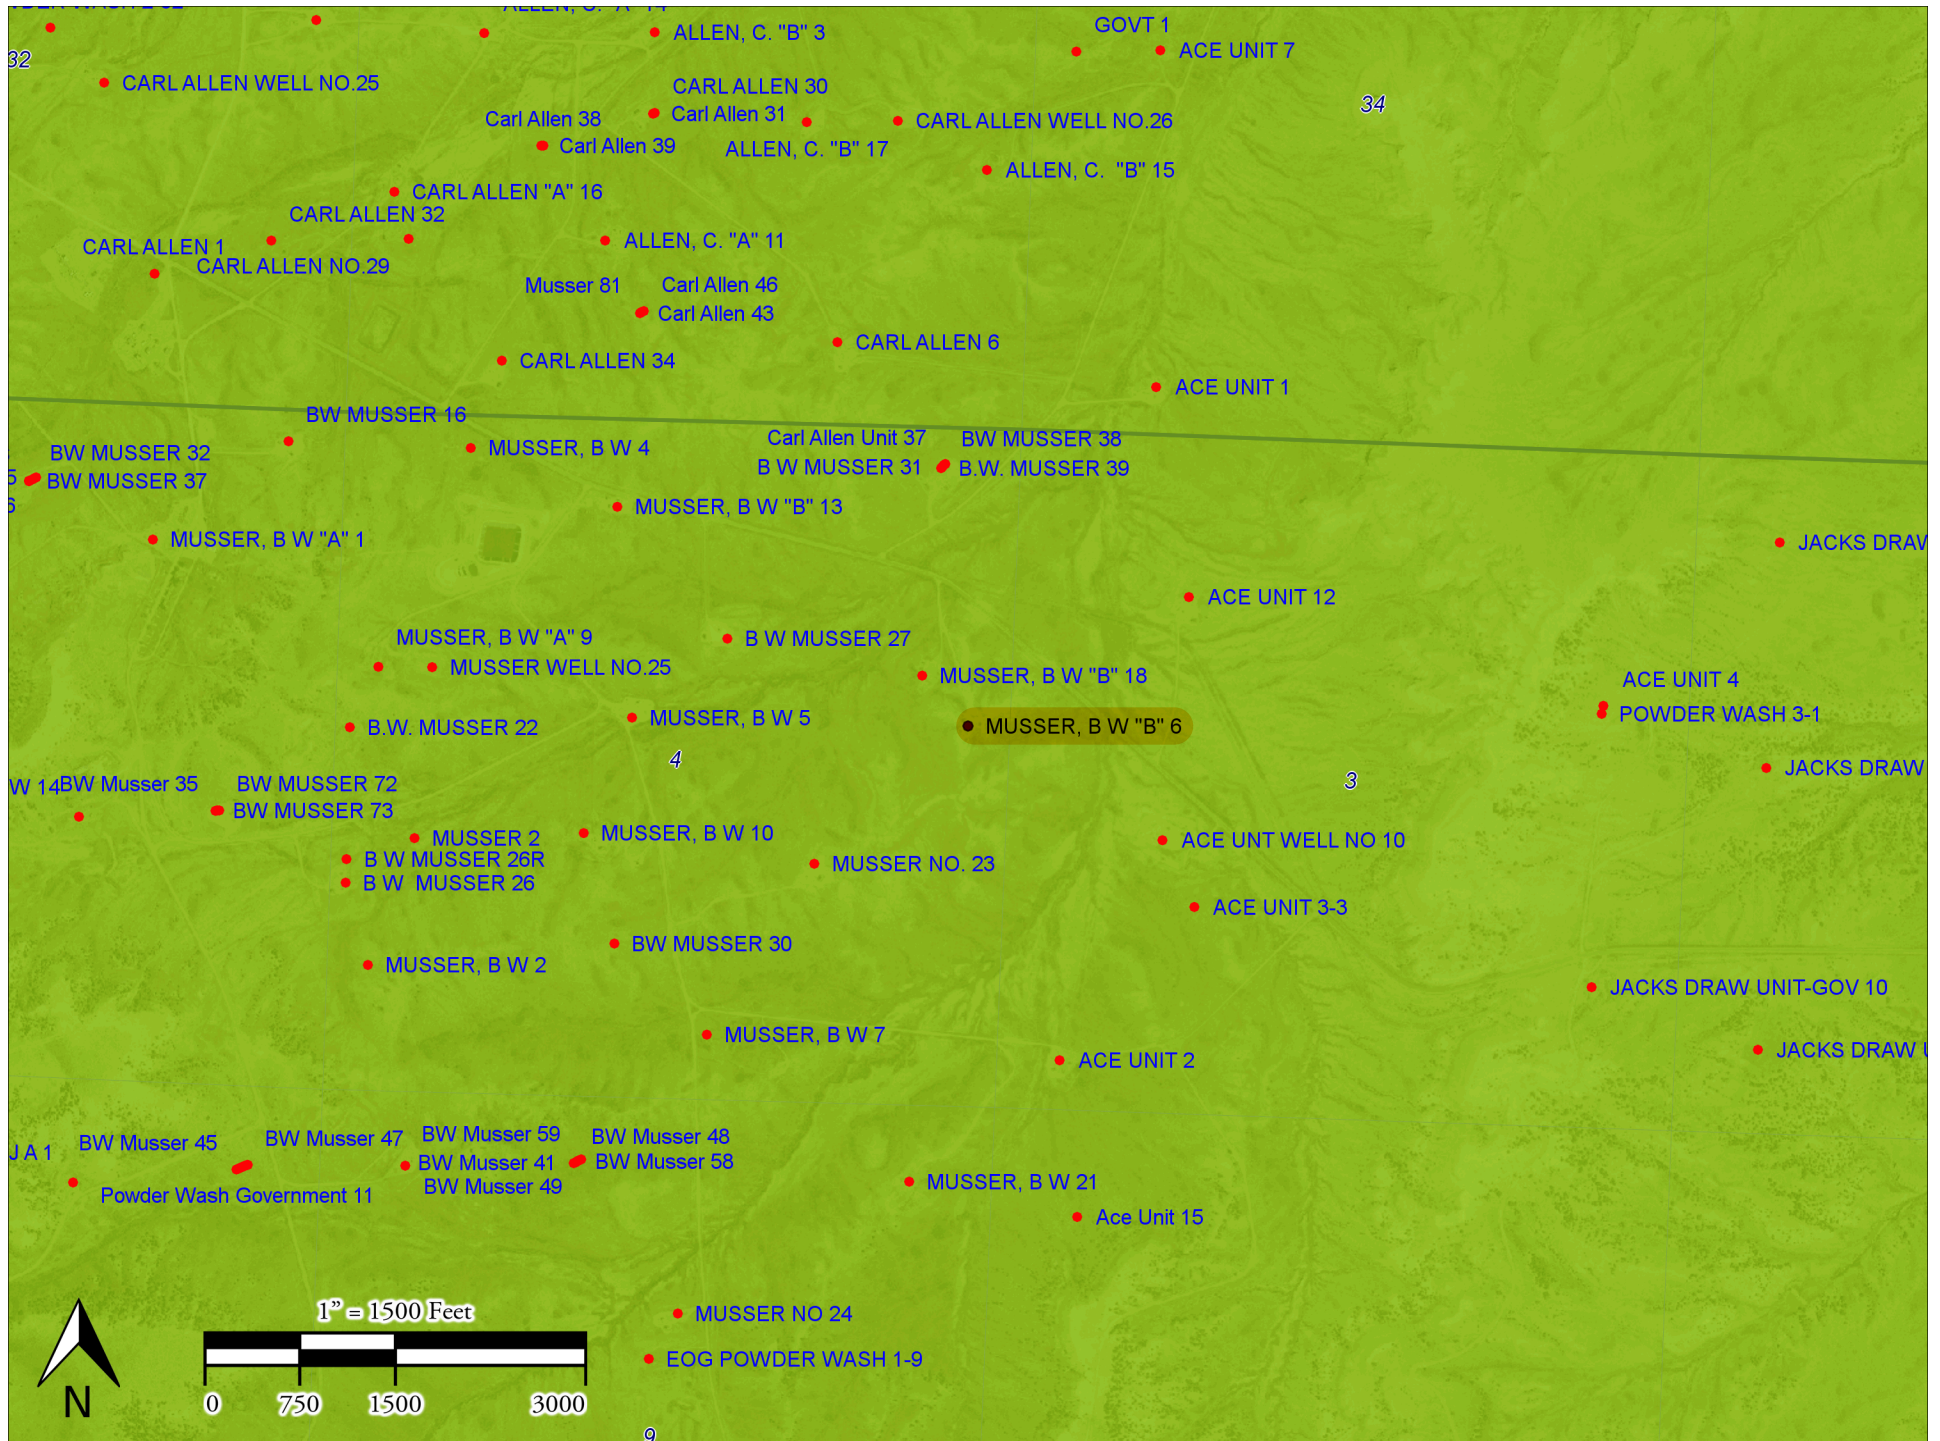

Distance to Water Well

Distance to Surface Water

HPH - Greater Sage Grouse General Habitat Management Area

Federal Minerals and Surface

Soil Survey - Tresano-Hiatha-Kandaly