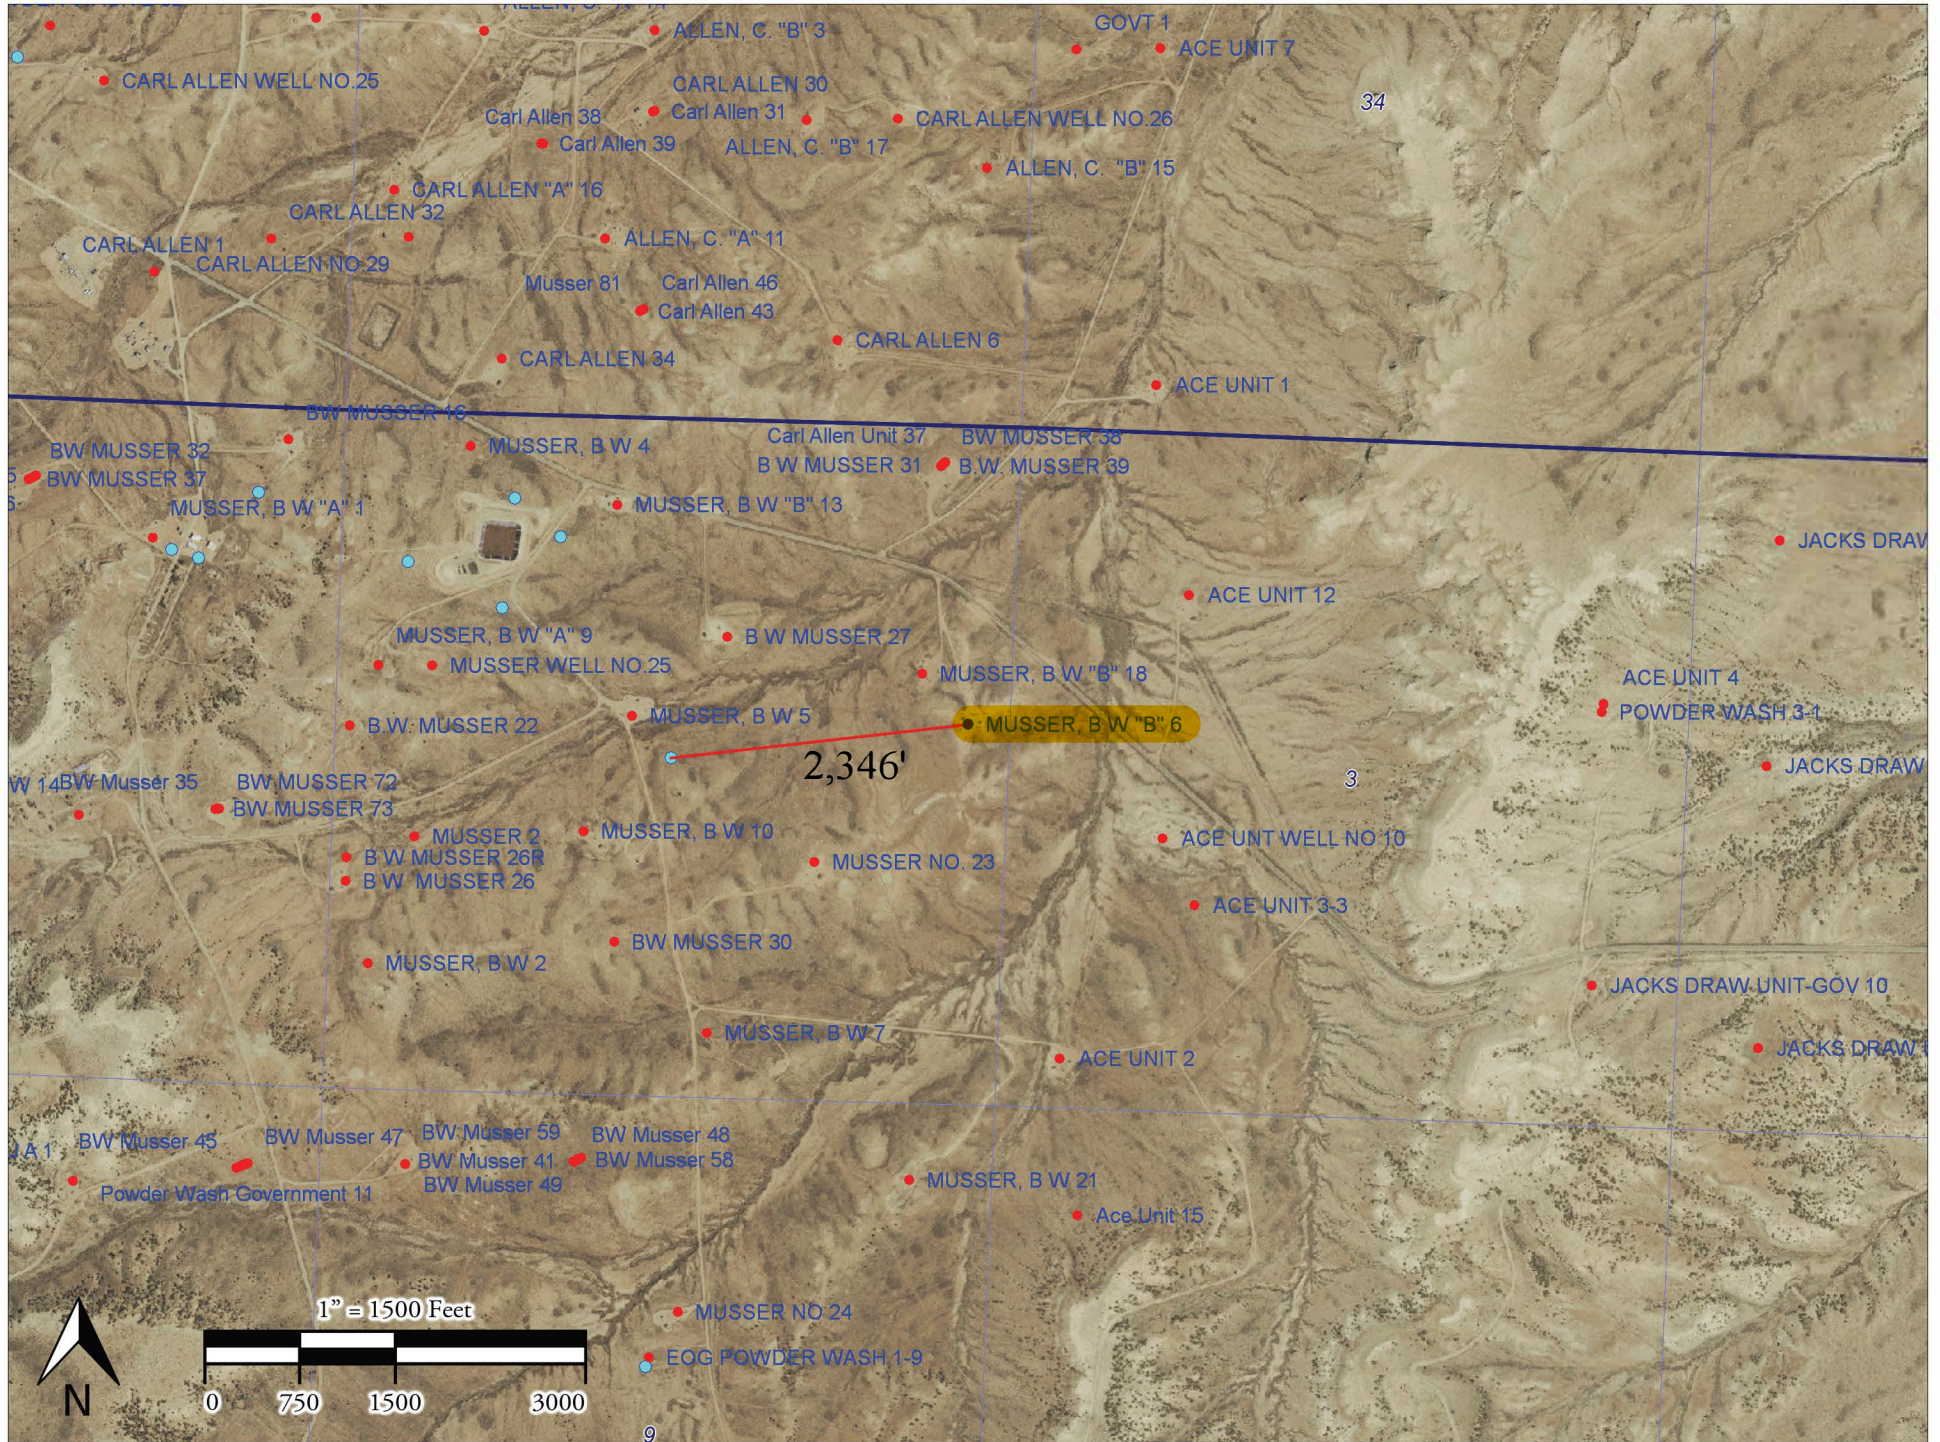

Distance to Water Well

Distance to Surface Water

HPH - Greater Sage Grouse General Habitat Management Area

Federal Minerals and Surface

Soil Survey - Tresano-Hiatha-Kandaly