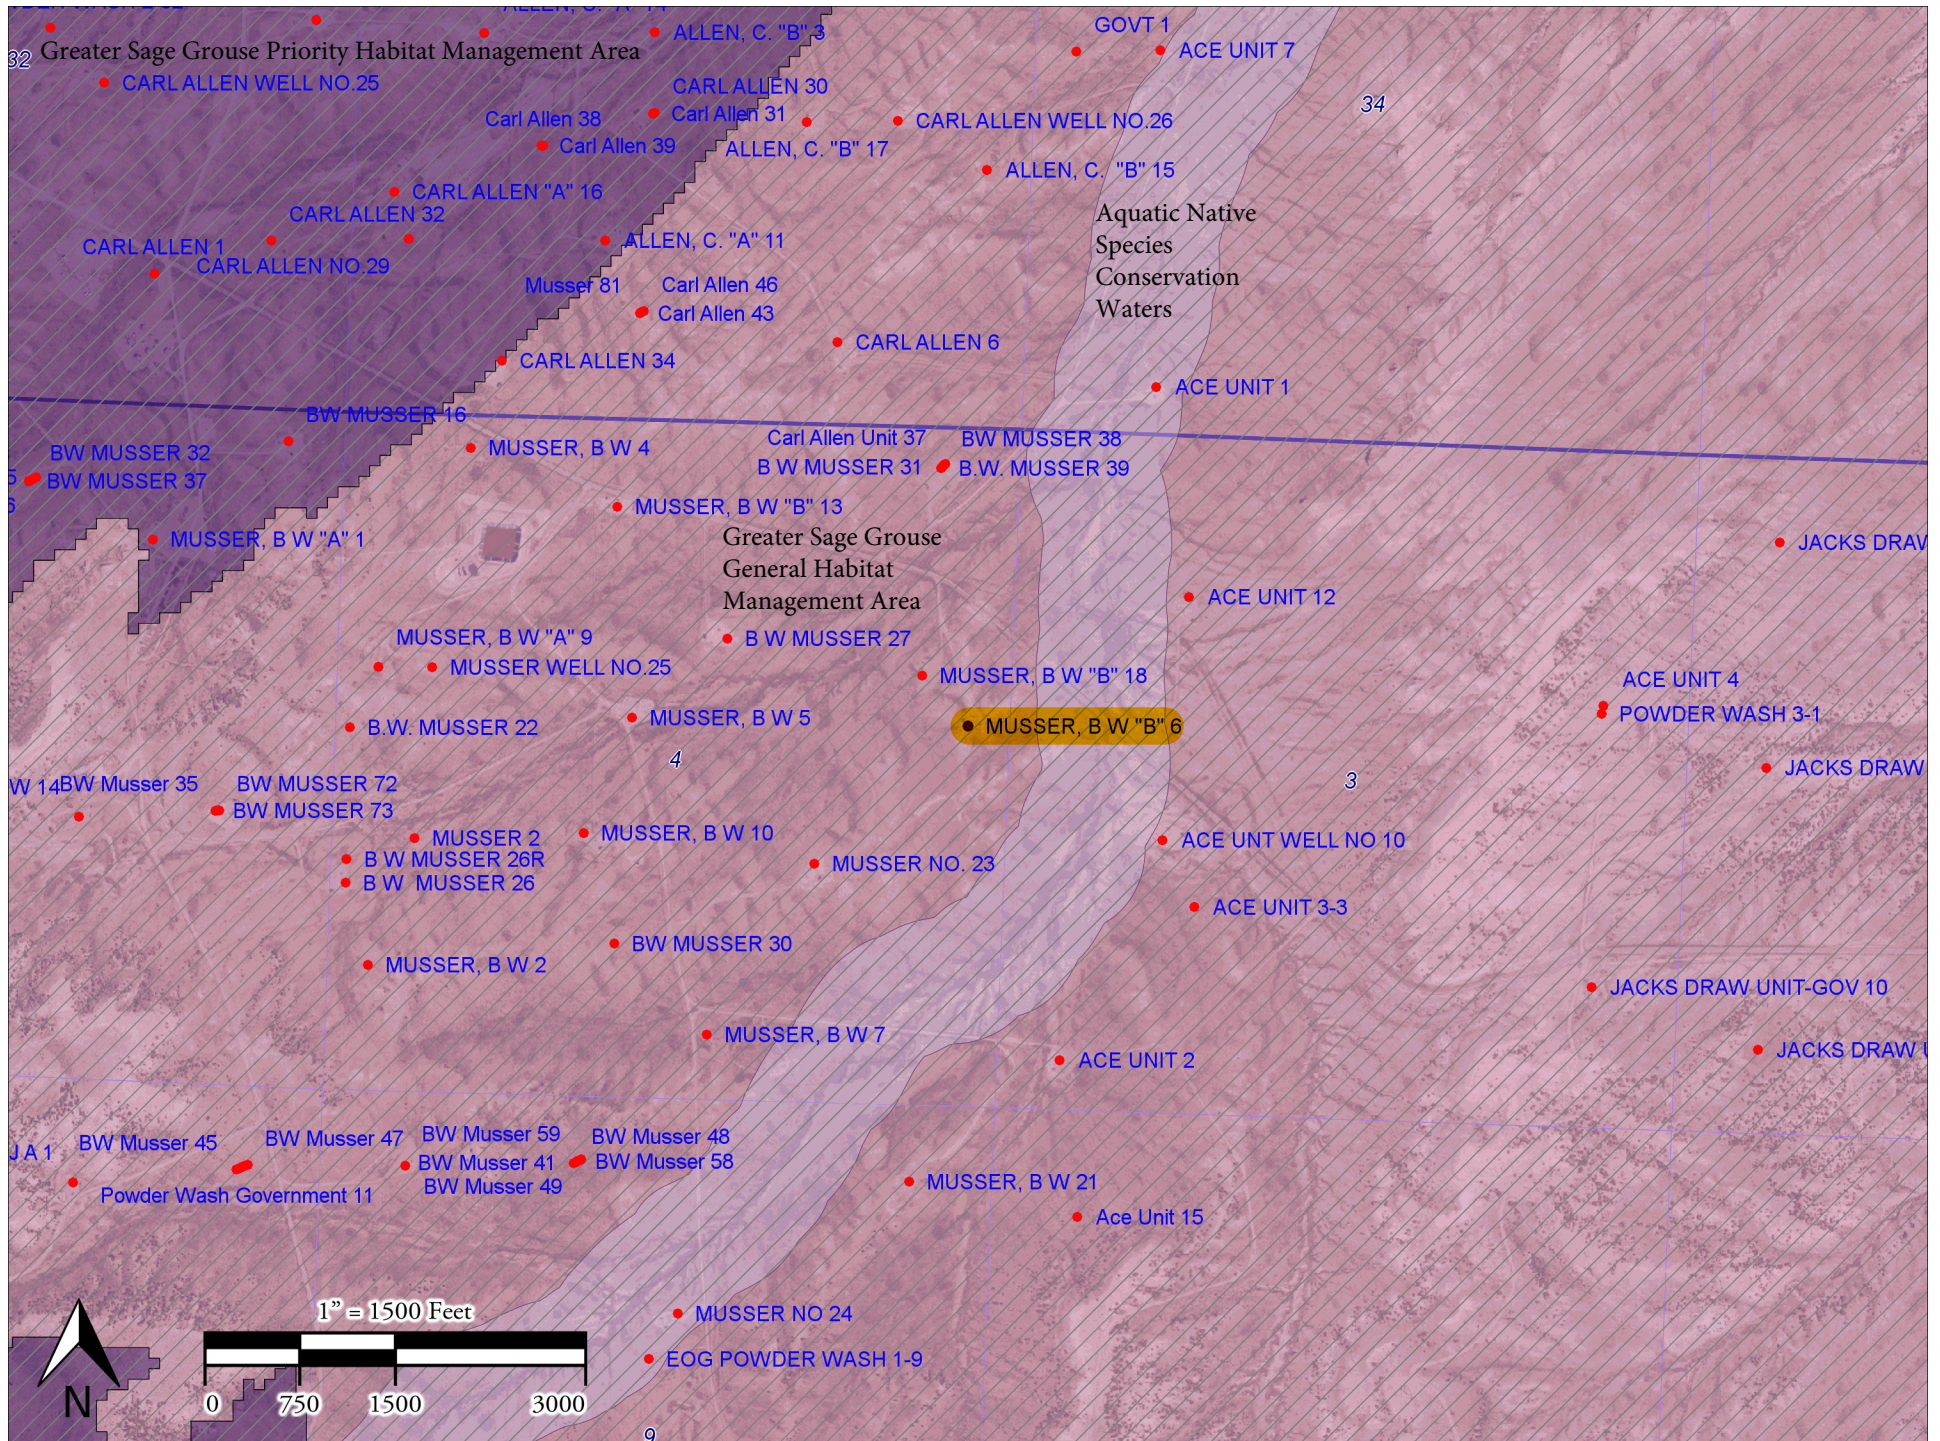

Distance to Water Well

Distance to Surface Water

HPH - Greater Sage Grouse General Habitat Management Area

Federal Minerals and Surface

Soil Survey - Tresano-Hiatha-Kandaly