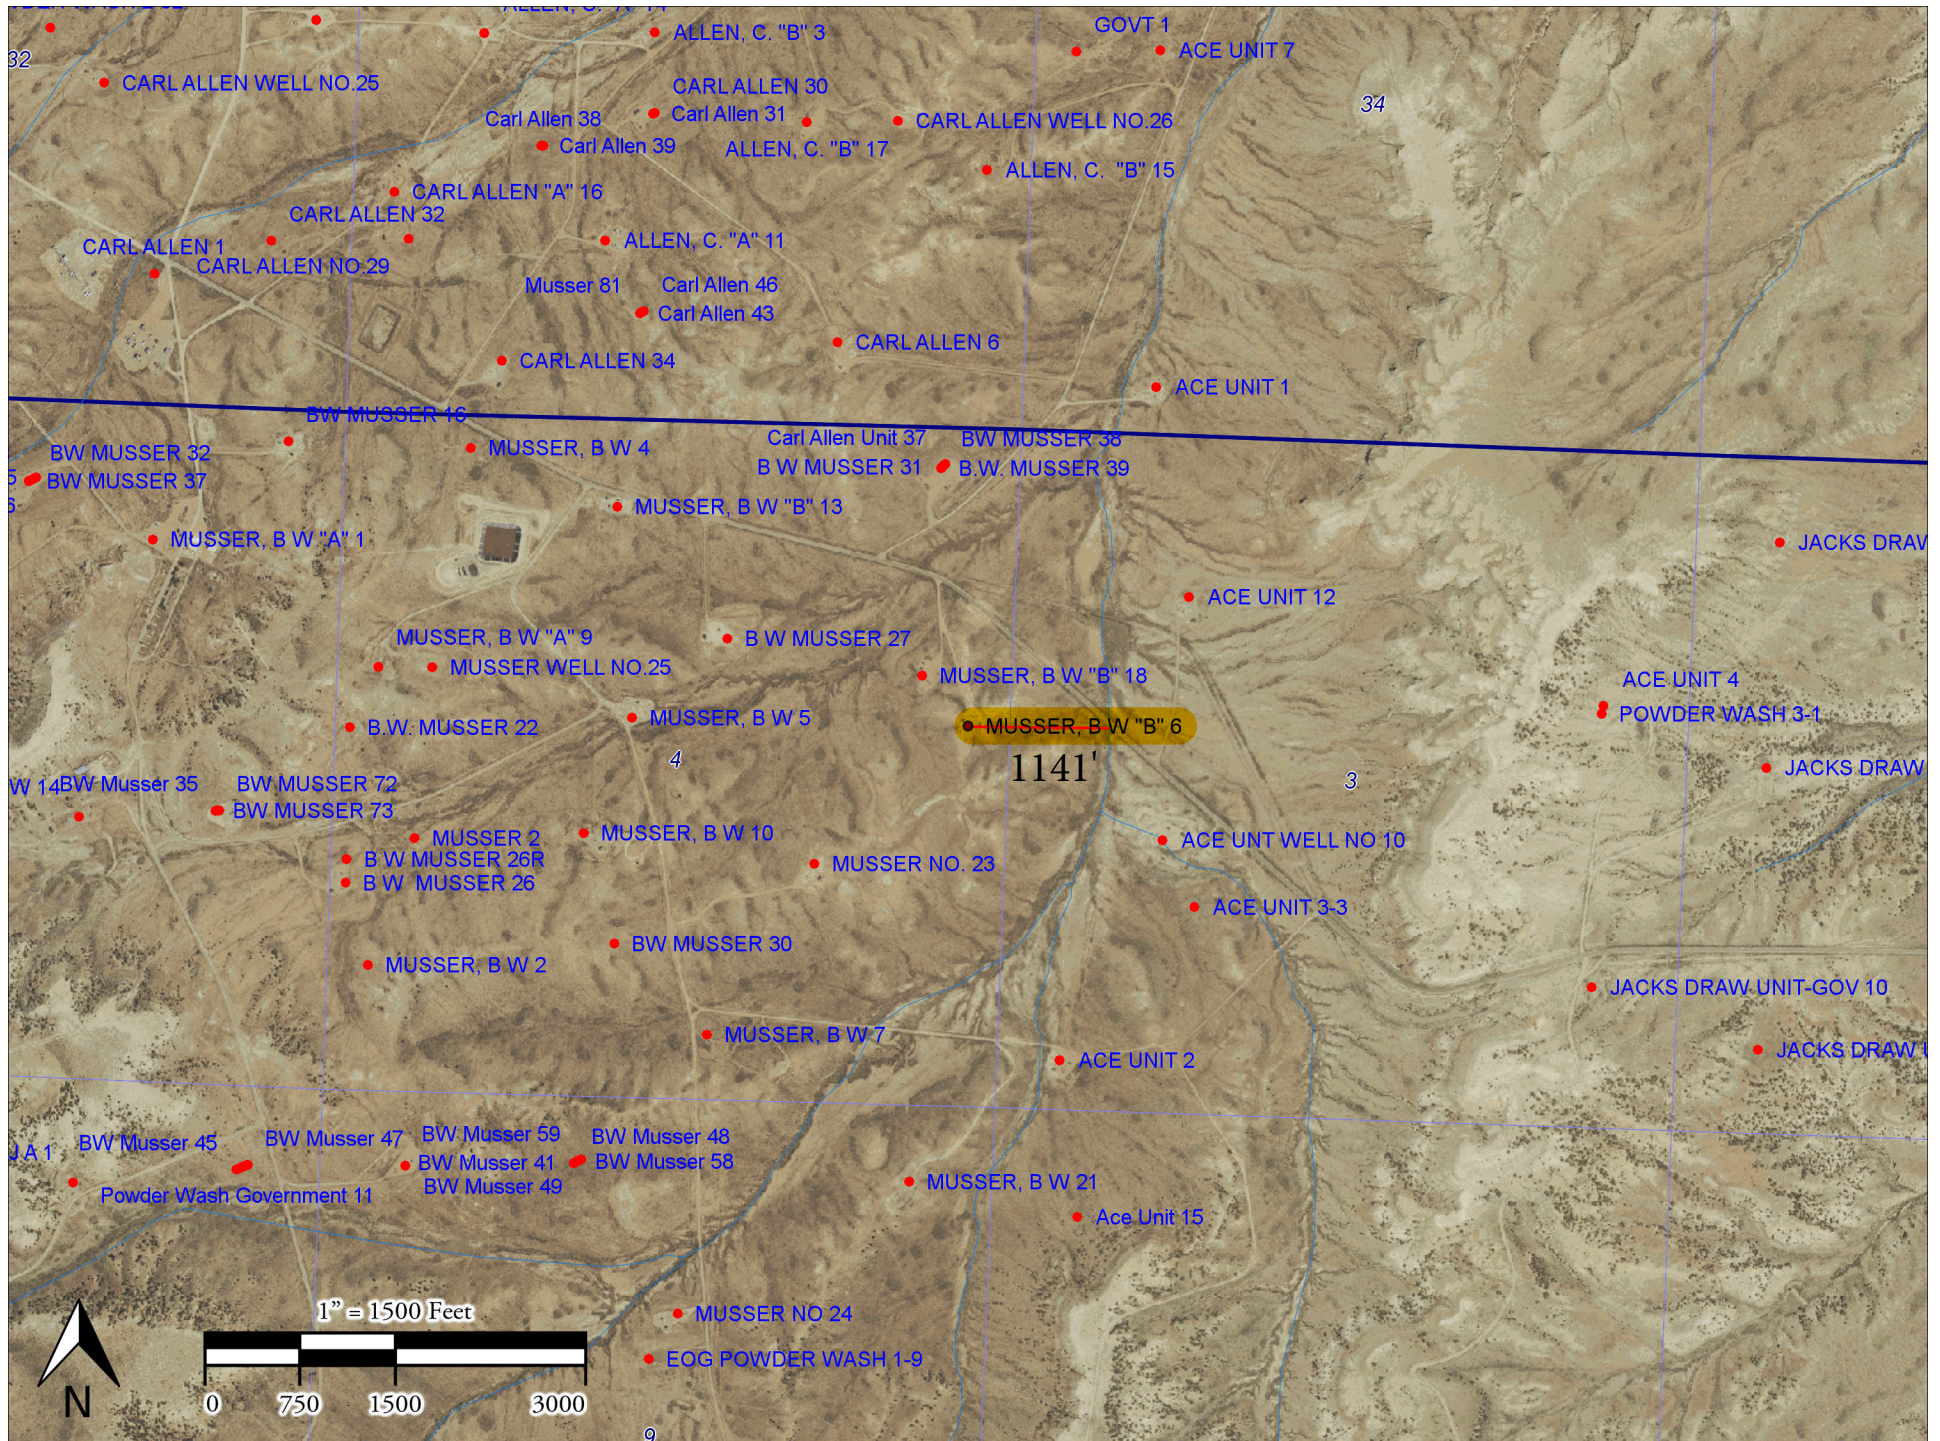

Distance to Water Well

Distance to Surface Water

HPH - Greater Sage Grouse General Habitat Management Area

Federal Minerals and Surface

Soil Survey - Tresano-Hiatha-Kandaly