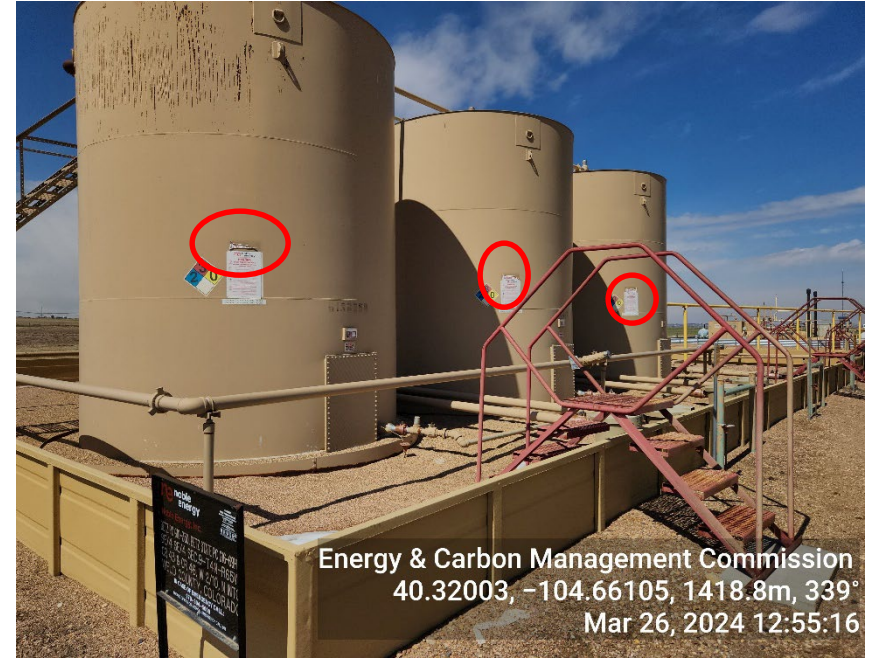

Inspection Photos
Location Name: Betz State PC G 10-33D
Location ID: 420254

Photo 1: Wellhead sign, slightly damaged

Photo 2: Wellhead

Inspection Photos
Location Name: Betz State PC G 10-33D
Location ID: 420254

Photo 3: Tank Battery Sign

Photo 4: Tank Battery, damaged signage

Inspection Photos
Location Name: Betz State PC G 10-33D
Location ID: 420254

Photo 5: Damaged signage

Photo 6: Damaged signage

Inspection Photos
Location Name: Betz State PC G 10-33D
Location ID: 420254