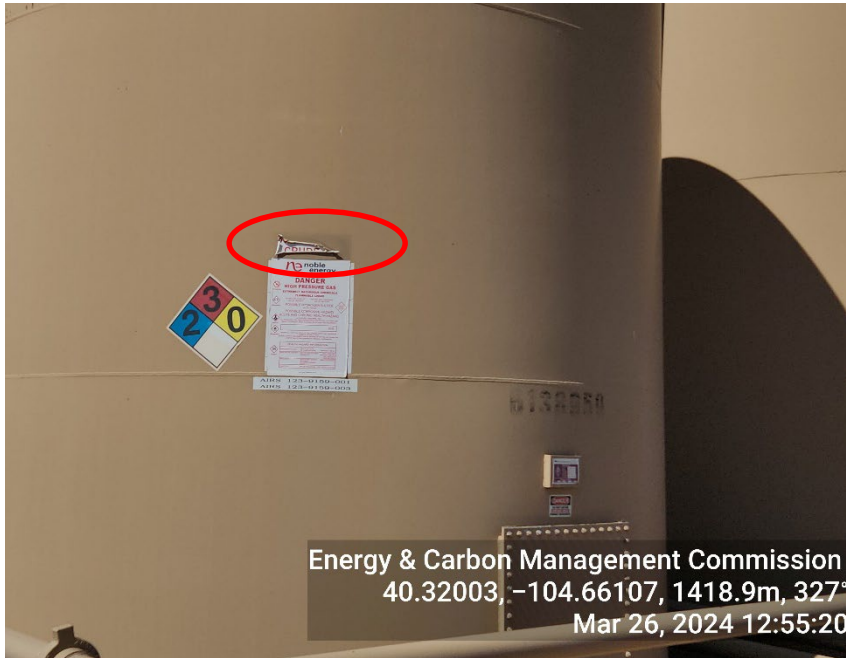

Inspection Photos
Location Name: Betz State PC G 10-33D
Location ID: 420254

Photo 1: Wellhead sign, slightly damaged

Photo 2: Wellhead

Inspection Photos
Location Name: Betz State PC G 10-33D
Location ID: 420254

Photo 3: Tank Battery Sign

Photo 4: Tank Battery, damaged signage

Inspection Photos
Location Name: Betz State PC G 10-33D
Location ID: 420254

Photo 5: Damaged signage

Photo 6: Damaged signage

Inspection Photos
Location Name: Betz State PC G 10-33D
Location ID: 420254