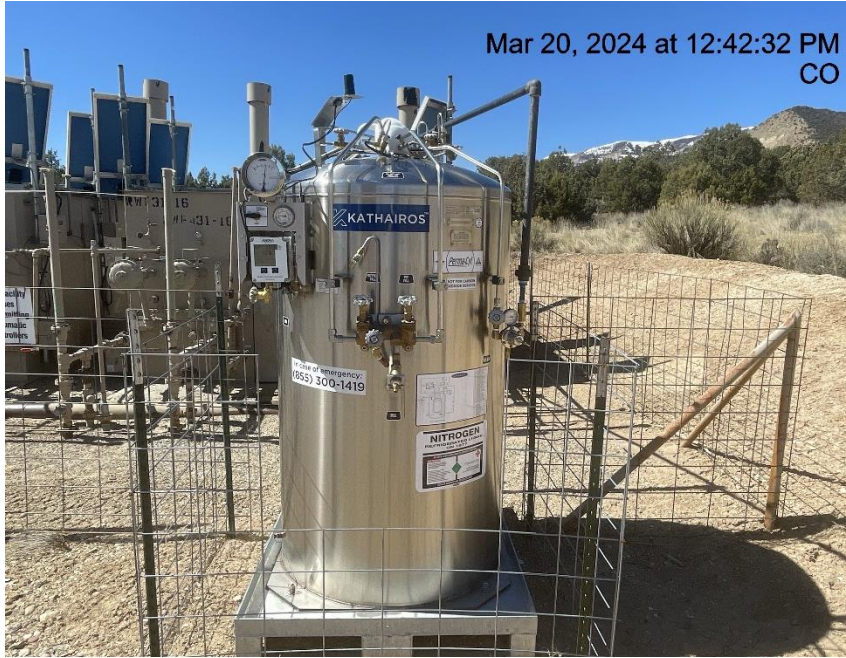

Inspection Photos

Location Name: TEP ROCKY MOUNTAIN LLC CLOUGH 7 Pad

Location ID: 335570

Photo # 664 From entrance to location

Photo # 665 Location

Inspection Photos
Location Name: TEP ROCKY MOUNTAIN LLC CLOUGH 7 Pad
Location ID: 335570

Photo # 666 Location

Photo # 667 Location

Inspection Photos
Location Name: TEP ROCKY MOUNTAIN LLC CLOUGH 7 Pad
Location ID: 335570

Photo # 668 Location

Photo # 669 Location

Inspection Photos

Location Name: TEP ROCKY MOUNTAIN LLC CLOUGH 7 Pad

Location ID: 335570

Photo # 670 Location

Photo # 671 Debris