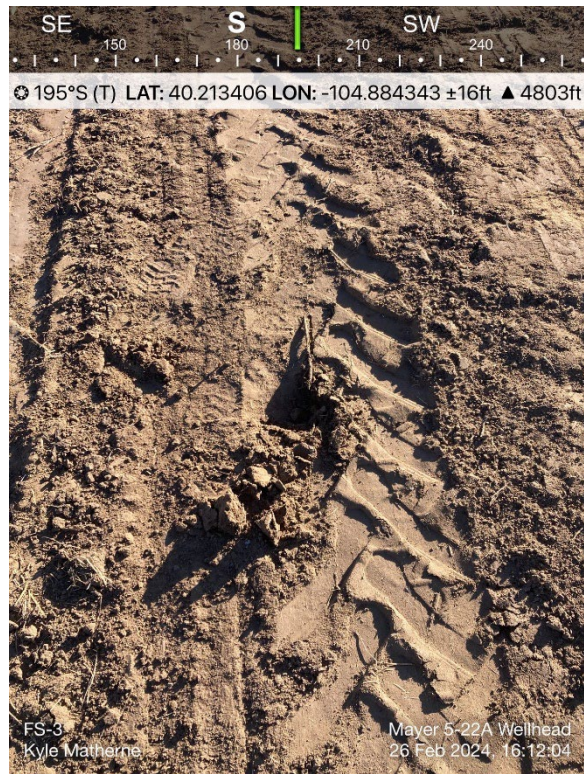

PHOTO LOG
WILLIAM MAYER 5-22A WELLHEAD
WELD COUNTY, COLORADO
KERR-MCGEE OIL & GAS ONSHORE, LP

Soil Screening Location

Soil Screening Location

PHOTO LOG
WILLIAM MAYER 5-22A WELLHEAD
WELD COUNTY, COLORADO
KERR-MCGEE OIL & GAS ONSHORE, LP

Soil Screening Location

Wellhead Excavation

PHOTO LOG
WILLIAM MAYER 5-22A WELLHEAD
WELD COUNTY, COLORADO
KERR-MCGEE OIL & GAS ONSHORE, LP

Wellhead Excavation

Wellhead Excavation

PHOTO LOG
WILLIAM MAYER 5-22A WELLHEAD
WELD COUNTY, COLORADO
KERR-MCGEE OIL & GAS ONSHORE, LP

Wellhead Excavation