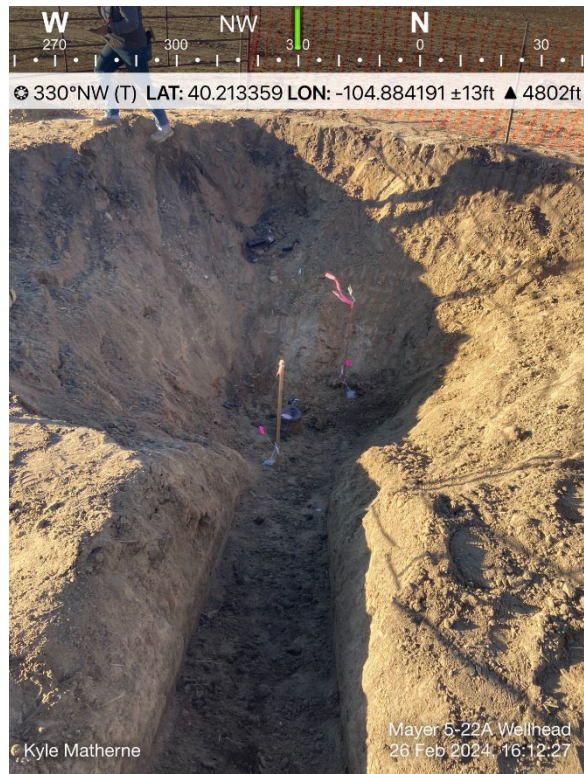

PHOTO LOG
WILLIAM MAYER 5-22A WELLHEAD
WELD COUNTY, COLORADO
KERR-MCGEE OIL & GAS ONSHORE, LP

Soil Screening Location

Soil Screening Location

PHOTO LOG
WILLIAM MAYER 5-22A WELLHEAD
WELD COUNTY, COLORADO
KERR-MCGEE OIL & GAS ONSHORE, LP

Soil Screening Location

Wellhead Excavation

PHOTO LOG
WILLIAM MAYER 5-22A WELLHEAD
WELD COUNTY, COLORADO
KERR-MCGEE OIL & GAS ONSHORE, LP

Wellhead Excavation

Wellhead Excavation

PHOTO LOG
WILLIAM MAYER 5-22A WELLHEAD
WELD COUNTY, COLORADO
KERR-MCGEE OIL & GAS ONSHORE, LP

Wellhead Excavation