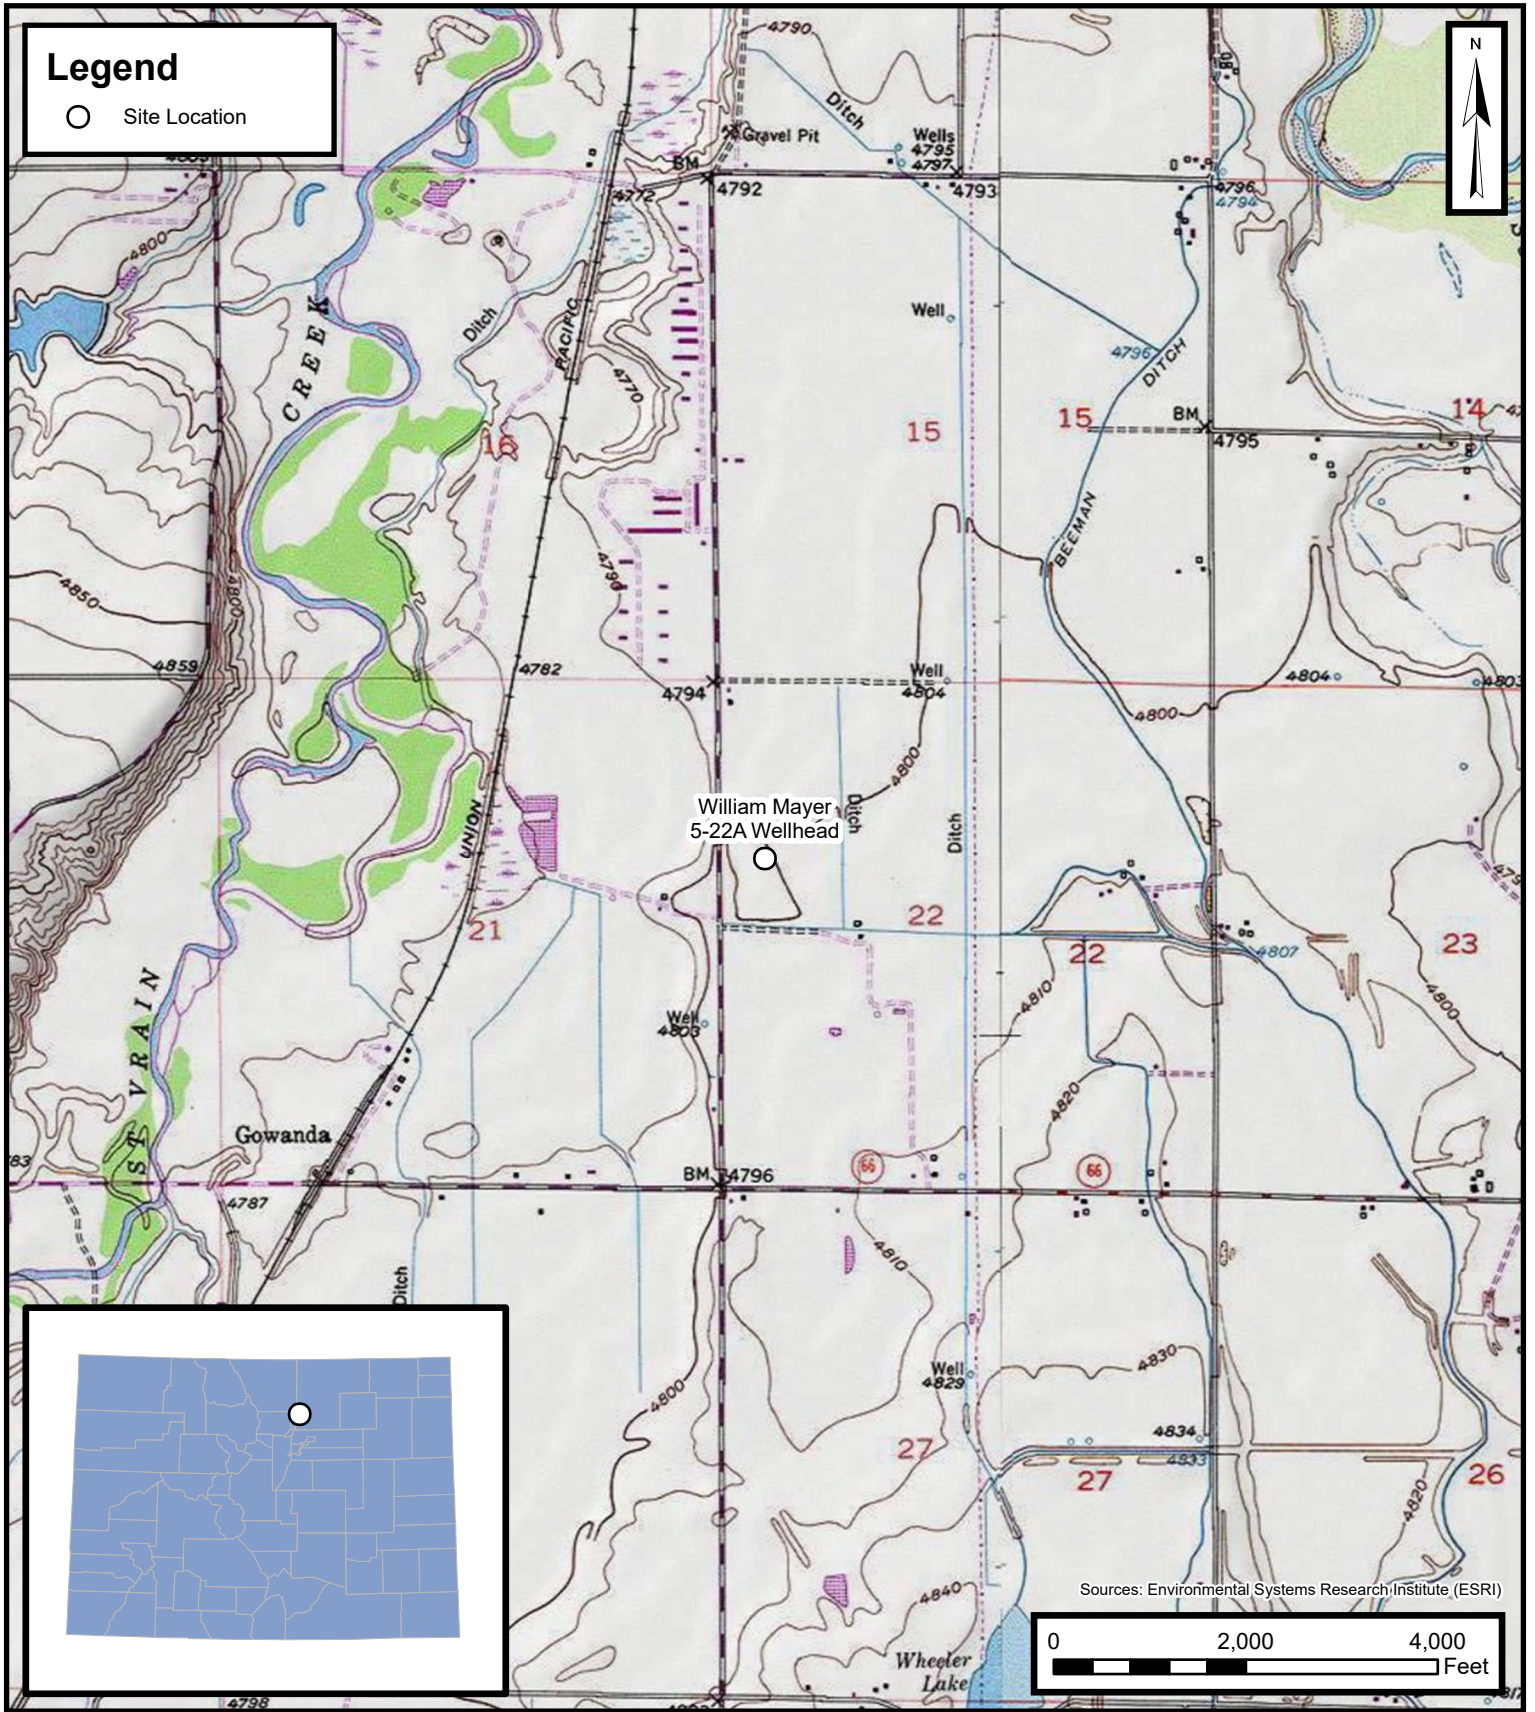

Legend

○ Site Location

Sources: Environmental Systems Research Institute (ESRI)

Site Location Map
William Mayer 5-22A Wellhead
Kerr-McGee Oil & Gas Onshore, LP
SWNW SEC 22-T3N-R67W
Weld County, CO

Project Number: 09A1417658

FIGURE
1