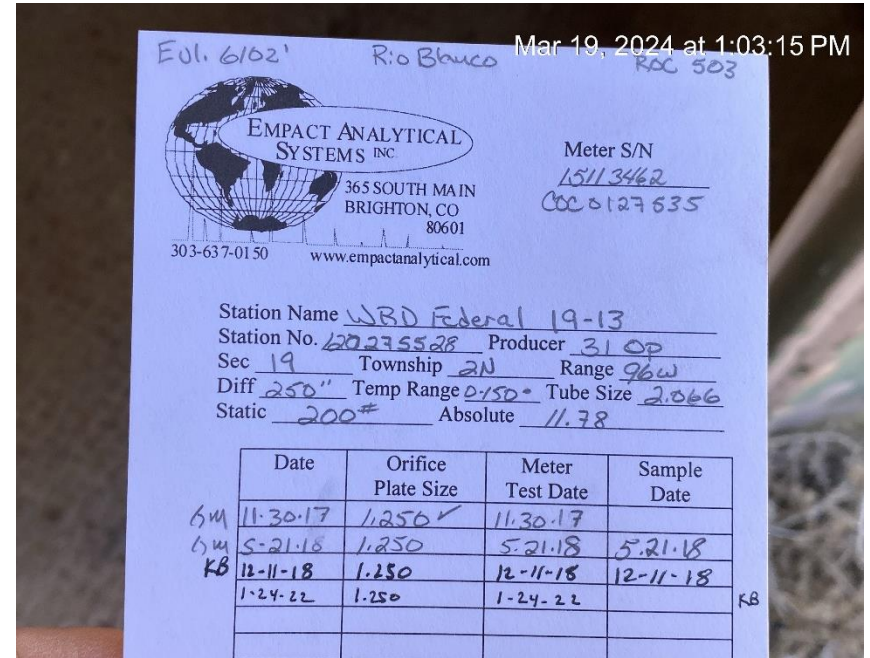

**Stained soil**

**Stained soil**

KT Resources LLC  
 WRD Federal 19-13  
 Location ID: 316155

Unmarked anchor

Calibration out of date

**KT Resources LLC  
WRD Federal 19-13  
Location ID: 316155**

Mar 19, 2024 at 12:51:24 PM