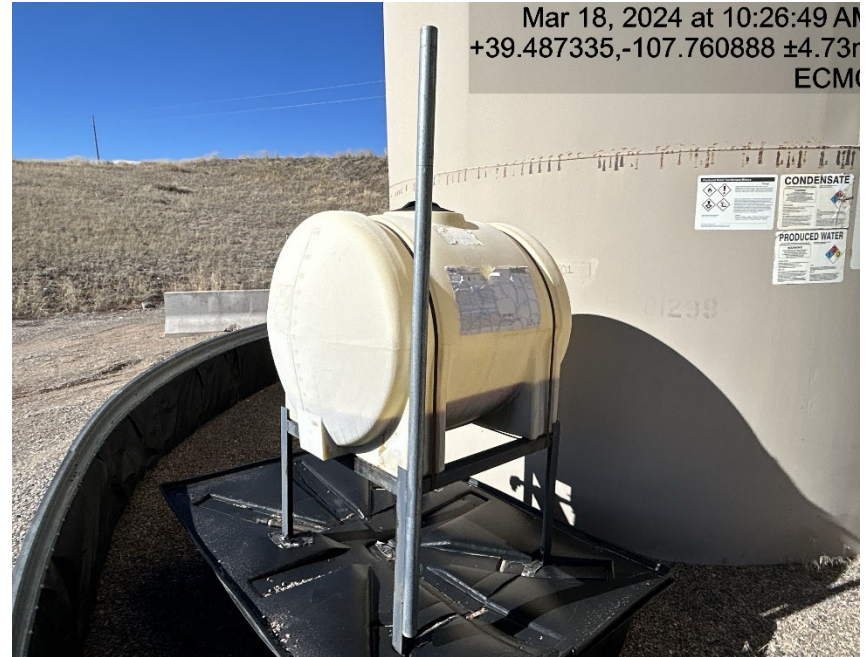

Caerus
B34NW
Location ID: 335102

Well heads

Separators

Caerus
B34NW
Location ID: 335102

ECD

Lack of tank battery signage

Caerus
B34NW
Location ID: 335102

Lack of tank battery signage

Lack of tank battery signage

Caerus
B34NW
Location ID: 335102

Labeling is illegible

Labeling is illegible

Caerus
B34NW
Location ID: 335102

Hole in secondary containment

Leaking valve and cap not installed properly

Caerus
B34NW
Location ID: 335102

Debris

Lack of stabilization/ compaction

Caerus
B34NW
Location ID: 335102

Lack of stabilization/ compaction

Lack of stabilization/ compaction