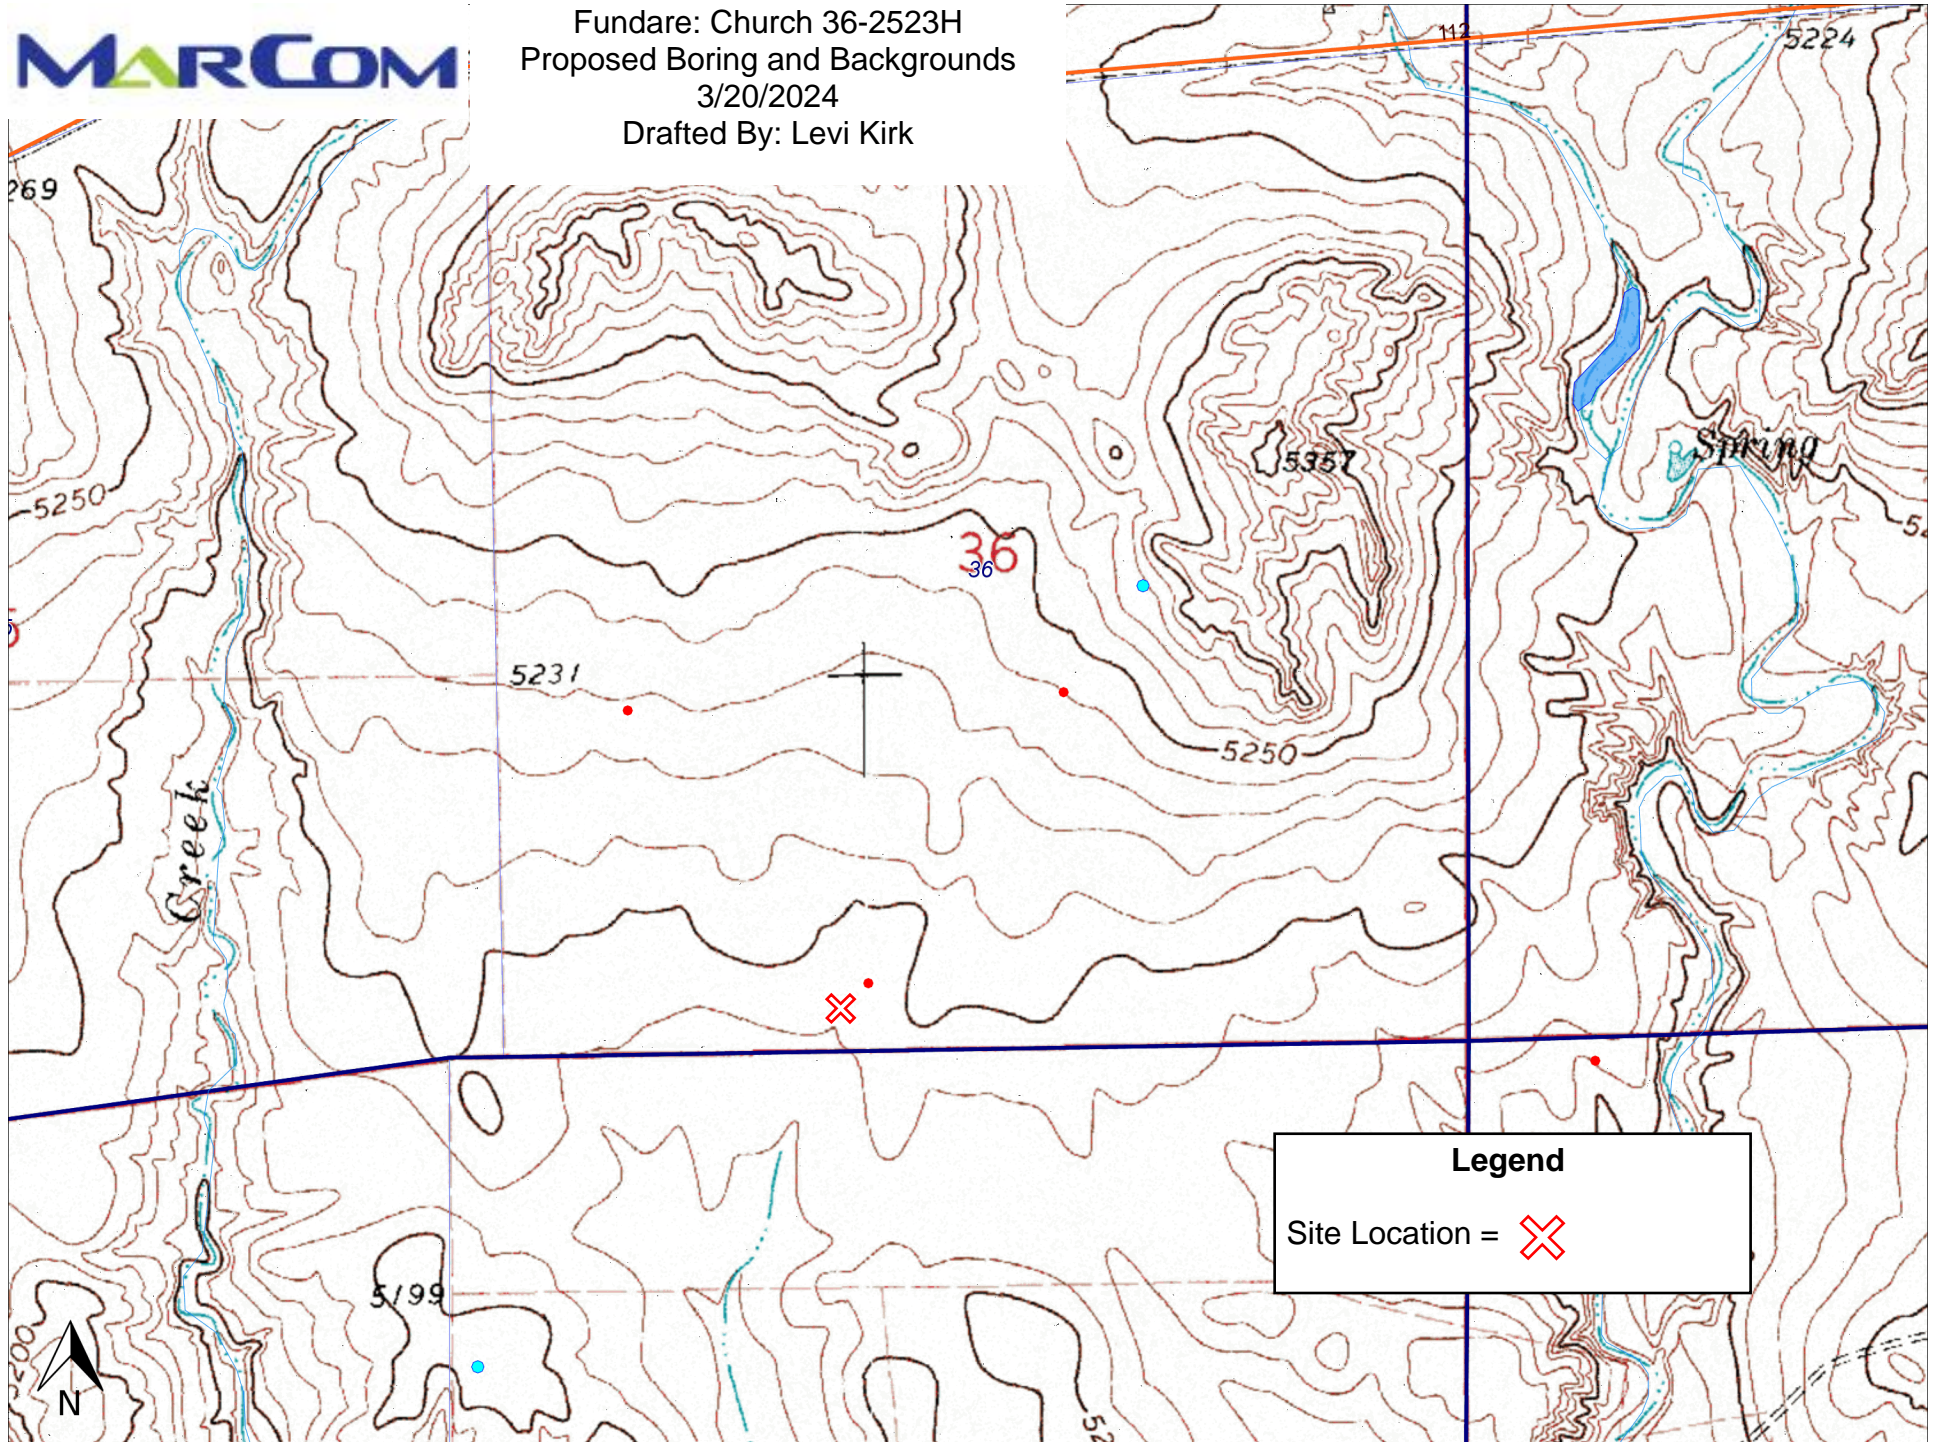

Fundare: Church 36-2523H
Proposed Boring and Backgrounds
3/20/2024
Drafted By: Levi Kirk

Legend
Site Location = X