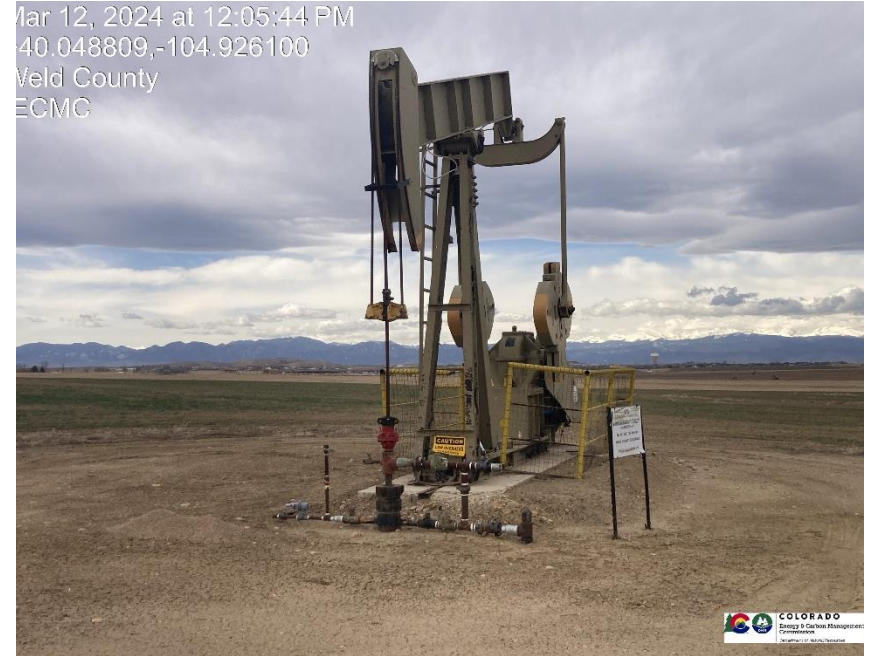

Inspection Photos
Location Name: Lauridson 1-A
Location ID: 317934

Pic 1 wellhead sign

Pic 2 wellhead / pumpjack