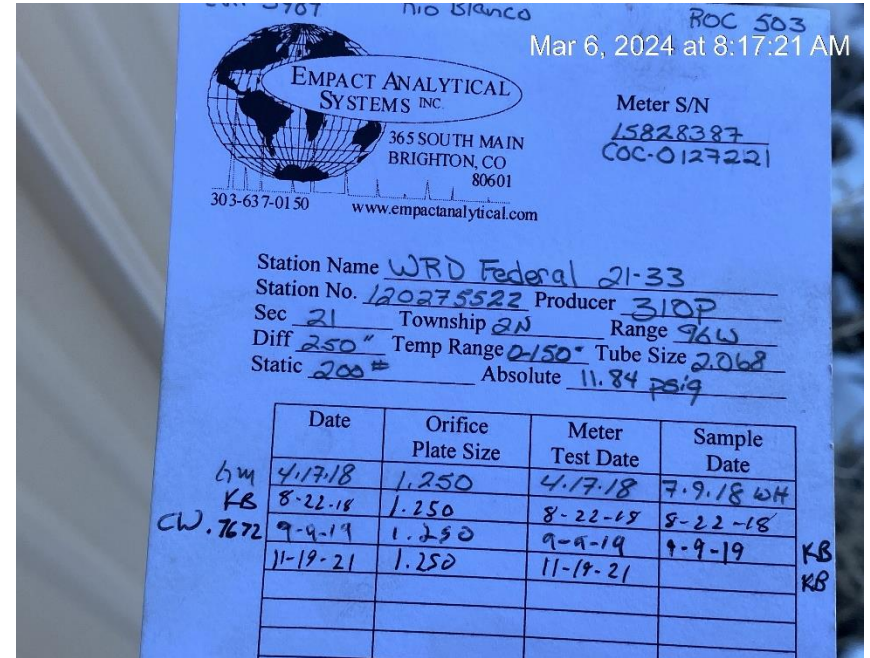

KT Resources LLC
 WRD Federal 21-33
 Location ID: 316256

Erosion and sediment migration

Calibration out of date

**KT Resources LLC
WRD Federal 21-33
Location ID: 316256**

Sediment migration

As signs are replaced additional information is required

**KT Resources LLC
WRD Federal 21-33
Location ID: 316256**

Previous year weed growth not maintained

Erosion and sediment migration

**KT Resources LLC
WRD Federal 21-33
Location ID: 316256**

Erosion and sediment migration