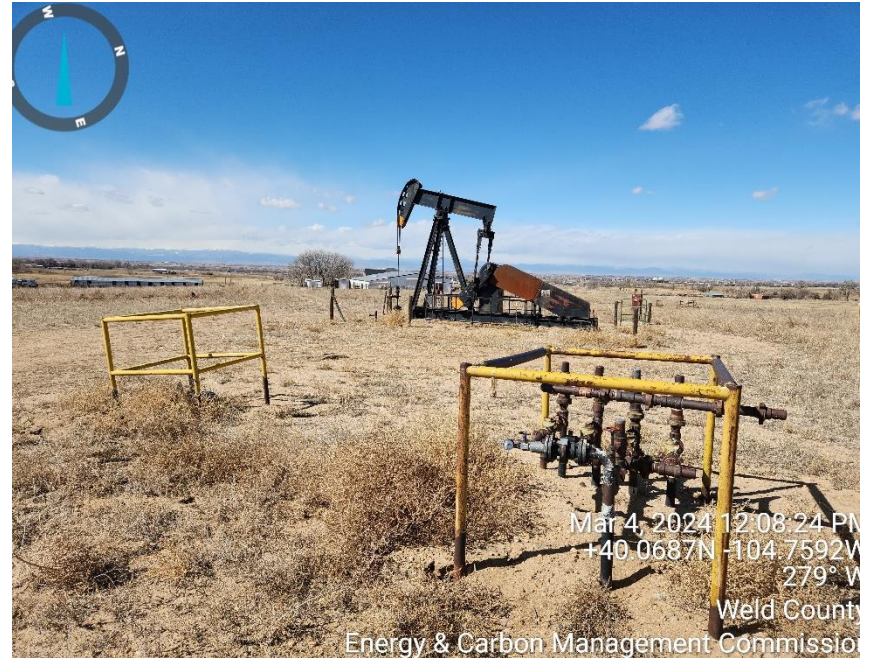

**Inspection Photos**  
**Location Name: Norman Moser B 1**  
**Location ID: 318049**

**Photo 1 site entrance**

**Photo 2 well head and equipment**

**Inspection Photos**  
**Location Name: Norman Moser B 1**  
**Location ID: 318049**

**Photo 3 well head and equipment**

**Photo 4 site and equipment**