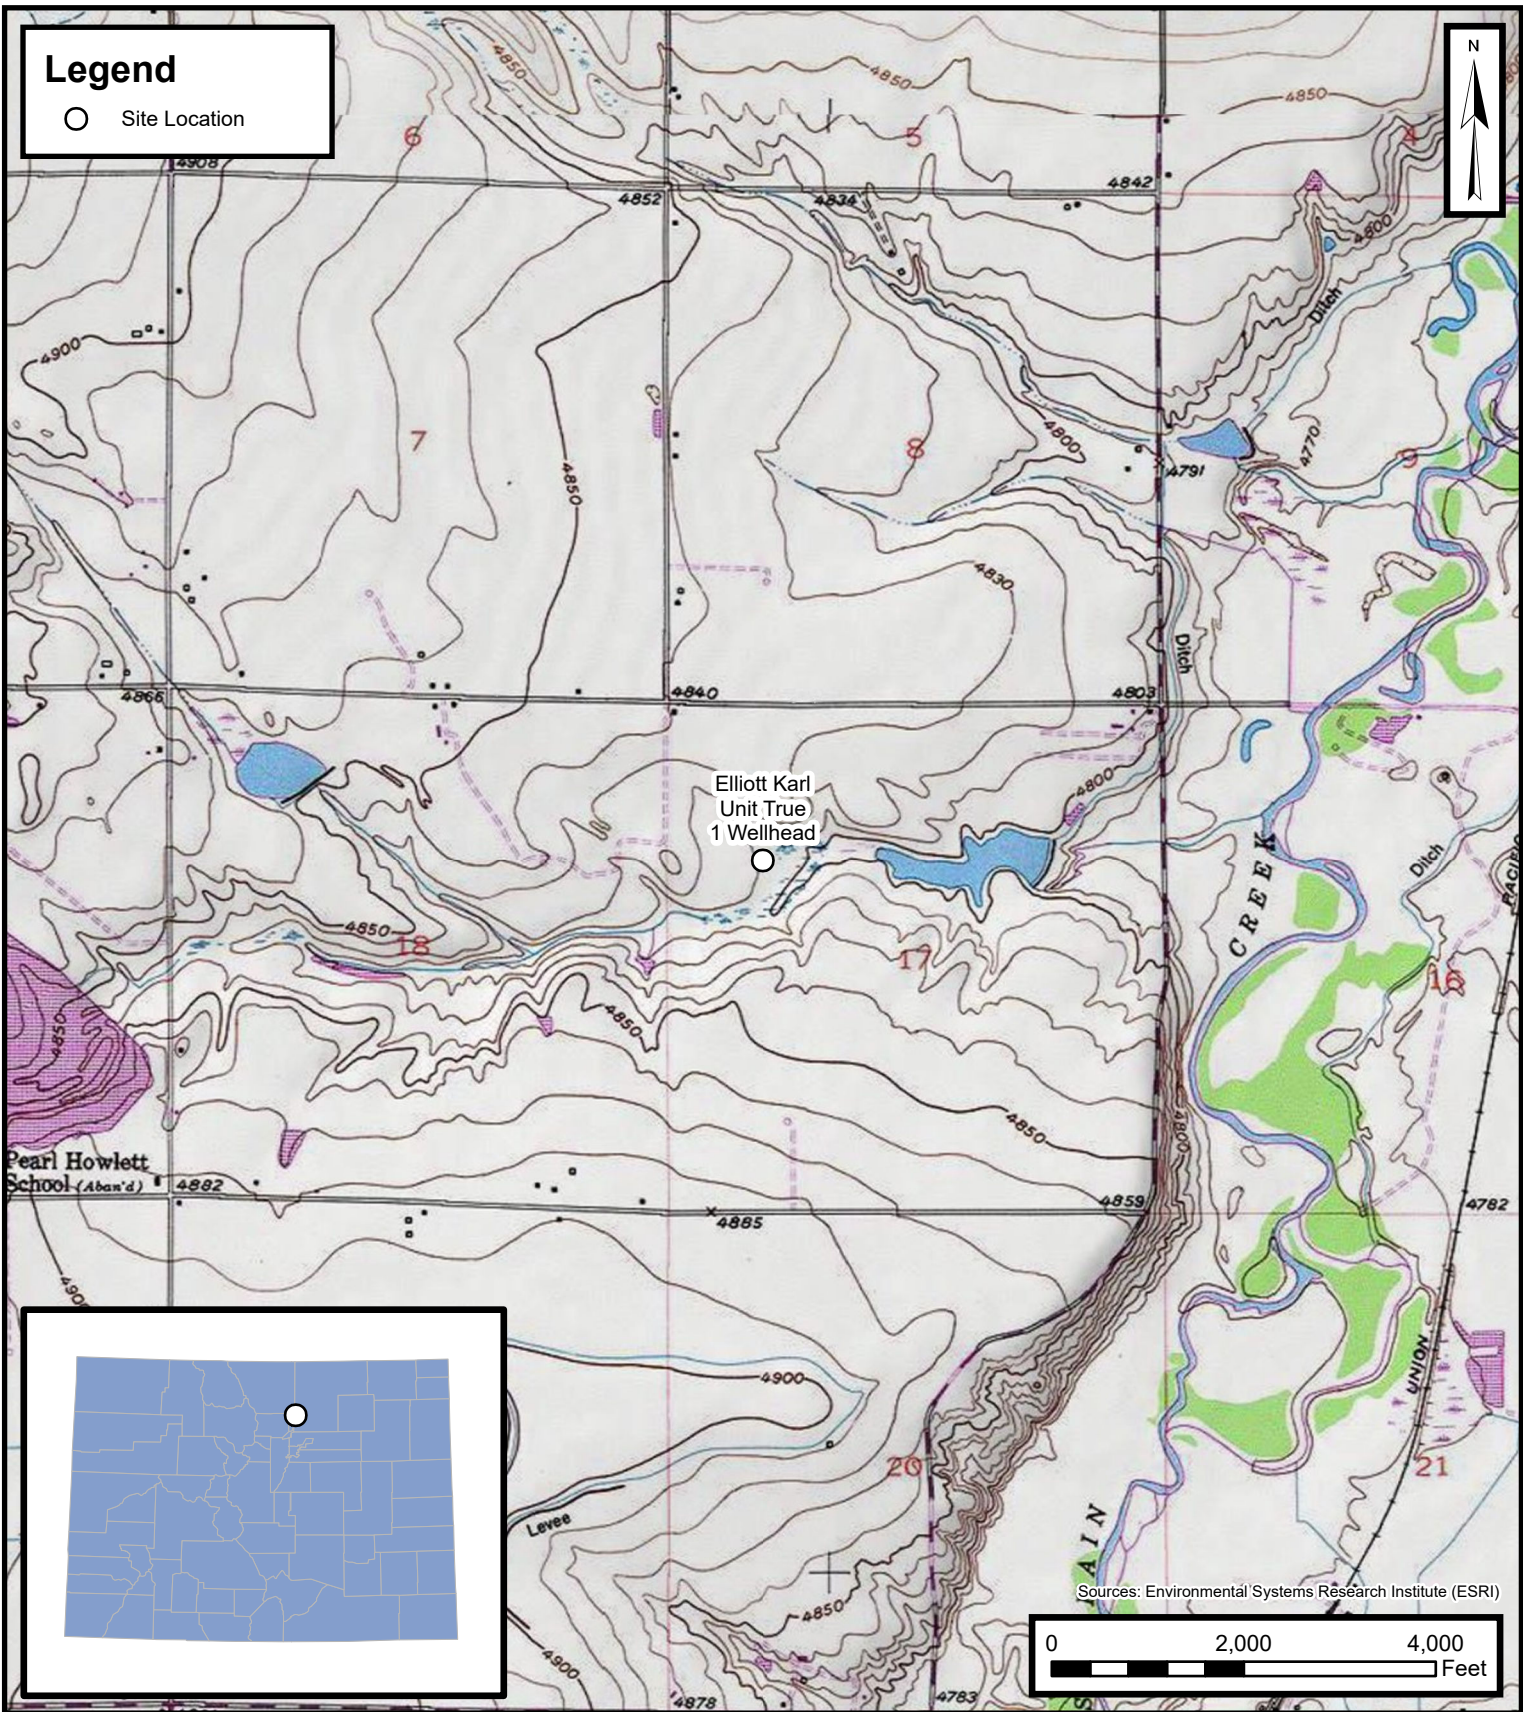

Legend

○ Site Location

Excavation Site Map

Elliott Karl Unit True 1 Wellhead
Kerr-McGee Oil & Gas Onshore, LP
SWNW SEC 17-T3N-R67W
Weld County, CO

Project Number: 09A1417583

FIGURE

1