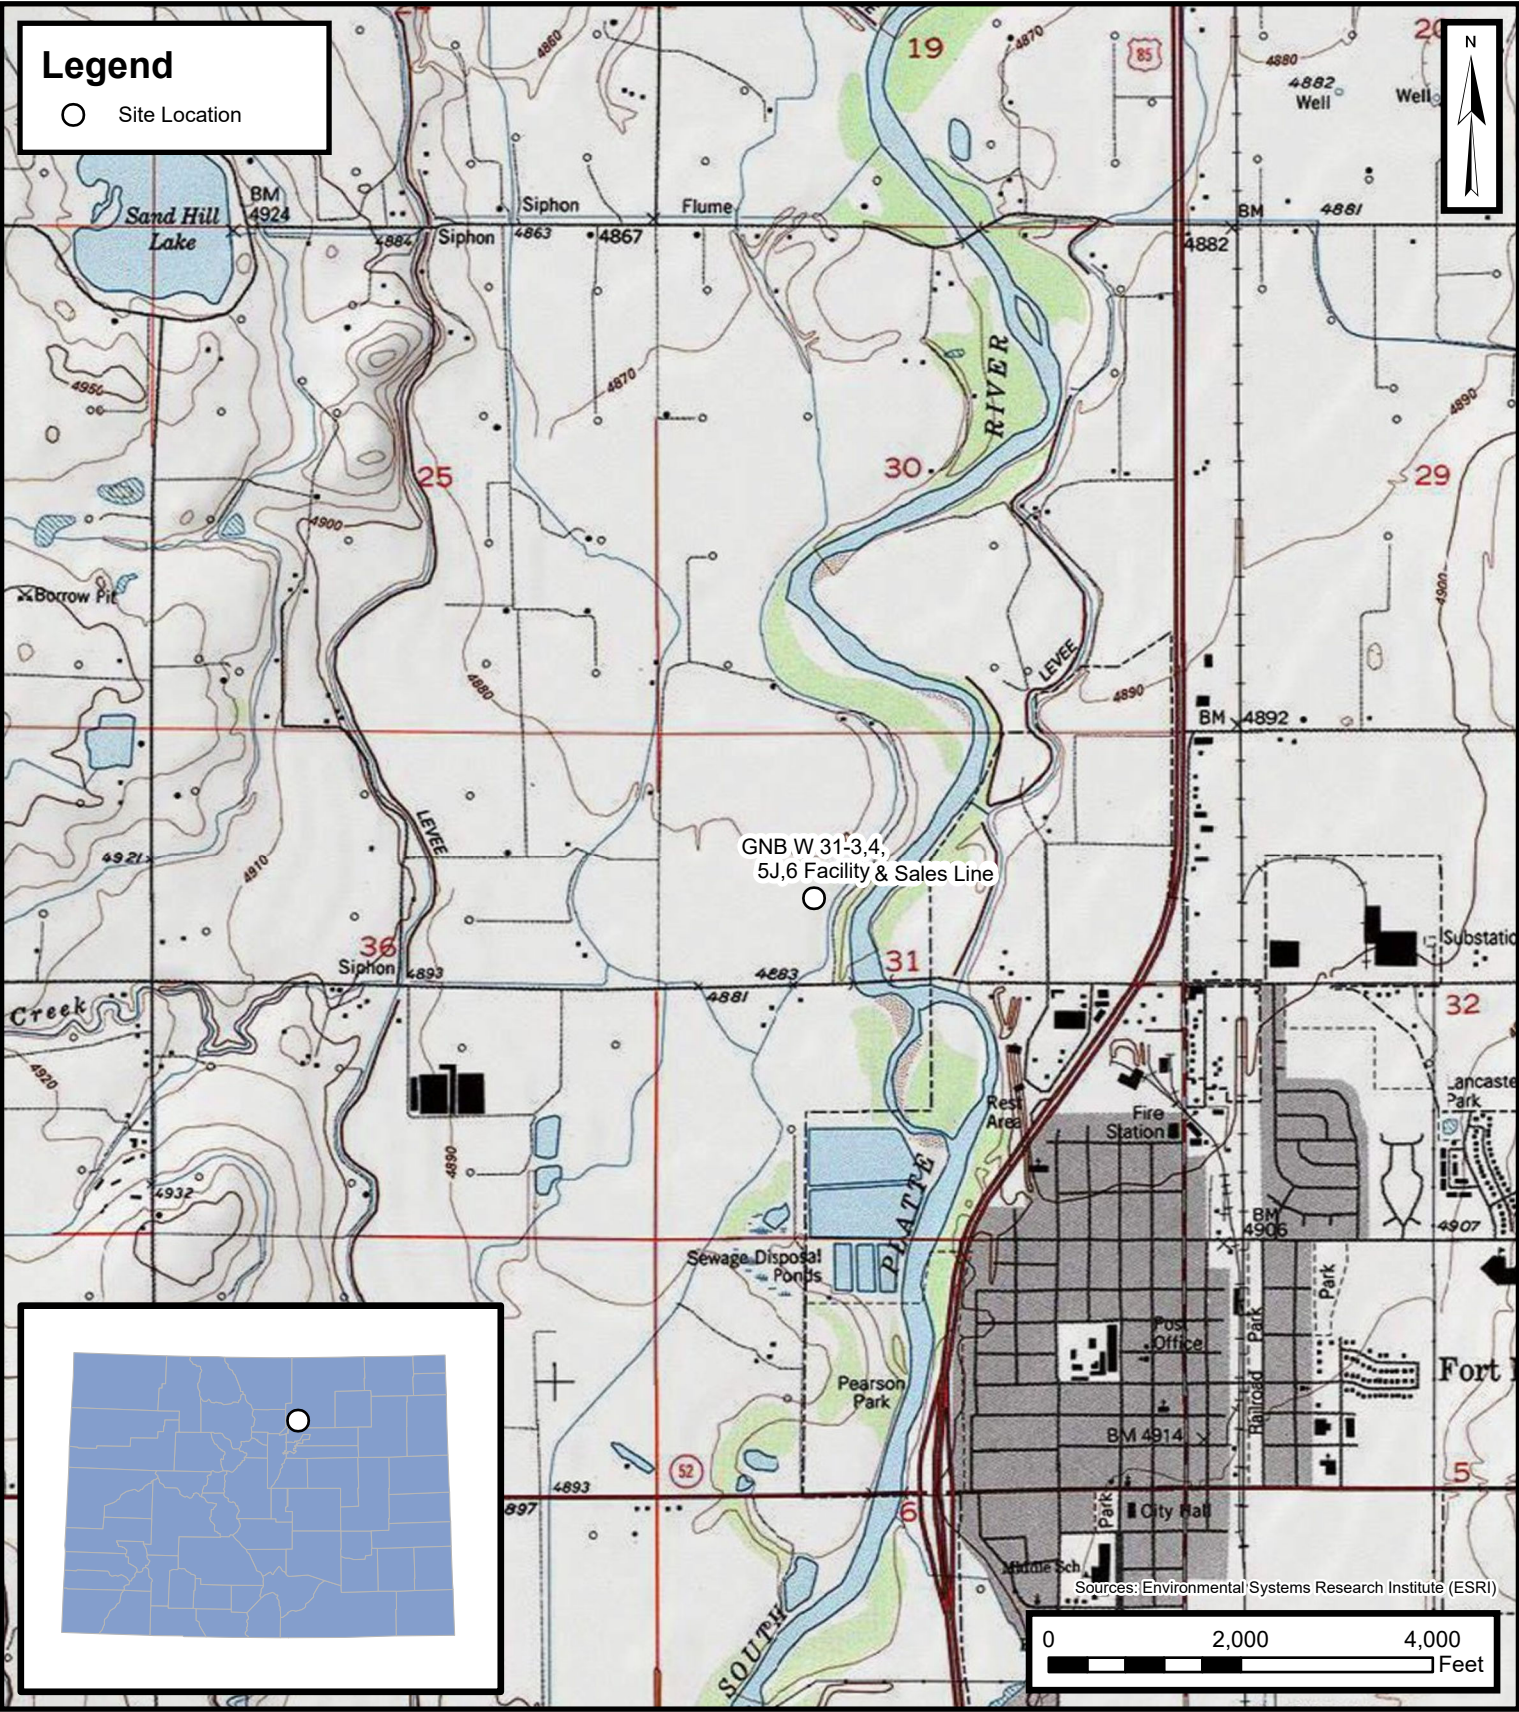

Legend

○ Site Location

Sources: Environmental Systems Research Institute (ESRI)

Site Location Map

GNB W 31-3,4,5J,6 Facility & Sales Line
Kerr-McGee Oil & Gas Onshore, LP
NWNW SEC 31-T2N-R66W
Weld County, CO

Project Number: 09A1417648

FIGURE

1