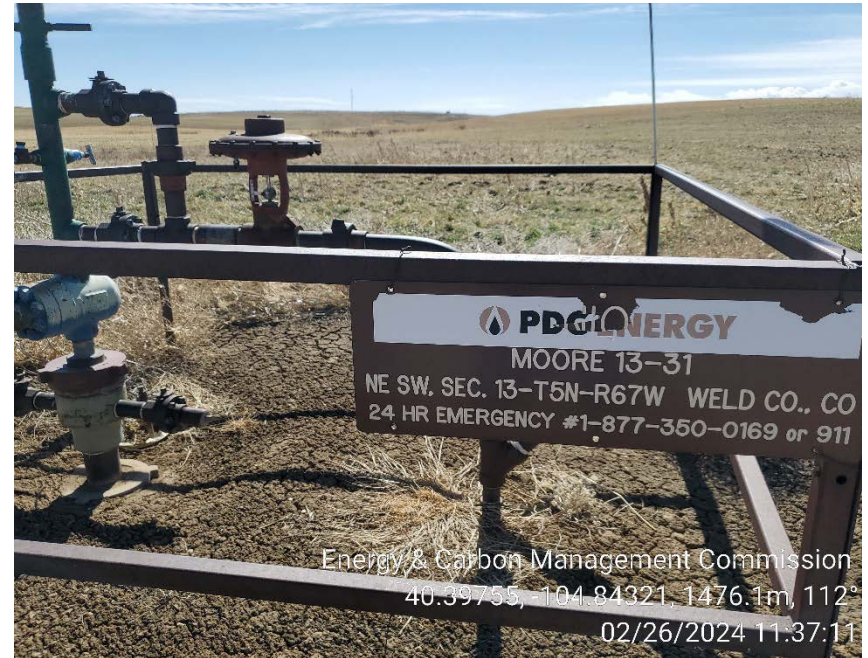

Inspection Photos  
Location Name: Moore 13-31  
Location ID:330551

Production facility

Wellhead