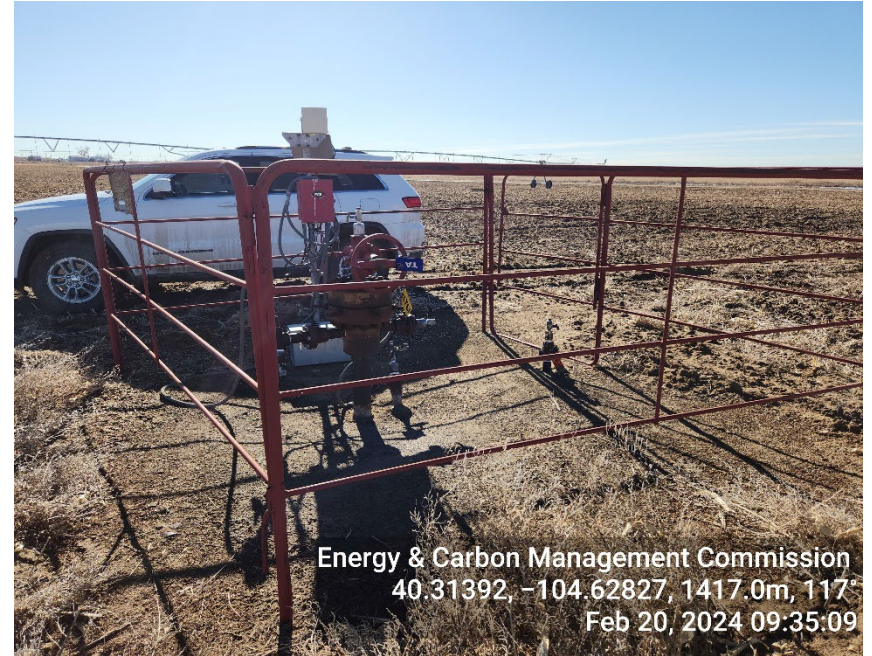

Inspection Photos  
Location Name: Sun & Soil 4-14  
Location ID: 327272

Photo 1: Wellhead Sign

Photo 2: TA Wellhead

Inspection Photos  
Location Name: Sun & Soil 4-14  
Location ID: 327272

Photo 3: Equipment

Photo 4: Centralized Tank Battery