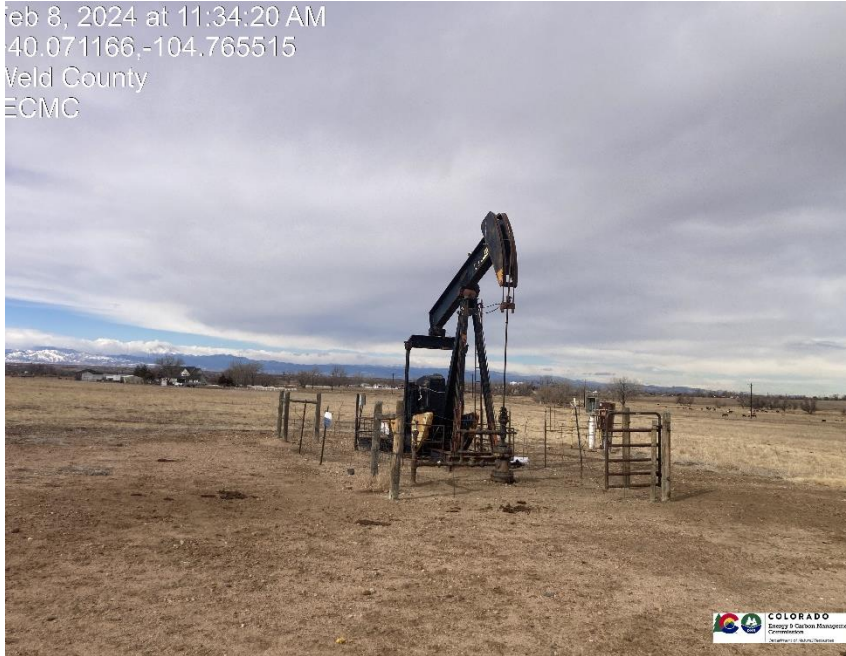

Inspection Photos
Location Name: Fahrenbruch A1
Location ID: 319476

Feb 8, 2024 at 11:34:20 AM
40.071166,-104.765515
Veld County
ECMC

Pic 1 wellhead / pumpjack