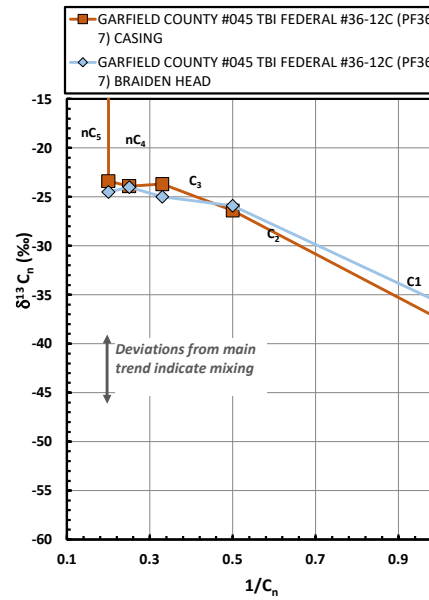

Mixing Plot

Methane $\delta^{13}\text{C}$ vs C1/(C2+C3) Genetic Classification Plot