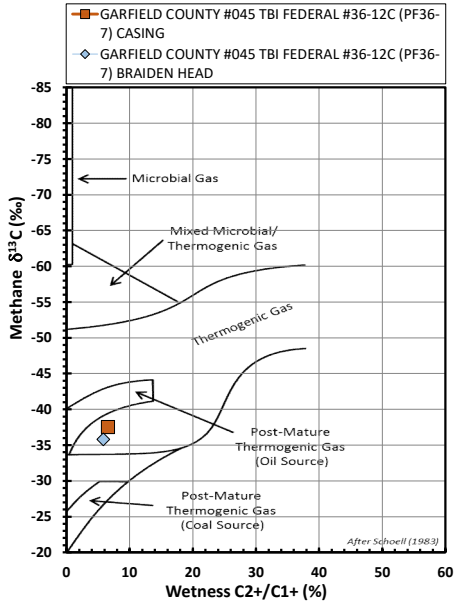

Methane $\delta^{13}\text{C}$ vs Wetness Genetic Classification Plot

Haworth Ratio Plot - Characterization of Hydrocarbon Type