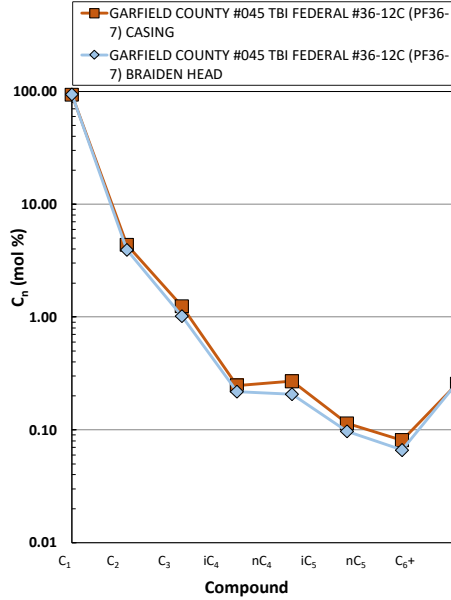

Hydrocarbon Composition Plot