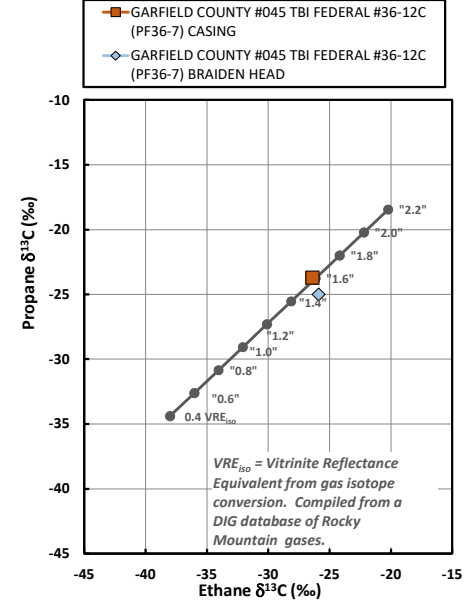

Ethane - Propane Maturity Plot

Methane $\delta^{13}\text{C}$ vs C1/(C2+C3) Genetic Classification Plot