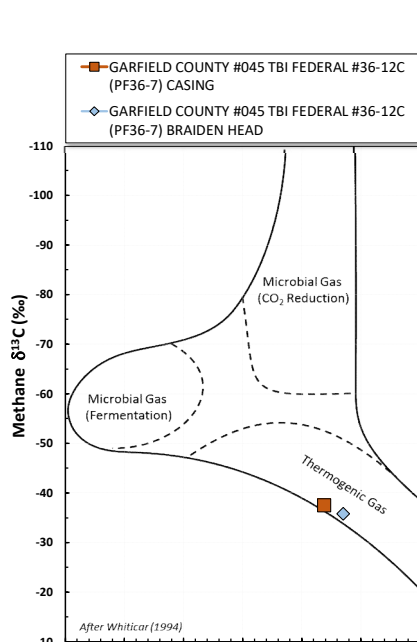

Haworth Ratio Plot - Characterization of Hydrocarbon Type