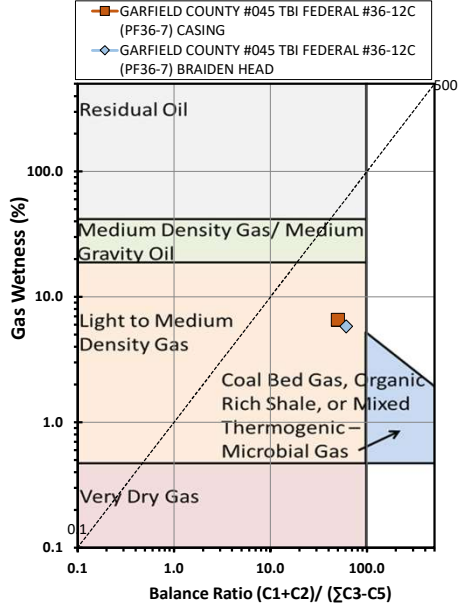

Haworth Ratio Plot - Characterization of Hydrocarbon Type