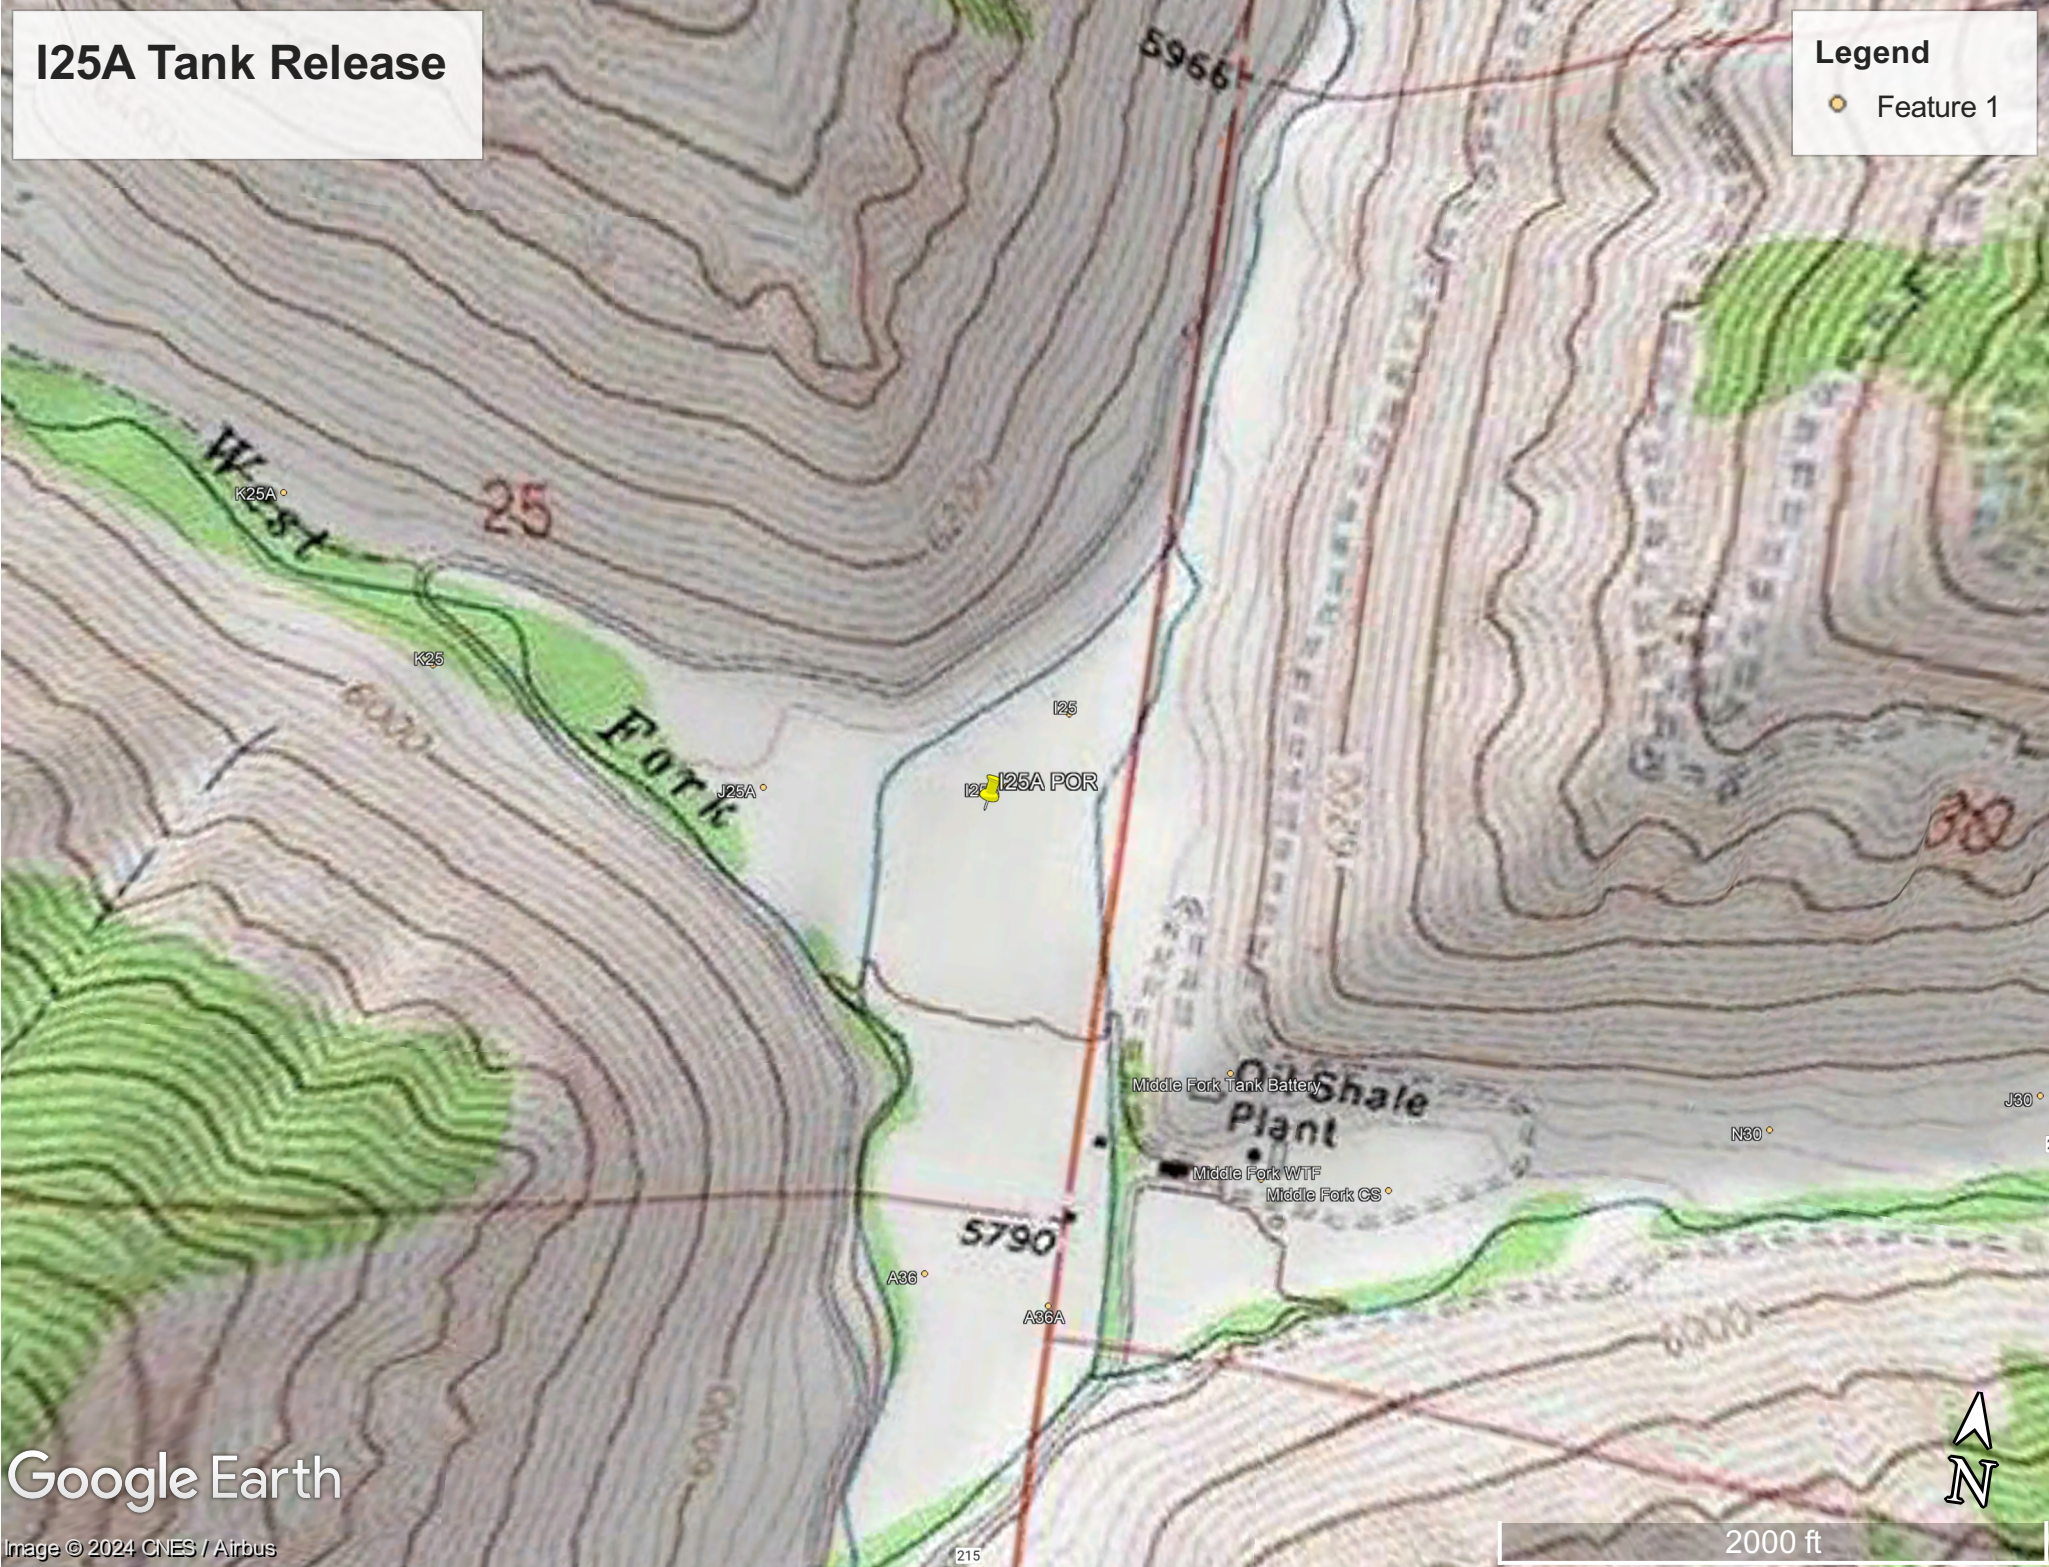

I25A Tank Release

Legend

- Feature 1

Google Earth