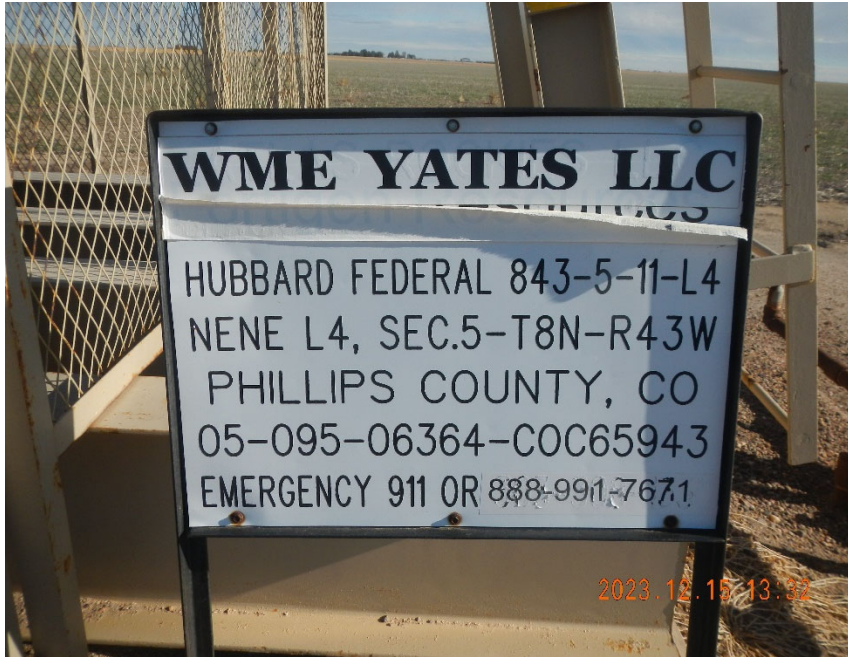

Inspection Photos
Location Name: Hubbard Federal 843-5-11-L4
API Number: 095-06364

1. Well sign at location.

2. View of wellhead.

Inspection Photos
Location Name: Hubbard Federal 843-5-11-L4
API Number: 095-06364

3. Pump Jack.

4. Meter shed.

Inspection Photos
Location Name: Hubbard Federal 843-5-11-L4
API Number: 095-06364

5. Vertical separator and gas meter inside meter shed.

6. Location overview.