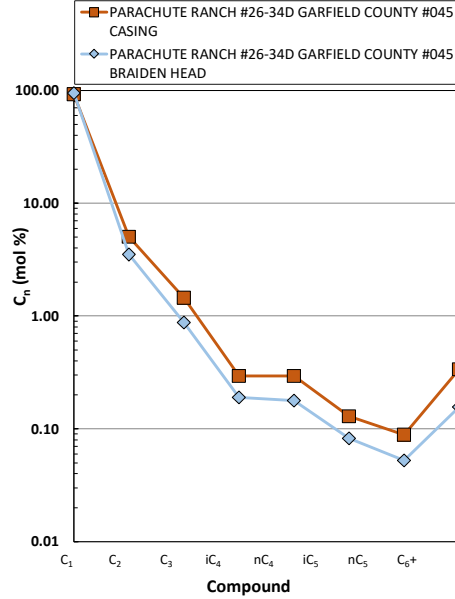

Hydrocarbon Composition Plot