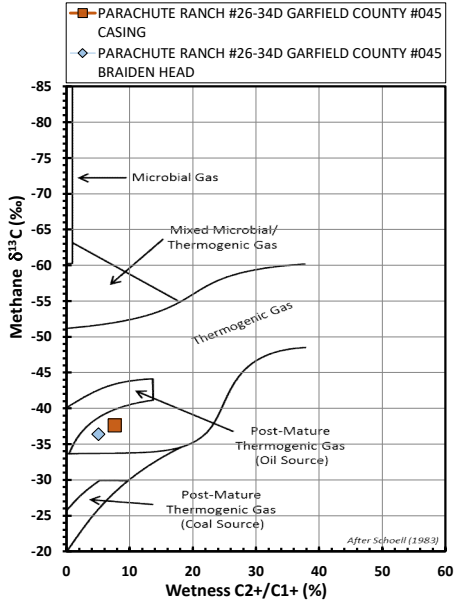

Methane $\delta^{13}\text{C}$ vs Wetness Genetic Classification Plot

Haworth Ratio Plot - Characterization of Hydrocarbon Type