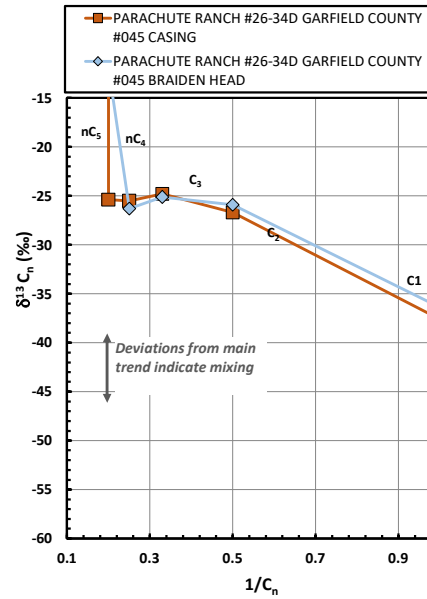

Mixing Plot

Methane $\delta^{13}\text{C}$ vs C1/(C2+C3) Genetic Classification Plot