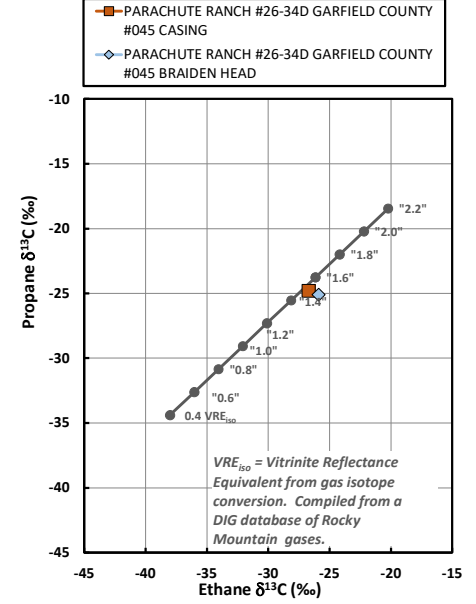

Ethane - Propane Maturity Plot

Methane $\delta^{13}\text{C}$ vs C1/(C2+C3) Genetic Classification Plot