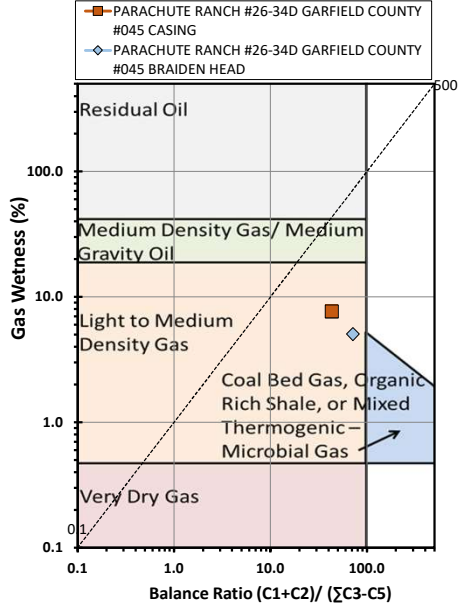

Haworth Ratio Plot - Characterization of Hydrocarbon Type