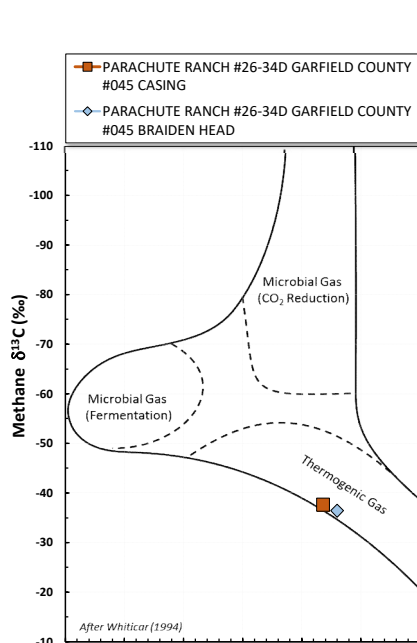

Haworth Ratio Plot - Characterization of Hydrocarbon Type