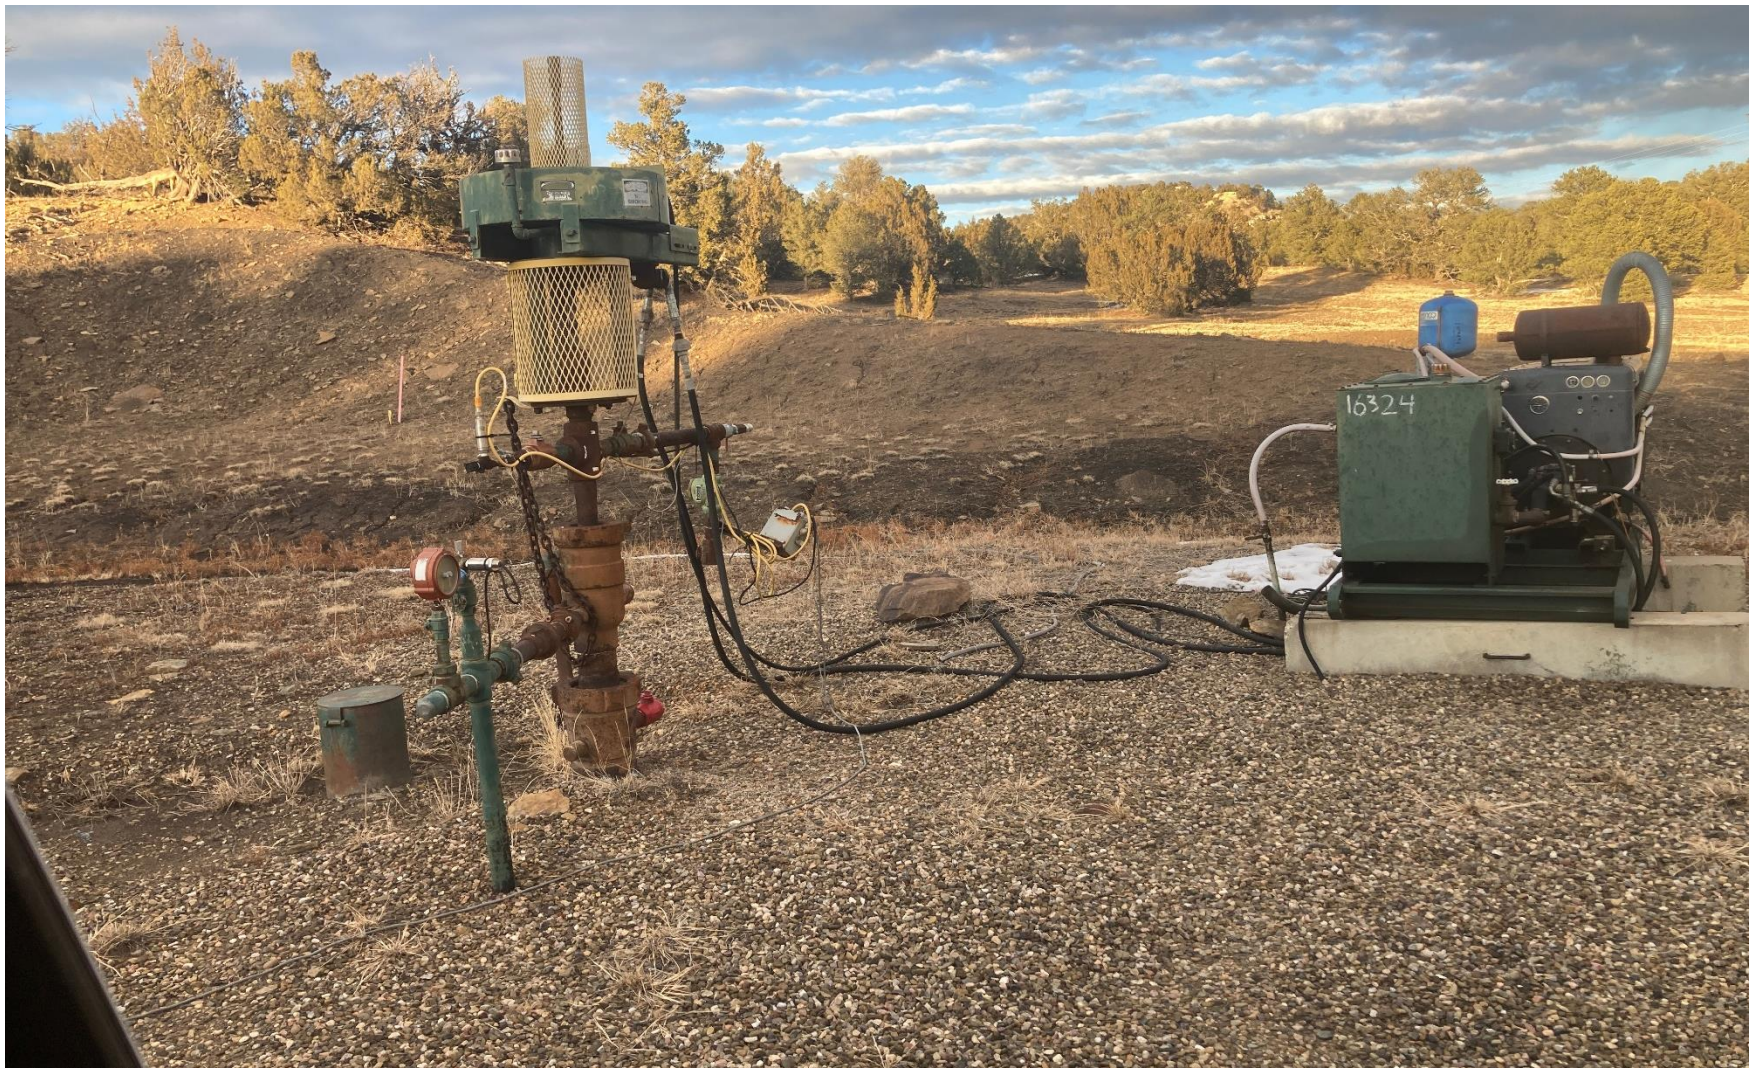

WELL NAME: PETE 23-22, API #: 071-06239, INSP. # 695108966

PHOTO 1: WELL SIGN

**PHOTO 2: LOCATION**

**PHOTO 3: WELLHEAD AND EQUIPMENT**