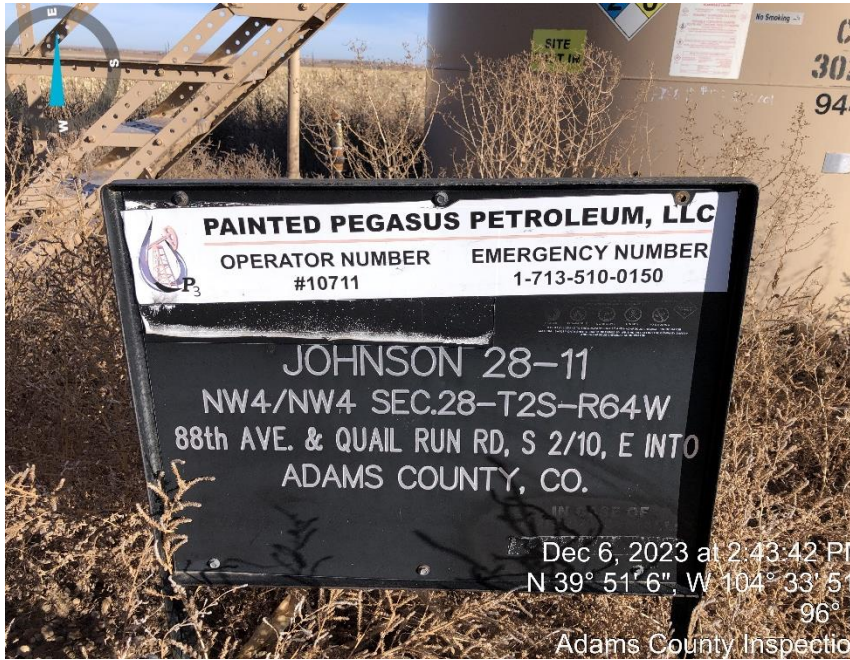

Inspection Photos
Location Name: JOHNSON 28-11
Location ID: 320162

Photo #1 Well sign

Photo #2 location

Inspection Photos
Location Name: JOHNSON 28-11
Location ID: 320162

Photo #3 P/W vault.

Photo #4 ECD & Separator.

Inspection Photos
Location Name: JOHNSON 28-11
Location ID: 320162

Photo #5 well head