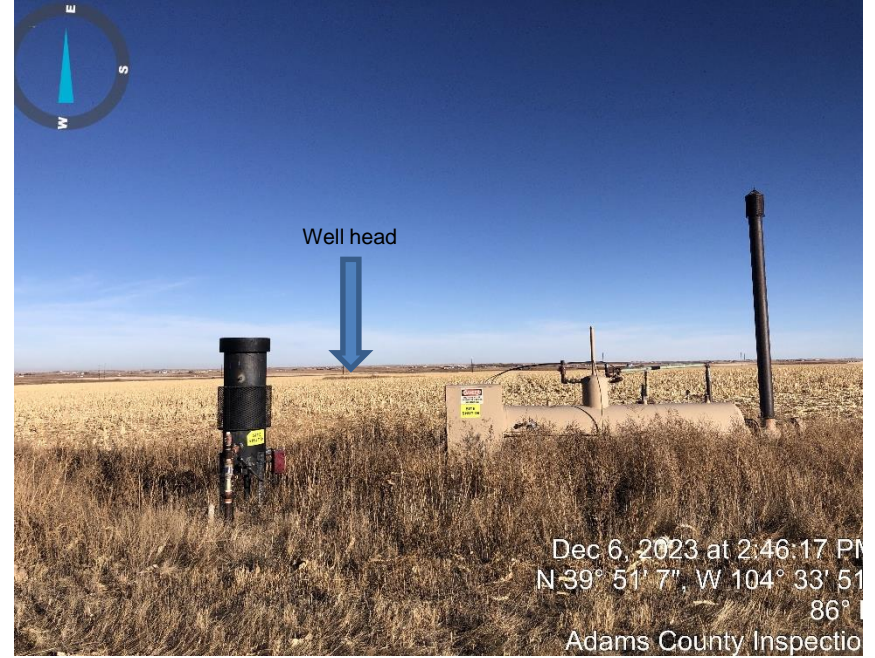

Inspection Photos
Location Name: JOHNSON 28-11
Location ID: 320162

Photo #1 Well sign

Photo #2 location

Inspection Photos
Location Name: JOHNSON 28-11
Location ID: 320162

Photo #3 P/W vault.

Photo #4 ECD & Separator.

Inspection Photos
Location Name: JOHNSON 28-11
Location ID: 320162

Photo #5 well head