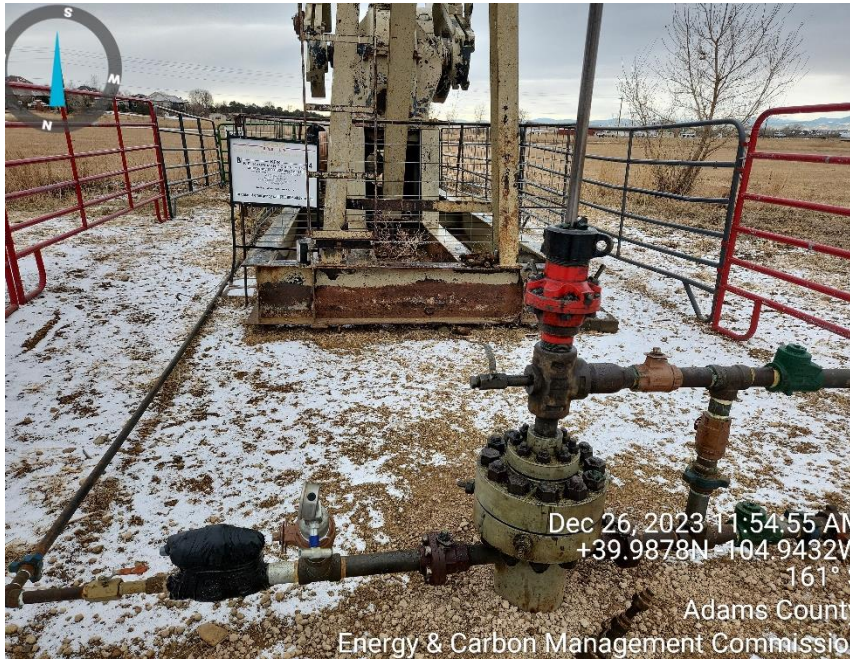

Inspection Photos
Location Name: Morrison 16-1
Location ID: 320547

Photo 1 entrance to site

Photo 2 pumping unit and equipment

Inspection Photos
Location Name: Morrison 16-1
Location ID: 320547

Photo 3 well head and equipment

Photo 4 well head and equipment