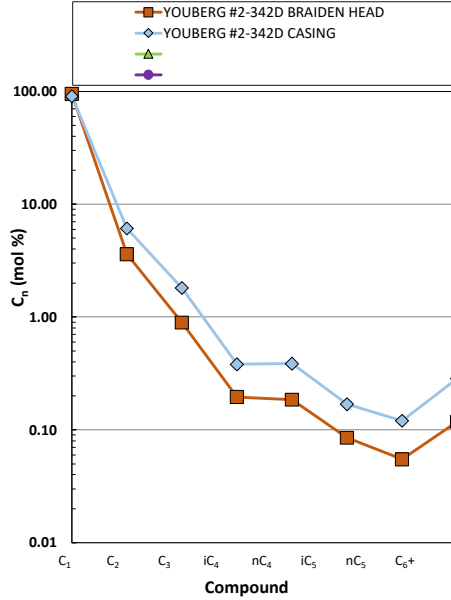

Hydrocarbon Composition Plot