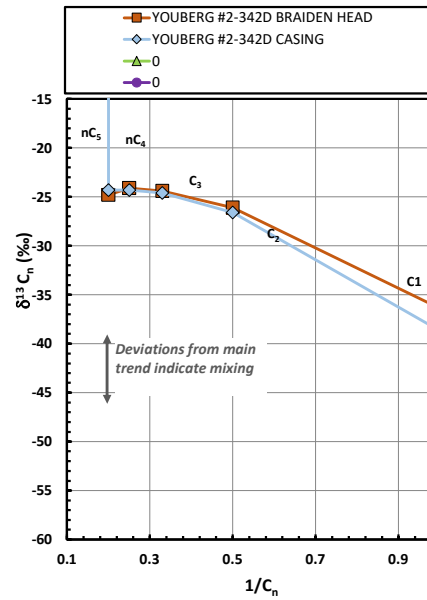

Mixing Plot

Methane $\delta^{13}\text{C}$ vs C1/(C2+C3) Genetic Classification Plot