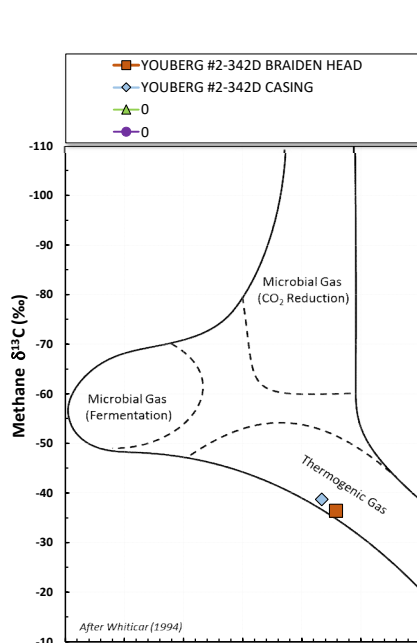

Haworth Ratio Plot - Characterization of Hydrocarbon Type