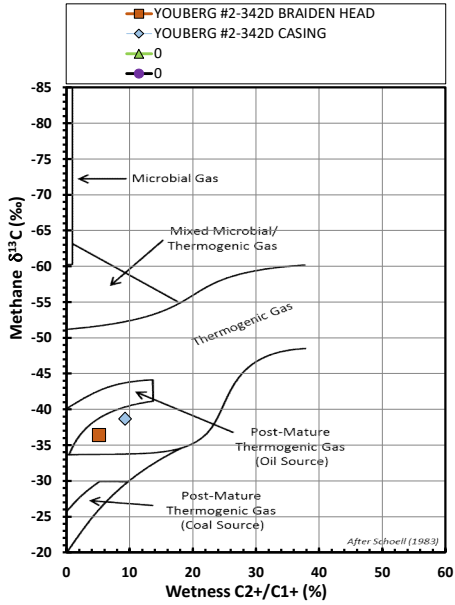

Methane $\delta^{13}\text{C}$ vs Wetness Genetic Classification Plot

Haworth Ratio Plot - Characterization of Hydrocarbon Type