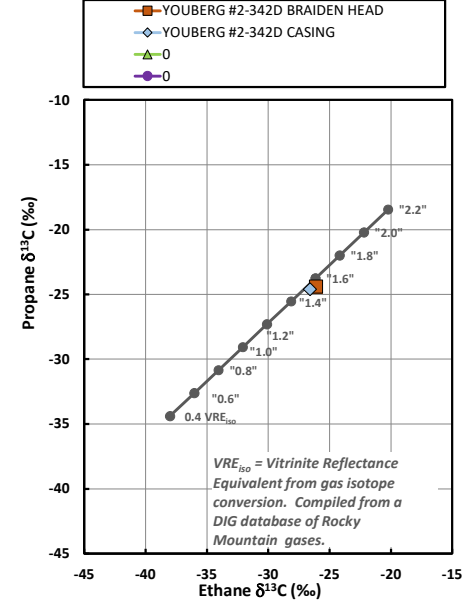

Ethane - Propane Maturity Plot

Methane $\delta^{13}\text{C}$ vs C1/(C2+C3) Genetic Classification Plot