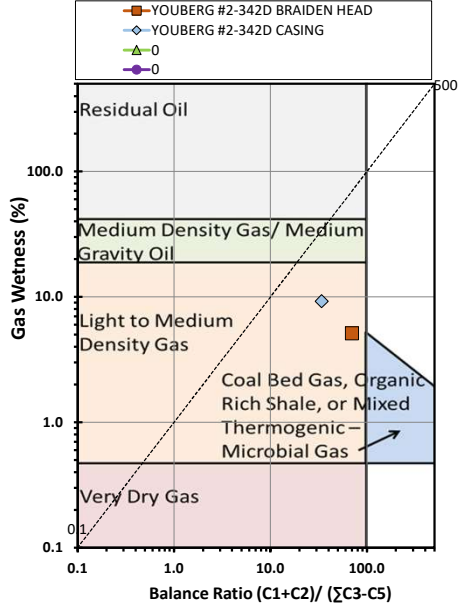

Haworth Ratio Plot - Characterization of Hydrocarbon Type