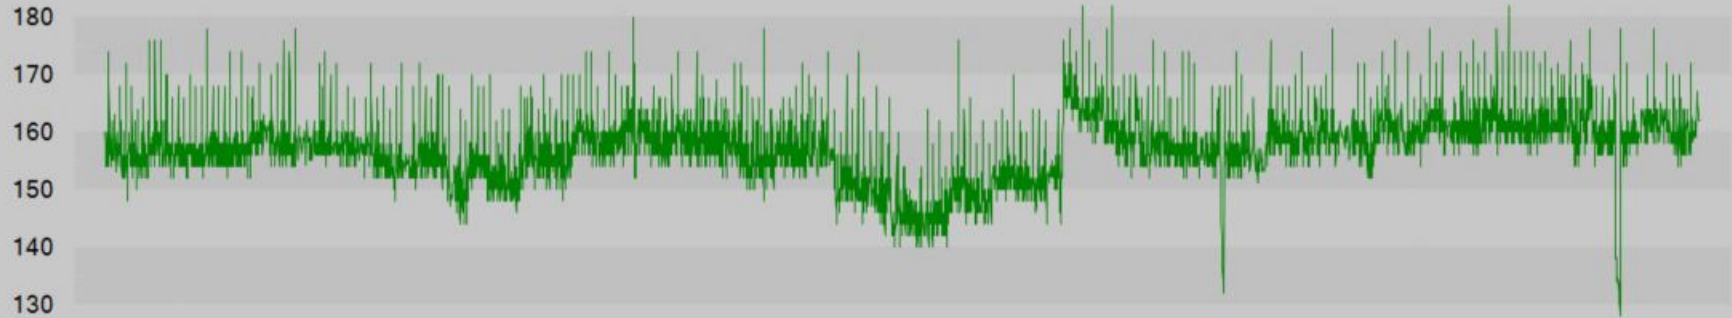

11/20/2023 15:44:36 to 12/20/2023 15:44:36

22 Wed

1 Fri

8 Fri

15 Fri

Nov 2023

RUL RN1 Federal 1-42 Well Line Pressure