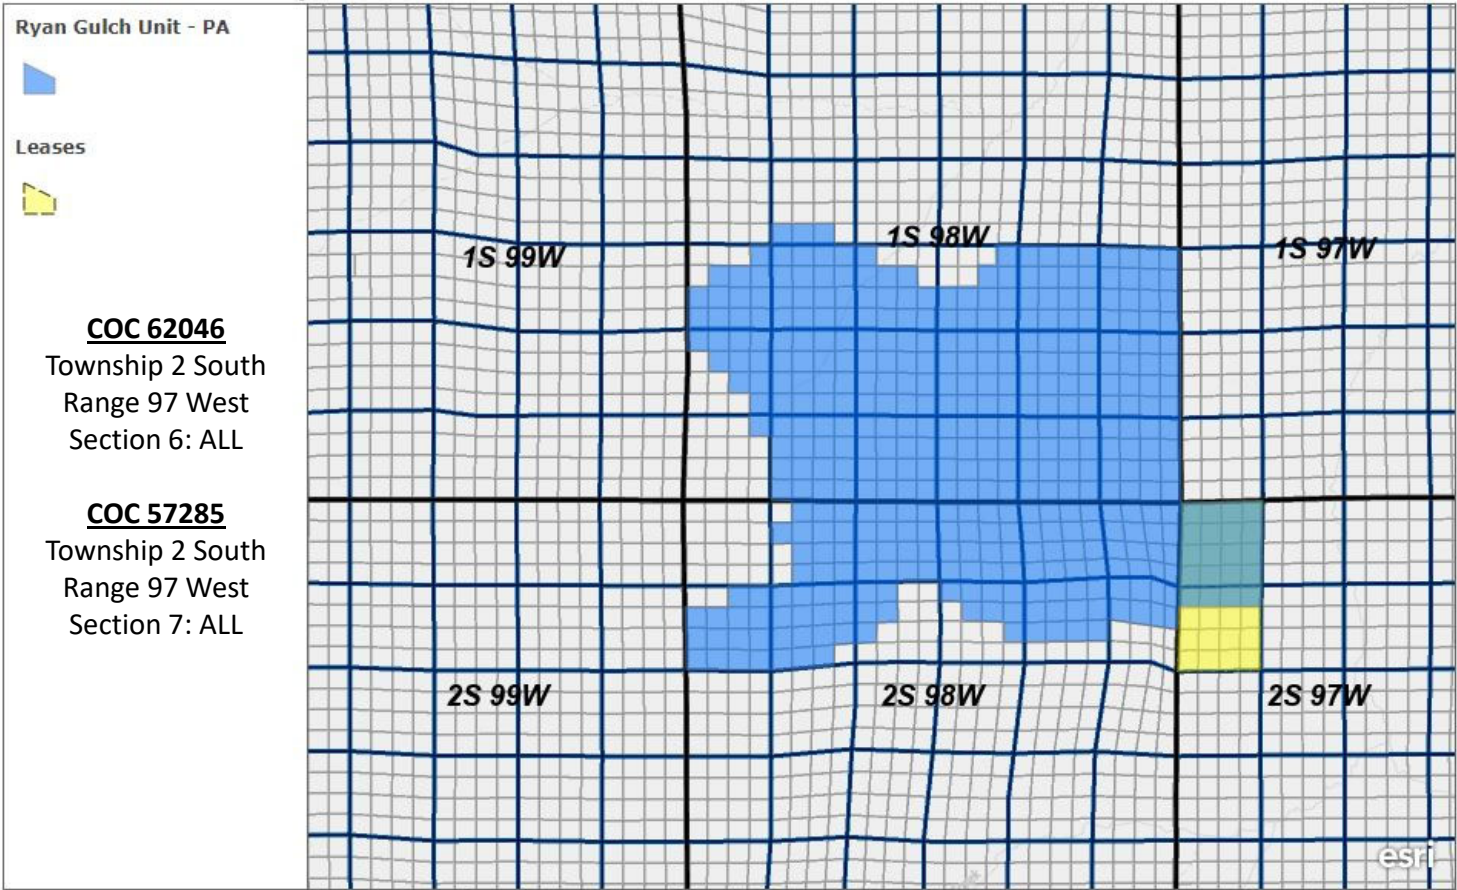

RGU 23-6-297 Lease Map

RGU 23-6-297 Lease Map