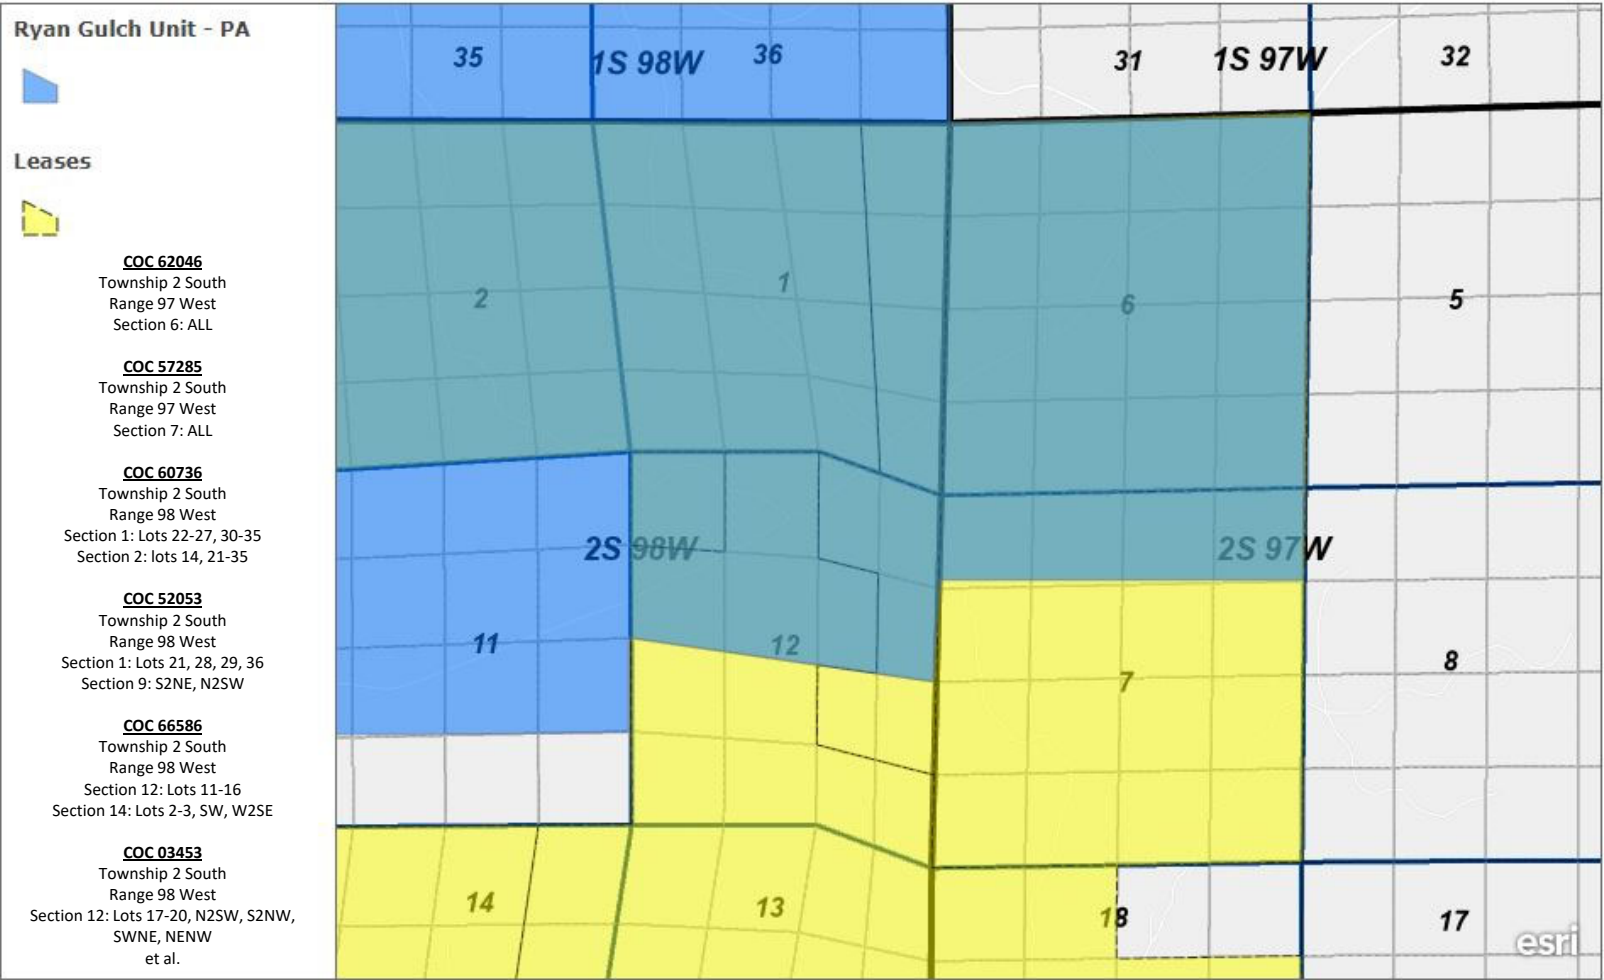

RGU 44-1-298 Lease Map

RGU 44-1-298 Lease Map