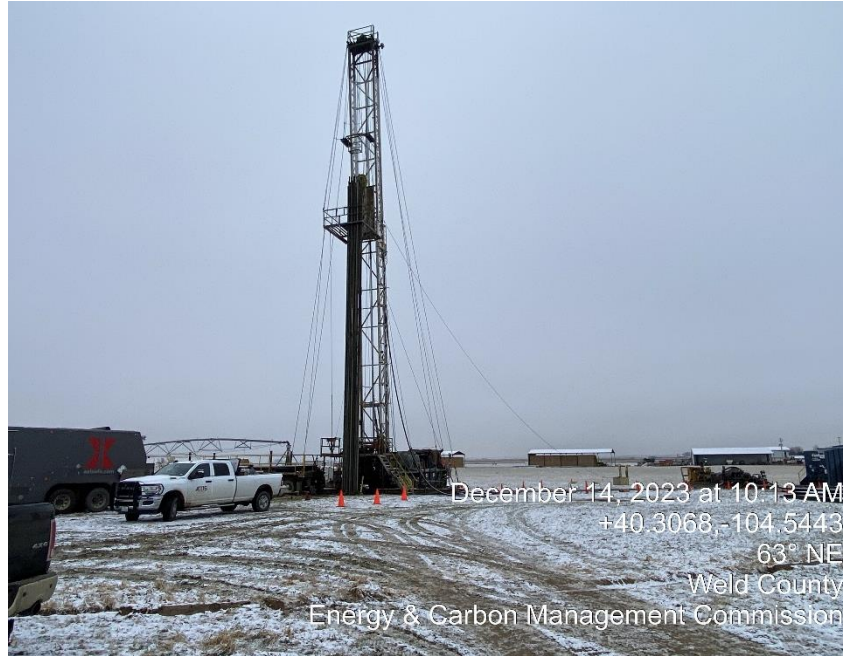

Inspection Photos
Location Name: Clemons 15-1
API # 05-123-12896

Location