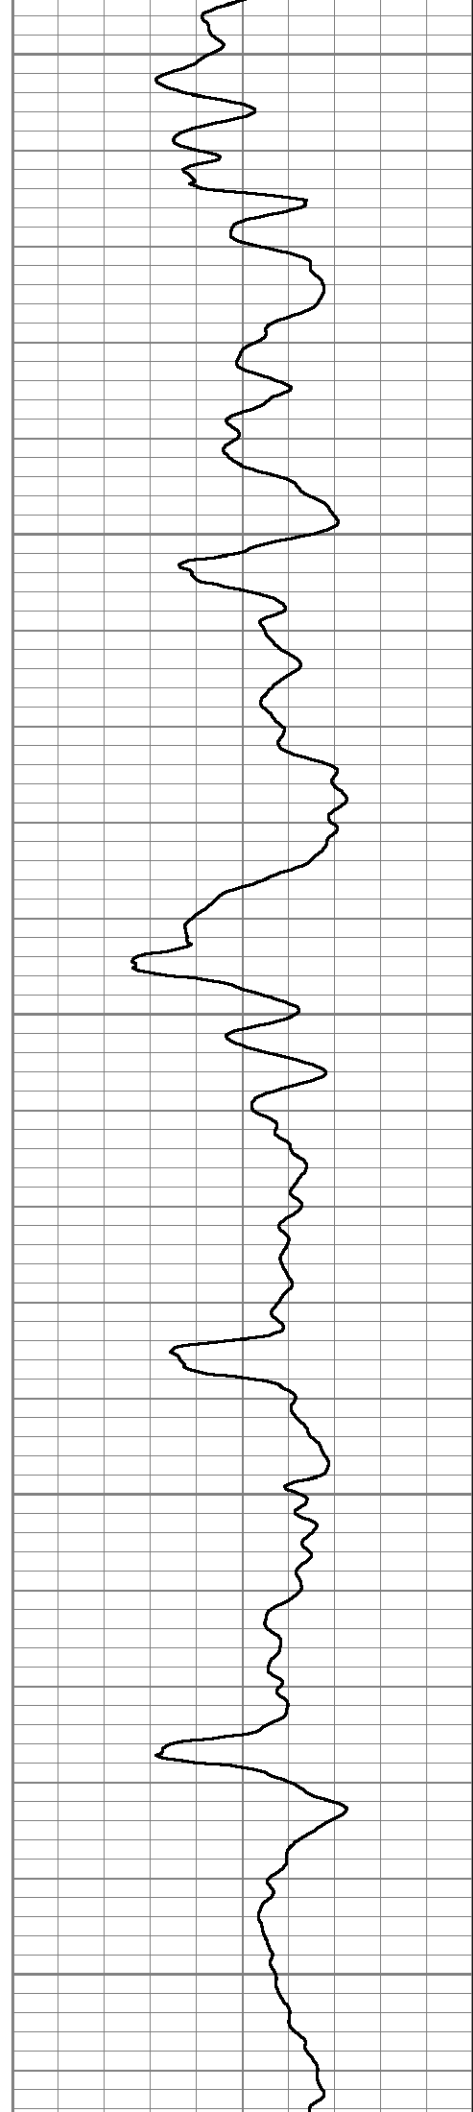

ZEILER 23-7DU CBL

Database File pdc-zeiler 23-7du.db
 Dataset Pathname WATTENBERG-90750/ZEILER_23-7DU/DSSHSR20-002/CBL.2
 Presentation Format ranger_cbl
 Dataset Creation Fri Sep 08 13:31:02 2023
 Charted by Depth in Feet scaled 1:240

-20000	CCL	20000
0	Gamma Ray (GAPI)	150
350	3' Travel Time (usec)	120

0	3' AMPLITUDE x5 (mV)	20	200	VDL (usec)	1200
0	3' AMPLITUDE (mV)	100			

400

450

500

550

850

900

950

1000

1050
1100
1150
1200