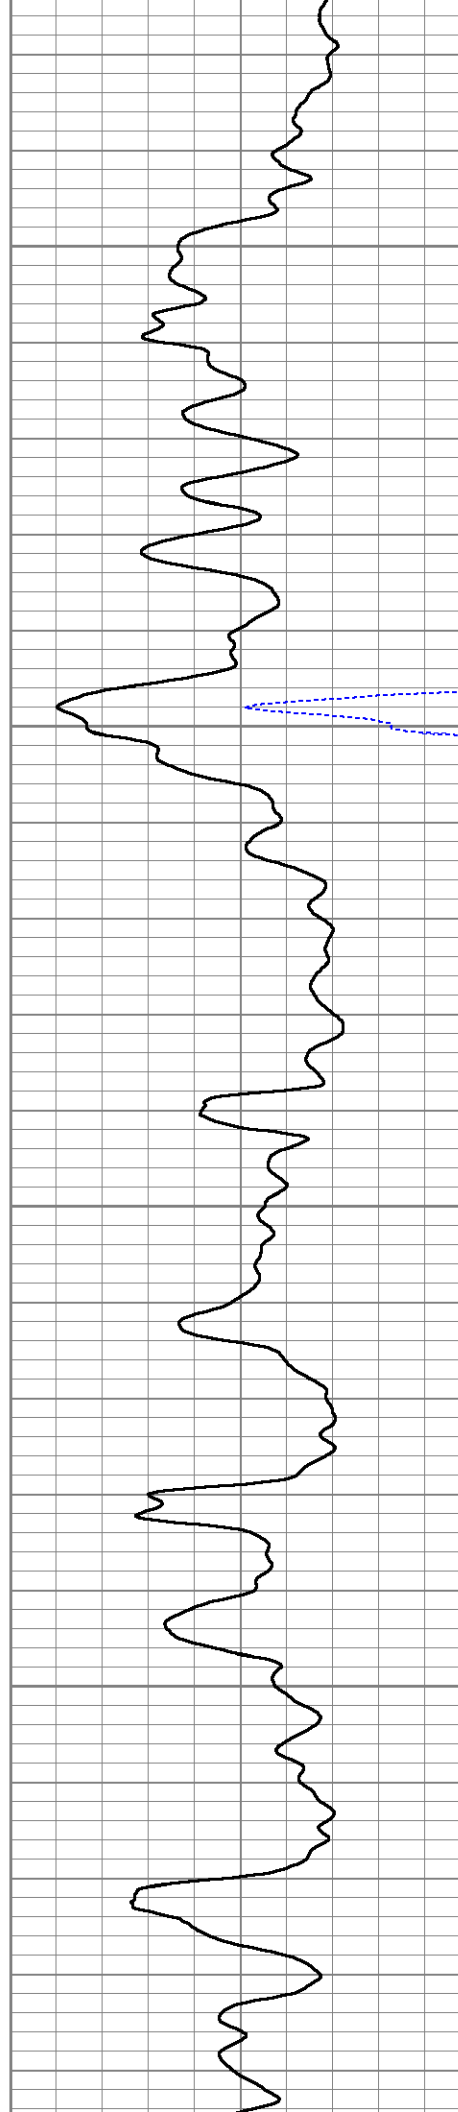

ZEILER 23-7DU CBL

Database File pdc-zeiler 23-7du.db
 Dataset Pathname WATTENBERG-90750/ZEILER_23-7DU/DSSHSR20-002/CBL.2
 Presentation Format ranger_cbl
 Dataset Creation Fri Sep 08 13:31:02 2023
 Charted by Depth in Feet scaled 1:240

-20000	CCL	20000
0	Gamma Ray (GAPI)	150
350	3' Travel Time (usec)	120

0	3' AMPLITUDE x5 (mV)	20	200	VDL (usec)	1200
0	3' AMPLITUDE (mV)	100			

400

450

500

550

850

900

950

1000

1050
1100
1150
1200