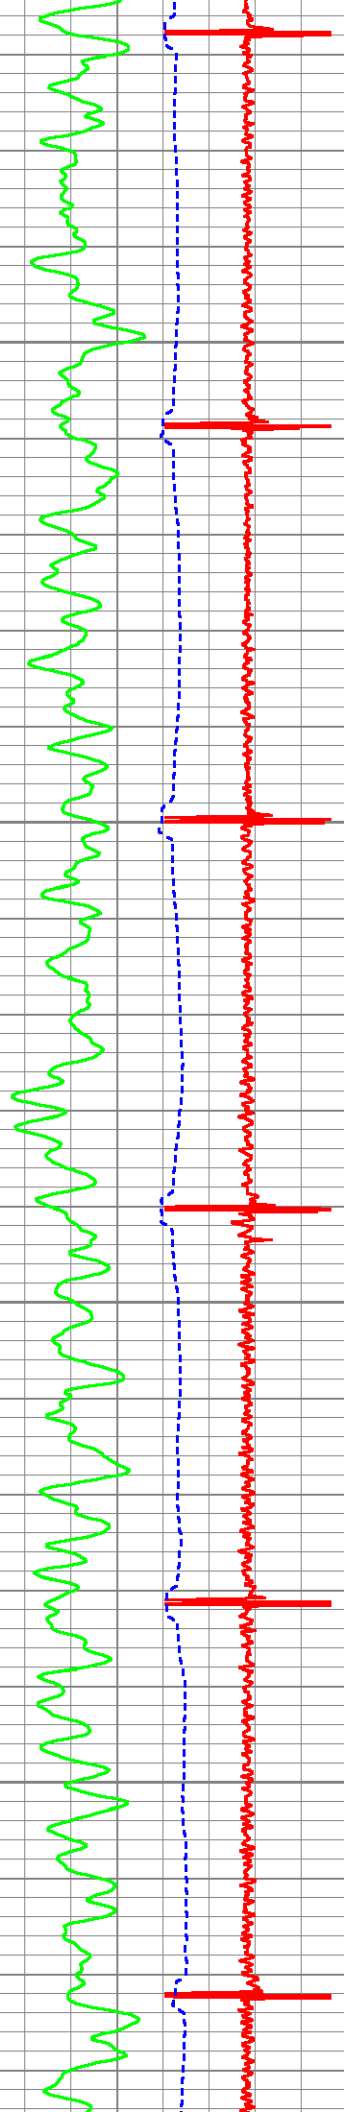

ZEILER 23-7DU CBL

Database File pdc-zeiler 23-7du.db
 Dataset Pathname WATTENBERG-90750/ZEILER_23-7DU/DSSHSR20-002/CBL.2
 Presentation Format ranger_cbl
 Dataset Creation Fri Sep 08 13:31:02 2023
 Charted by Depth in Feet scaled 1:240

-20000	CCL	20000
0	Gamma Ray (GAPI)	150
350	3' Travel Time (usec)	120

0	3' AMPLITUDE x5 (mV)	20	200	VDL (usec)	1200
0	3' AMPLITUDE (mV)	100			

400

450

500

550

850

900

950

1000

1050
1100
1150
1200