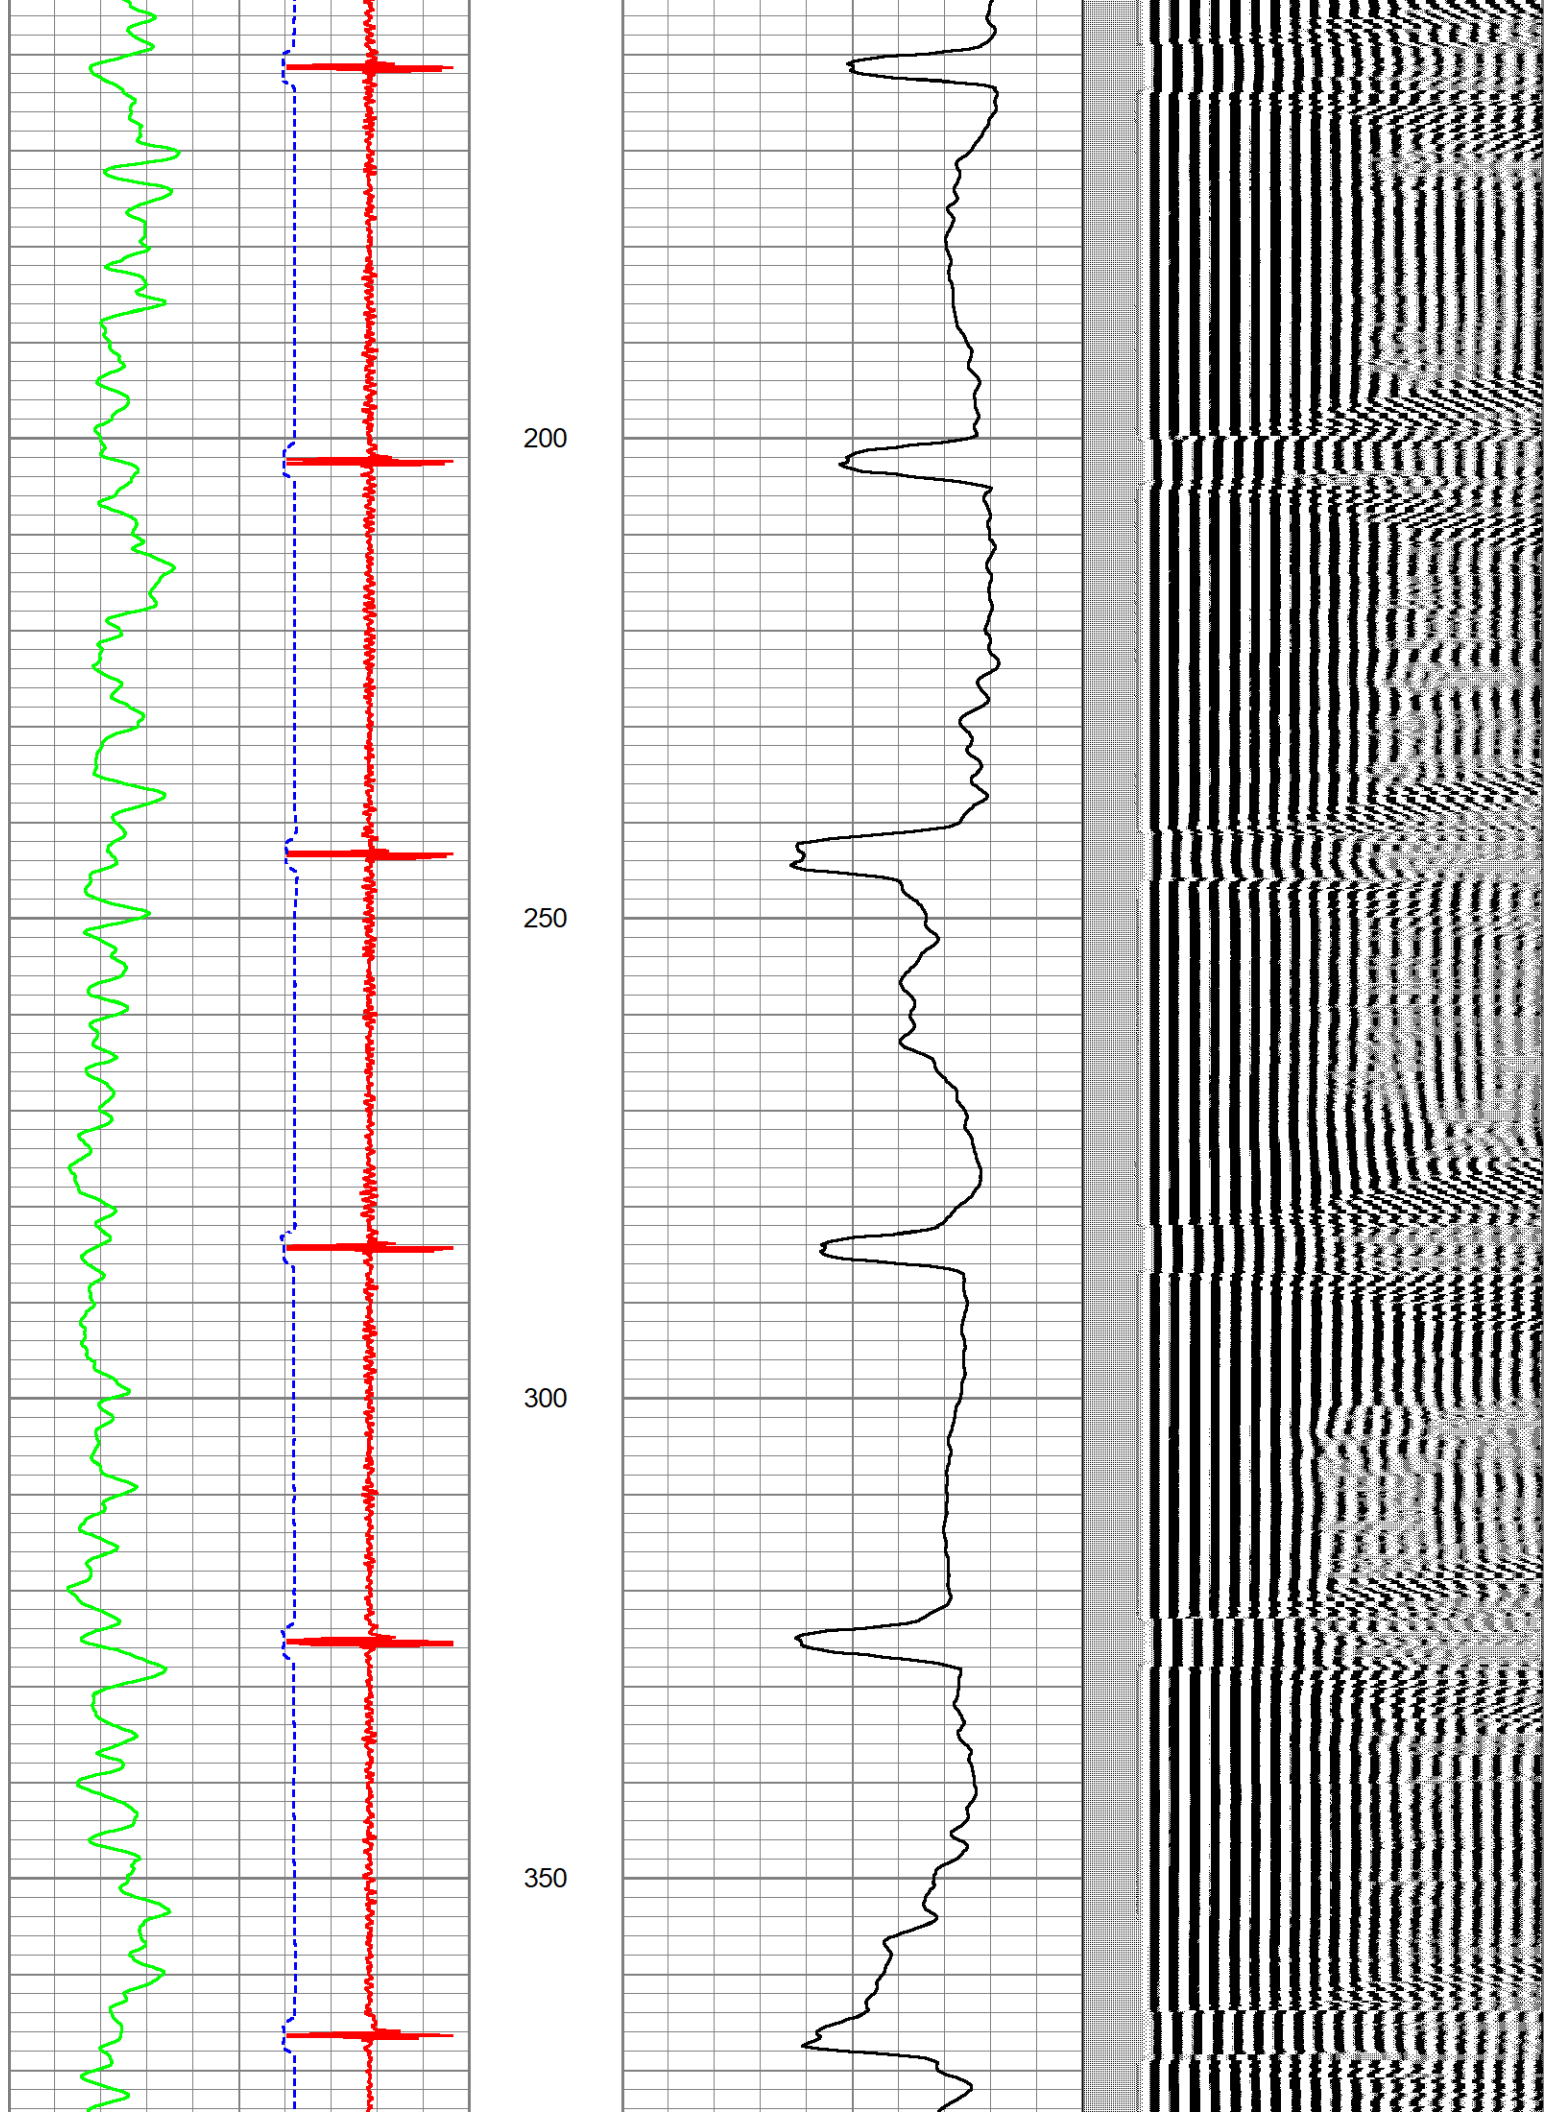

ZEILER 23-7DU CBL

Database File pdc-zeiler 23-7du.db
 Dataset Pathname WATTENBERG-90750/ZEILER_23-7DU/DSSHSR20-002/CBL.2
 Presentation Format ranger_cbl
 Dataset Creation Fri Sep 08 13:31:02 2023
 Charted by Depth in Feet scaled 1:240

-20000	CCL	20000
0	Gamma Ray (GAPI)	150
350	3' Travel Time (usec)	120

0	3' AMPLITUDE x5 (mV)	20	200	VDL (usec)	1200
0	3' AMPLITUDE (mV)	100			

400

450

500

550

850

900

950

1000

1050
1100
1150
1200