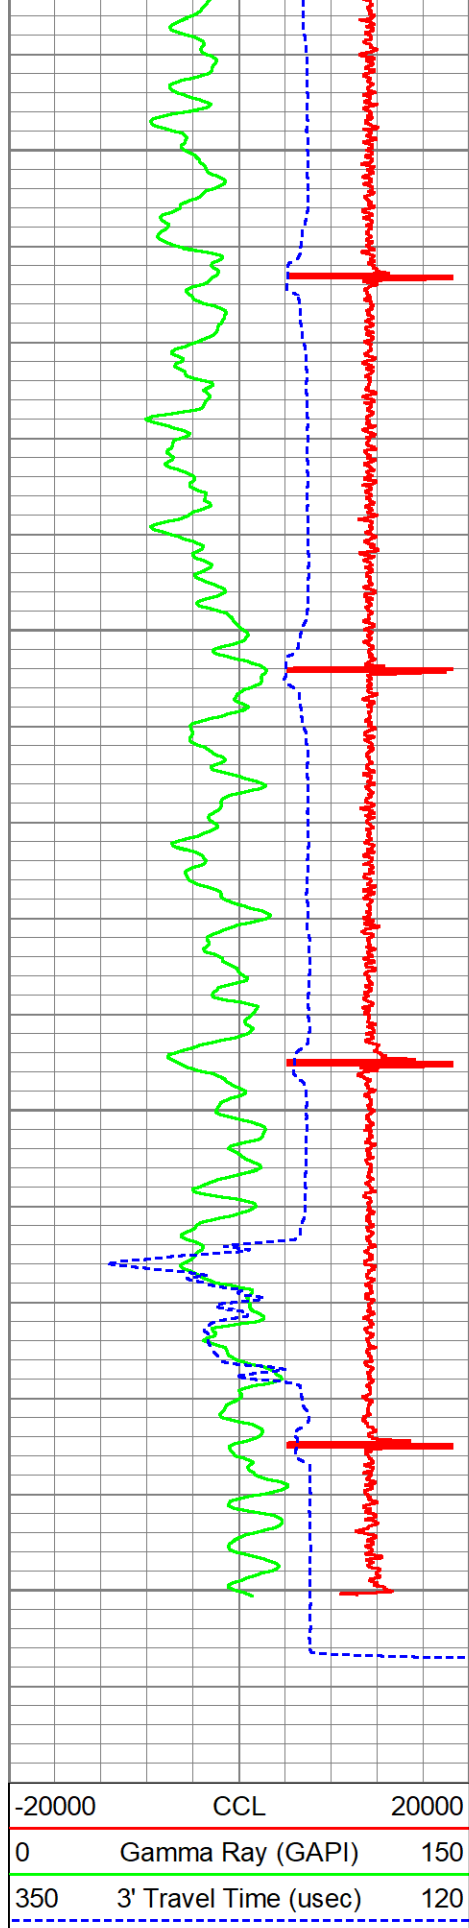

ZEILER 23-7DU CBL

Database File pdc-zeiler 23-7du.db
 Dataset Pathname WATTENBERG-90750/ZEILER_23-7DU/DSSHSR20-002/CBL.2
 Presentation Format ranger_cbl
 Dataset Creation Fri Sep 08 13:31:02 2023
 Charted by Depth in Feet scaled 1:240

-20000	CCL	20000
0	Gamma Ray (GAPI)	150
350	3' Travel Time (usec)	120

0	3' AMPLITUDE x5 (mV)	20	200	VDL (usec)	1200
0	3' AMPLITUDE (mV)	100			

400

450

500

550

850

900

950

1000

1050
1100
1150
1200