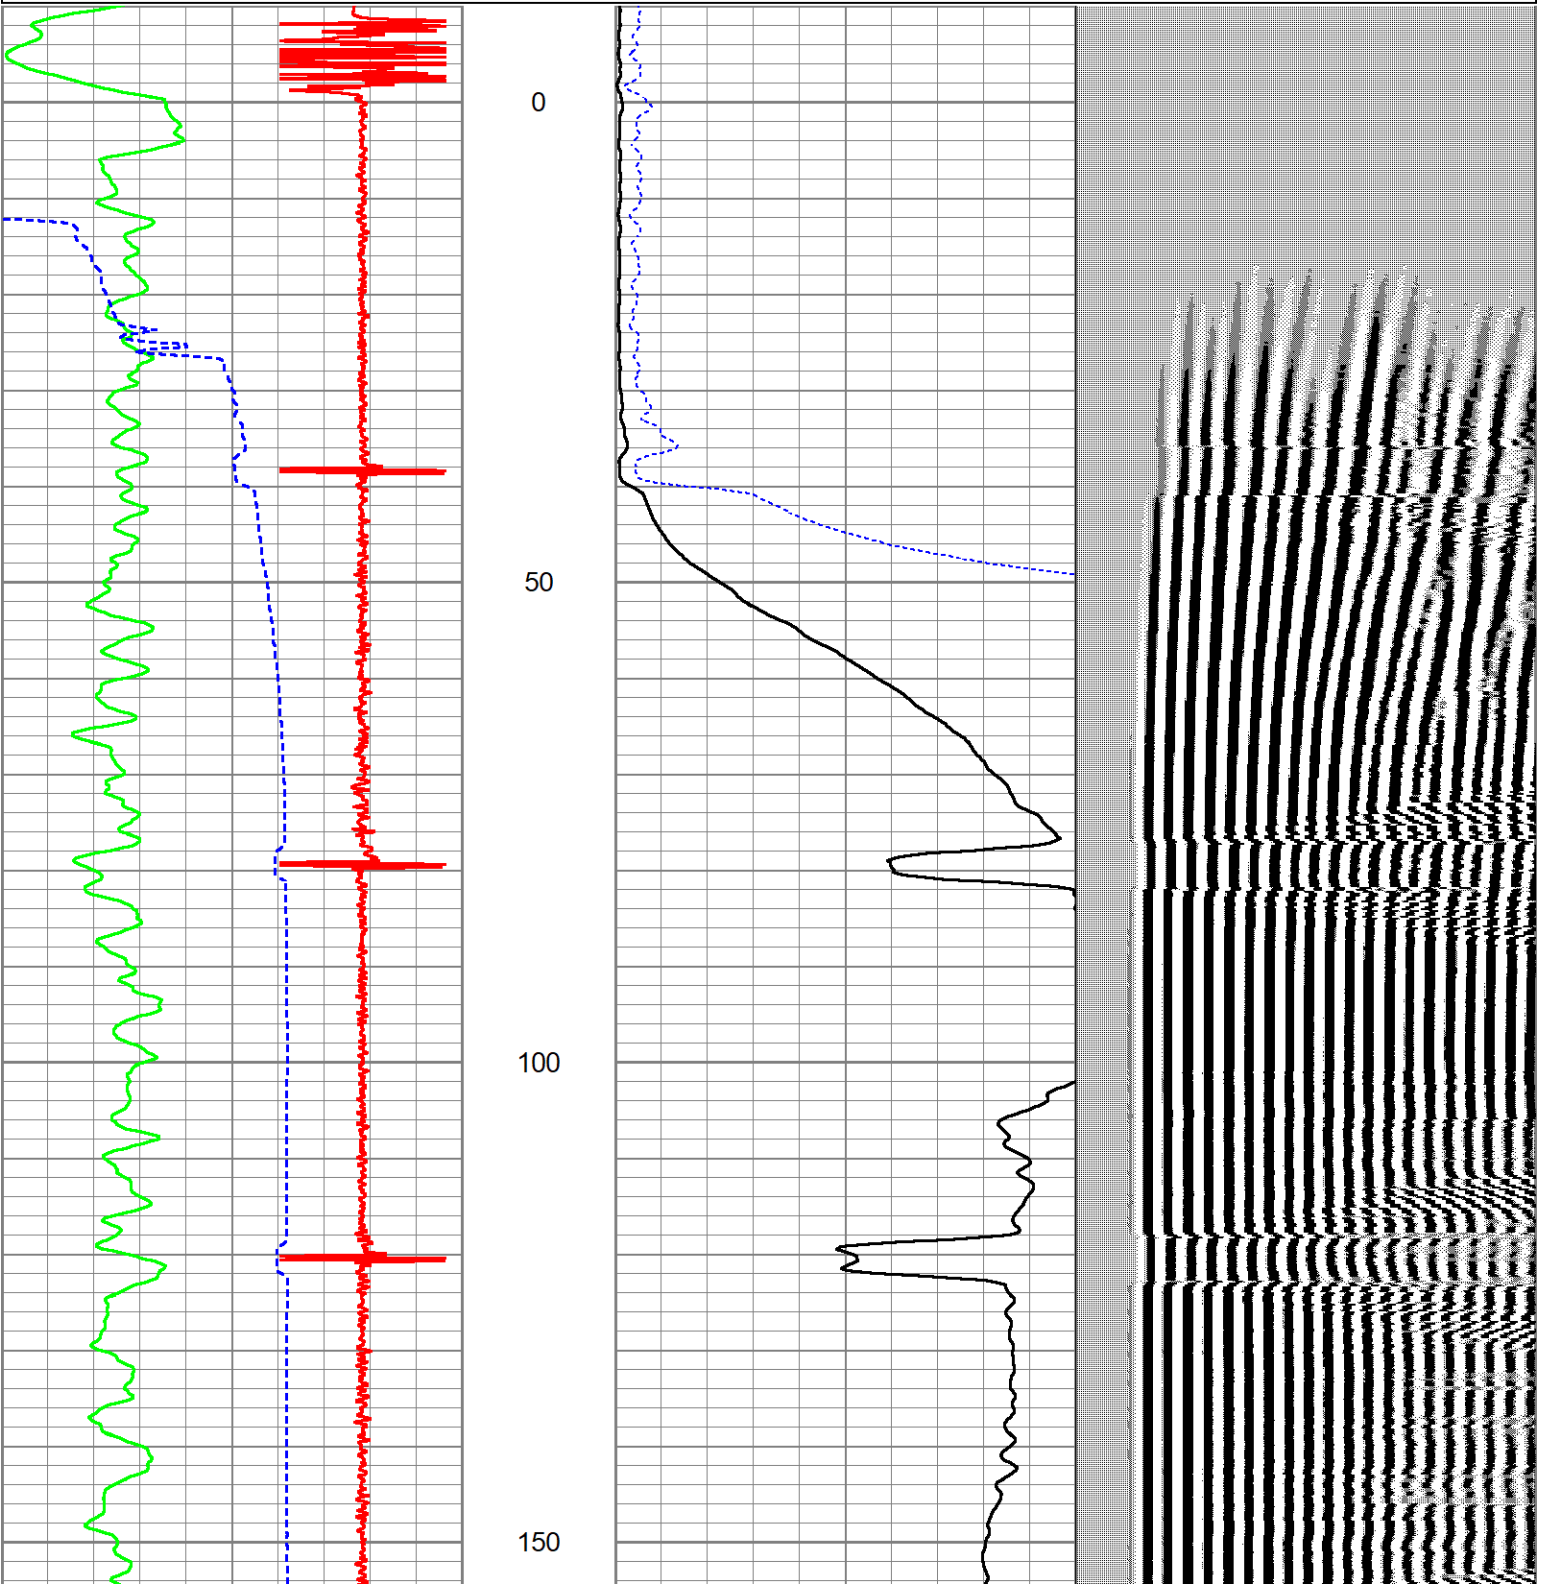

ZEILER 23-7DU CBL

Database File pdc-zeiler 23-7du.db
 Dataset Pathname WATTENBERG-90750/ZEILER_23-7DU/DSSHSR20-002/CBL.2
 Presentation Format ranger_cbl
 Dataset Creation Fri Sep 08 13:31:02 2023
 Charted by Depth in Feet scaled 1:240

-20000	CCL	20000
0	Gamma Ray (GAPI)	150
350	3' Travel Time (usec)	120

0	3' AMPLITUDE x5 (mV)	20	200	VDL (usec)	1200
0	3' AMPLITUDE (mV)	100			

400

450

500

550

850

900

950

1000

1050
1100
1150
1200