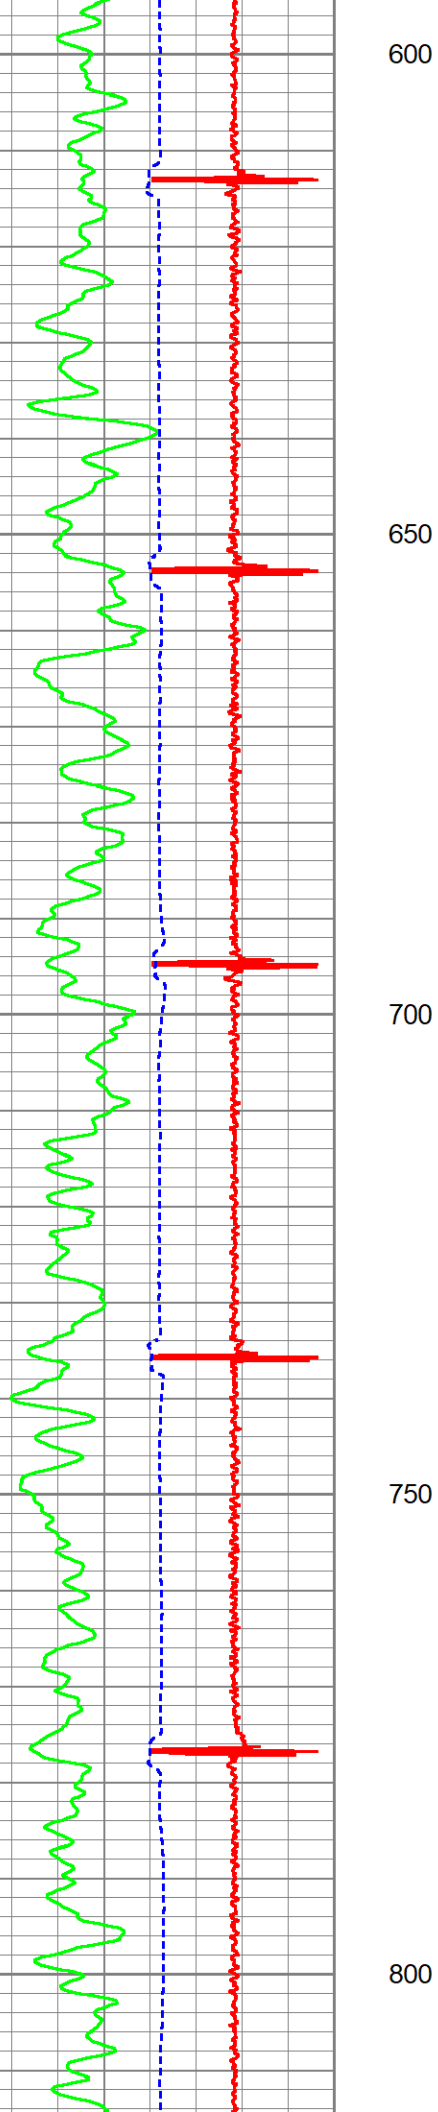

ZEILER 23-7DU CBL

Database File pdc-zeiler 23-7du.db
 Dataset Pathname WATTENBERG-90750/ZEILER_23-7DU/DSSHSR20-002/CBL.2
 Presentation Format ranger_cbl
 Dataset Creation Fri Sep 08 13:31:02 2023
 Charted by Depth in Feet scaled 1:240

-20000	CCL	20000
0	Gamma Ray (GAPI)	150
350	3' Travel Time (usec)	120

0	3' AMPLITUDE x5 (mV)	20	200	VDL (usec)	1200
0	3' AMPLITUDE (mV)	100			

400

450

500

550

850

900

950

1000

1050
1100
1150
1200