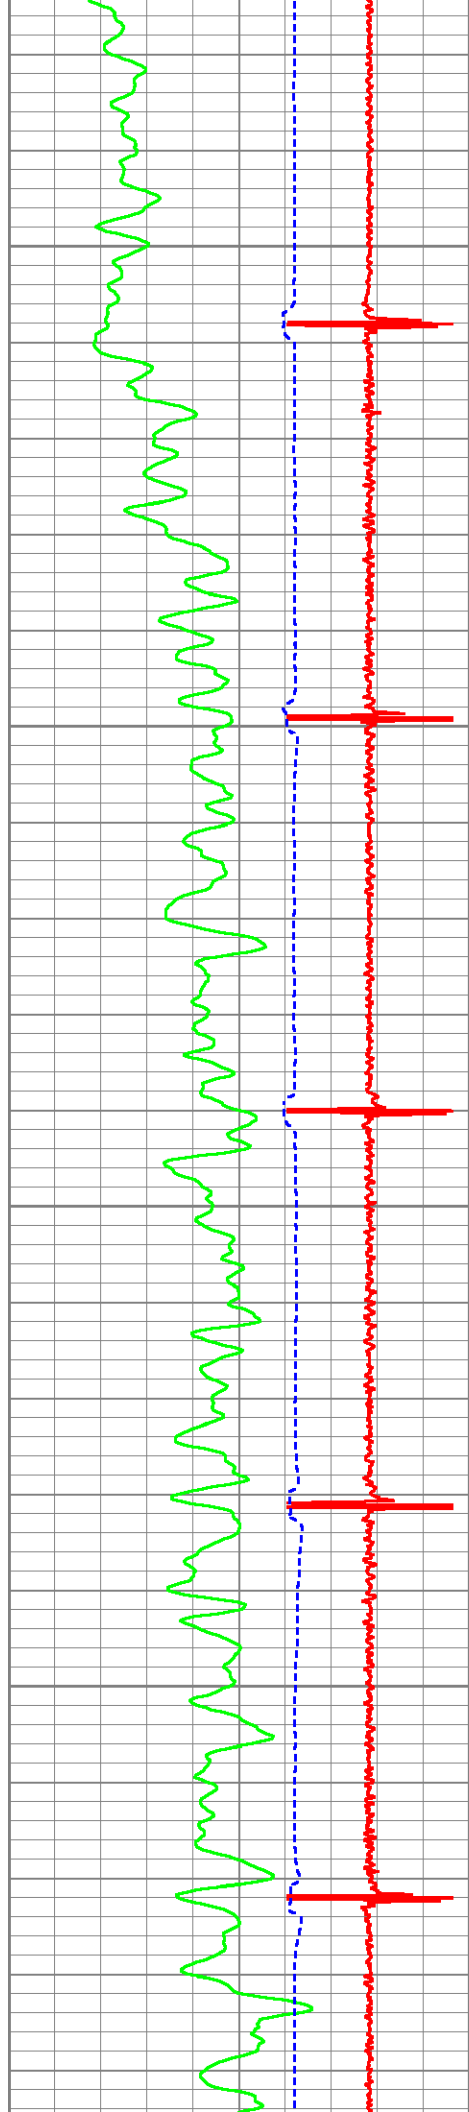

ZEILER 23-7DU CBL

Database File pdc-zeiler 23-7du.db
 Dataset Pathname WATTENBERG-90750/ZEILER_23-7DU/DSSHSR20-002/CBL.2
 Presentation Format ranger_cbl
 Dataset Creation Fri Sep 08 13:31:02 2023
 Charted by Depth in Feet scaled 1:240

-20000	CCL	20000
0	Gamma Ray (GAPI)	150
350	3' Travel Time (usec)	120

0	3' AMPLITUDE x5 (mV)	20	200	VDL (usec)	1200
0	3' AMPLITUDE (mV)	100			

400

450

500

550

850

900

950

1000

1050
1100
1150
1200