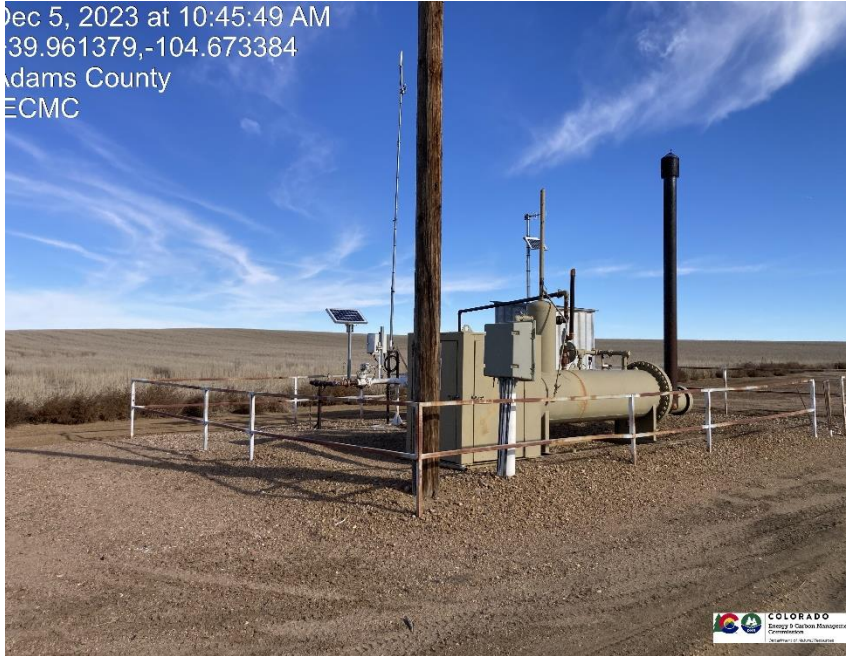

Inspection Photos
Location Name: State of Colorado AN 1
Location ID: 319990

Dec 5, 2023 at 10:46:34 AM
39.961446,-104.672831
Adams County
ECMC

Pic 1 wellhead

Dec 5, 2023 at 10:45:35 AM
39.961355,-104.673672
Adams County
ECMC

Pic 2 tanks

Inspection Photos
Location Name: State of Colorado AN 1
Location ID: 319990

Dec 5, 2023 at 10:45:49 AM
39.961379,-104.673384
Adams County
ECMC

Pic 3 Separator, GMR