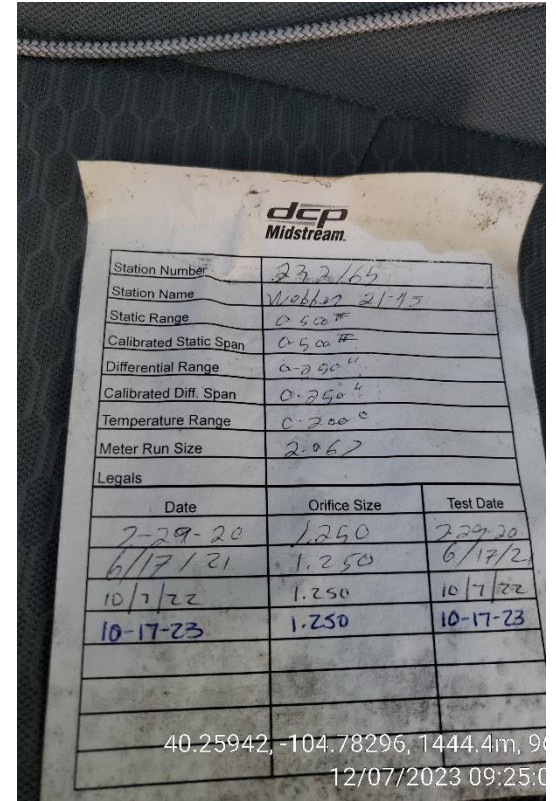

Inspection Photos

Location ID/Name: 327554, WEBBER (3N66W 4NENW)

Photo 1
GMR

Photo 2
HHS

Photo 3
Current Calibration Card

Photo 4
Battery