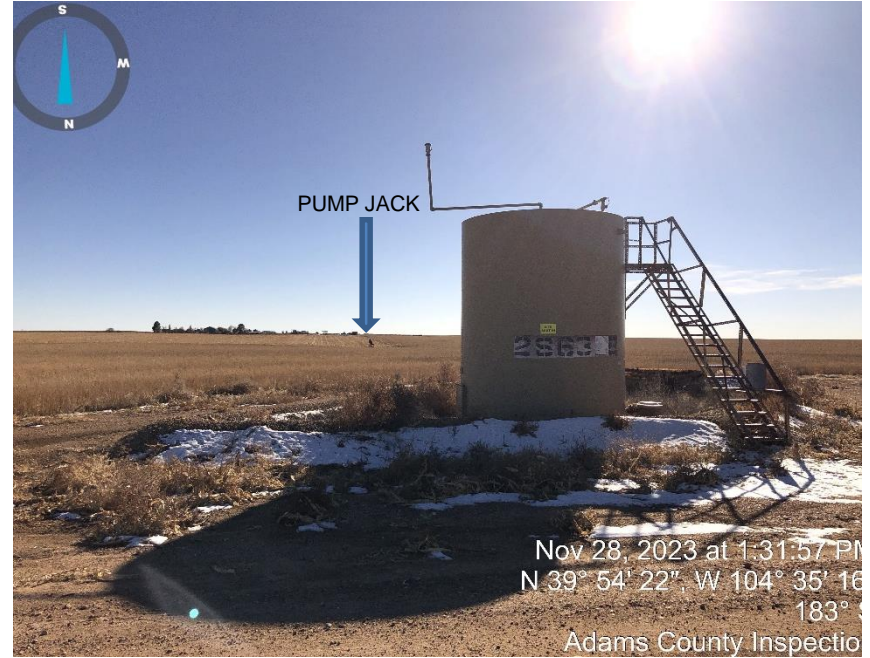

Inspection Photos
Location Name: NIES_6-1
Location ID: 320327

Photo #1 Location sign.

Photo #2 Crude tank.

Inspection Photos
Location Name: NIES_6-1
Location ID: 320327

Photo #3 Open top P/W tank (¾ of the way full).

Photo #4 Separator.

Inspection Photos
Location Name: NIES_6-1
Location ID: 320327

Photo #5 Pump jack.

Photo #6 Pump jack behind Crude tank in distance.

Inspection Photos
Location Name: NIES_6-1
Location ID: 320327

Photo #7 Distance from pump jack to production location (977.25 feet).