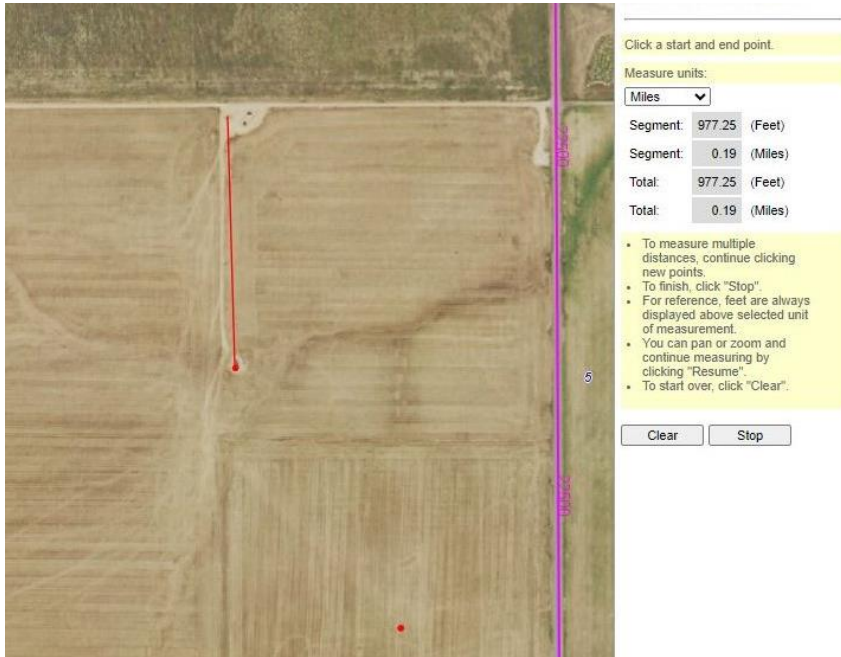

Inspection Photos
Location Name: NIES_6-1
Location ID: 320327

Photo #1 Location sign.

Photo #2 Crude tank.

Inspection Photos
Location Name: NIES_6-1
Location ID: 320327

Photo #3 Open top P/W tank (¾ of the way full).

Photo #4 Separator.

Inspection Photos
Location Name: NIES_6-1
Location ID: 320327

Photo #5 Pump jack.

Photo #6 Pump jack behind Crude tank in distance.

Inspection Photos
Location Name: NIES_6-1
Location ID: 320327

Photo #7 Distance from pump jack to production location (977.25 feet).