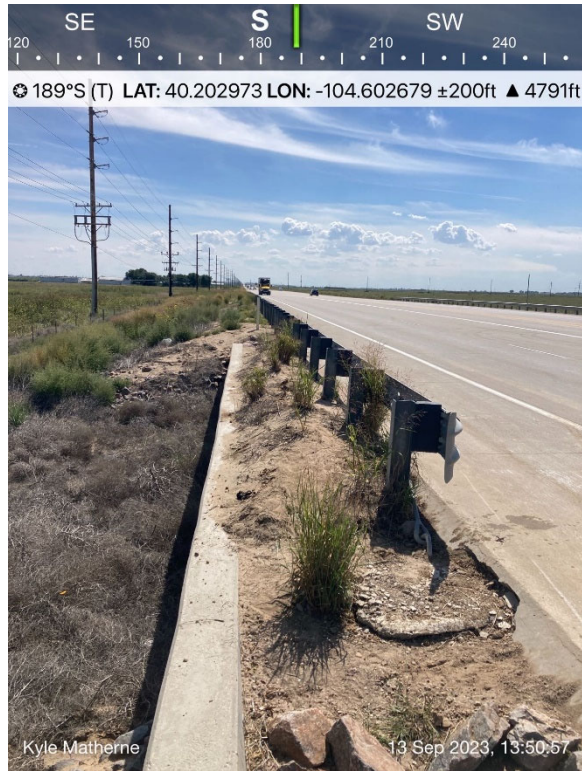

PHOTO LOG
WCR 30 & 49 TRUCK RELEASE
WELD COUNTY, COLORADO
KERR-MCGEE OIL & GAS ONSHORE, LP

Release Sample Locaiton

Release Sample Locaiton

PHOTO LOG
WCR 30 & 49 TRUCK RELEASE
WELD COUNTY, COLORADO
KERR-MCGEE OIL & GAS ONSHORE, LP

Release Sample Locaiton

BG06

PHOTO LOG
WCR 30 & 49 TRUCK RELEASE
WELD COUNTY, COLORADO
KERR-MCGEE OIL & GAS ONSHORE, LP

BG05

BG04

PHOTO LOG
WCR 30 & 49 TRUCK RELEASE
WELD COUNTY, COLORADO
KERR-MCGEE OIL & GAS ONSHORE, LP