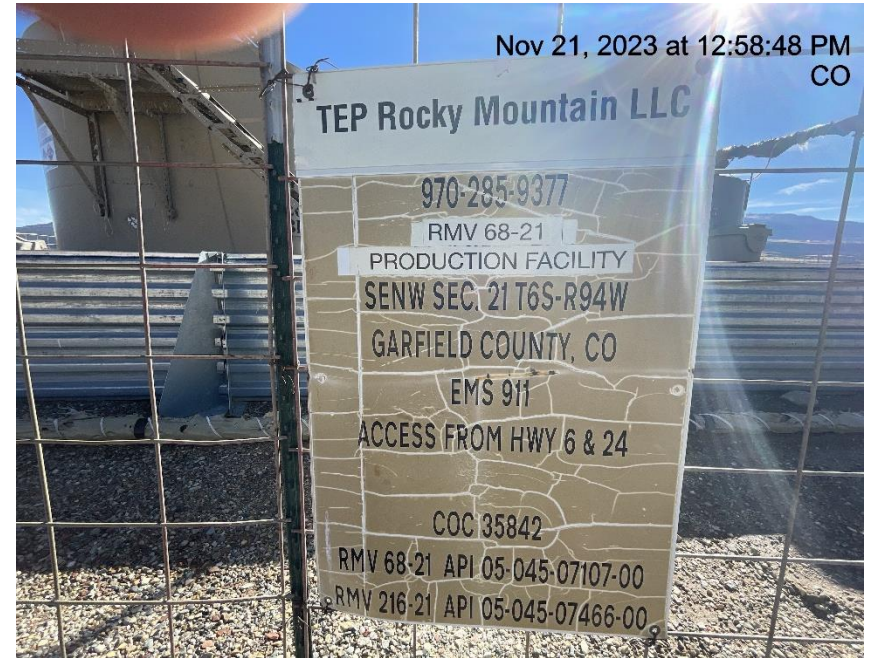

## Inspection Photos

Location Name: TEP Rocky Mountain LLC CLOUGH RMV 68-21 Pad

Location # 323953

Photo # 7353 From entrance to location

Photo # 7354 Location

## Inspection Photos

Location Name: TEP Rocky Mountain LLC CLOUGH RMV 68-21 Pad

Location # 323953

Photo # 7355 Location

Photo # 7356 Location

**Inspection Photos**  
**Location Name: TEP Rocky Mountain LLC CLOUGH RMV 68-21 Pad**  
**Location # 323953**

**Photo # 7357 Location**