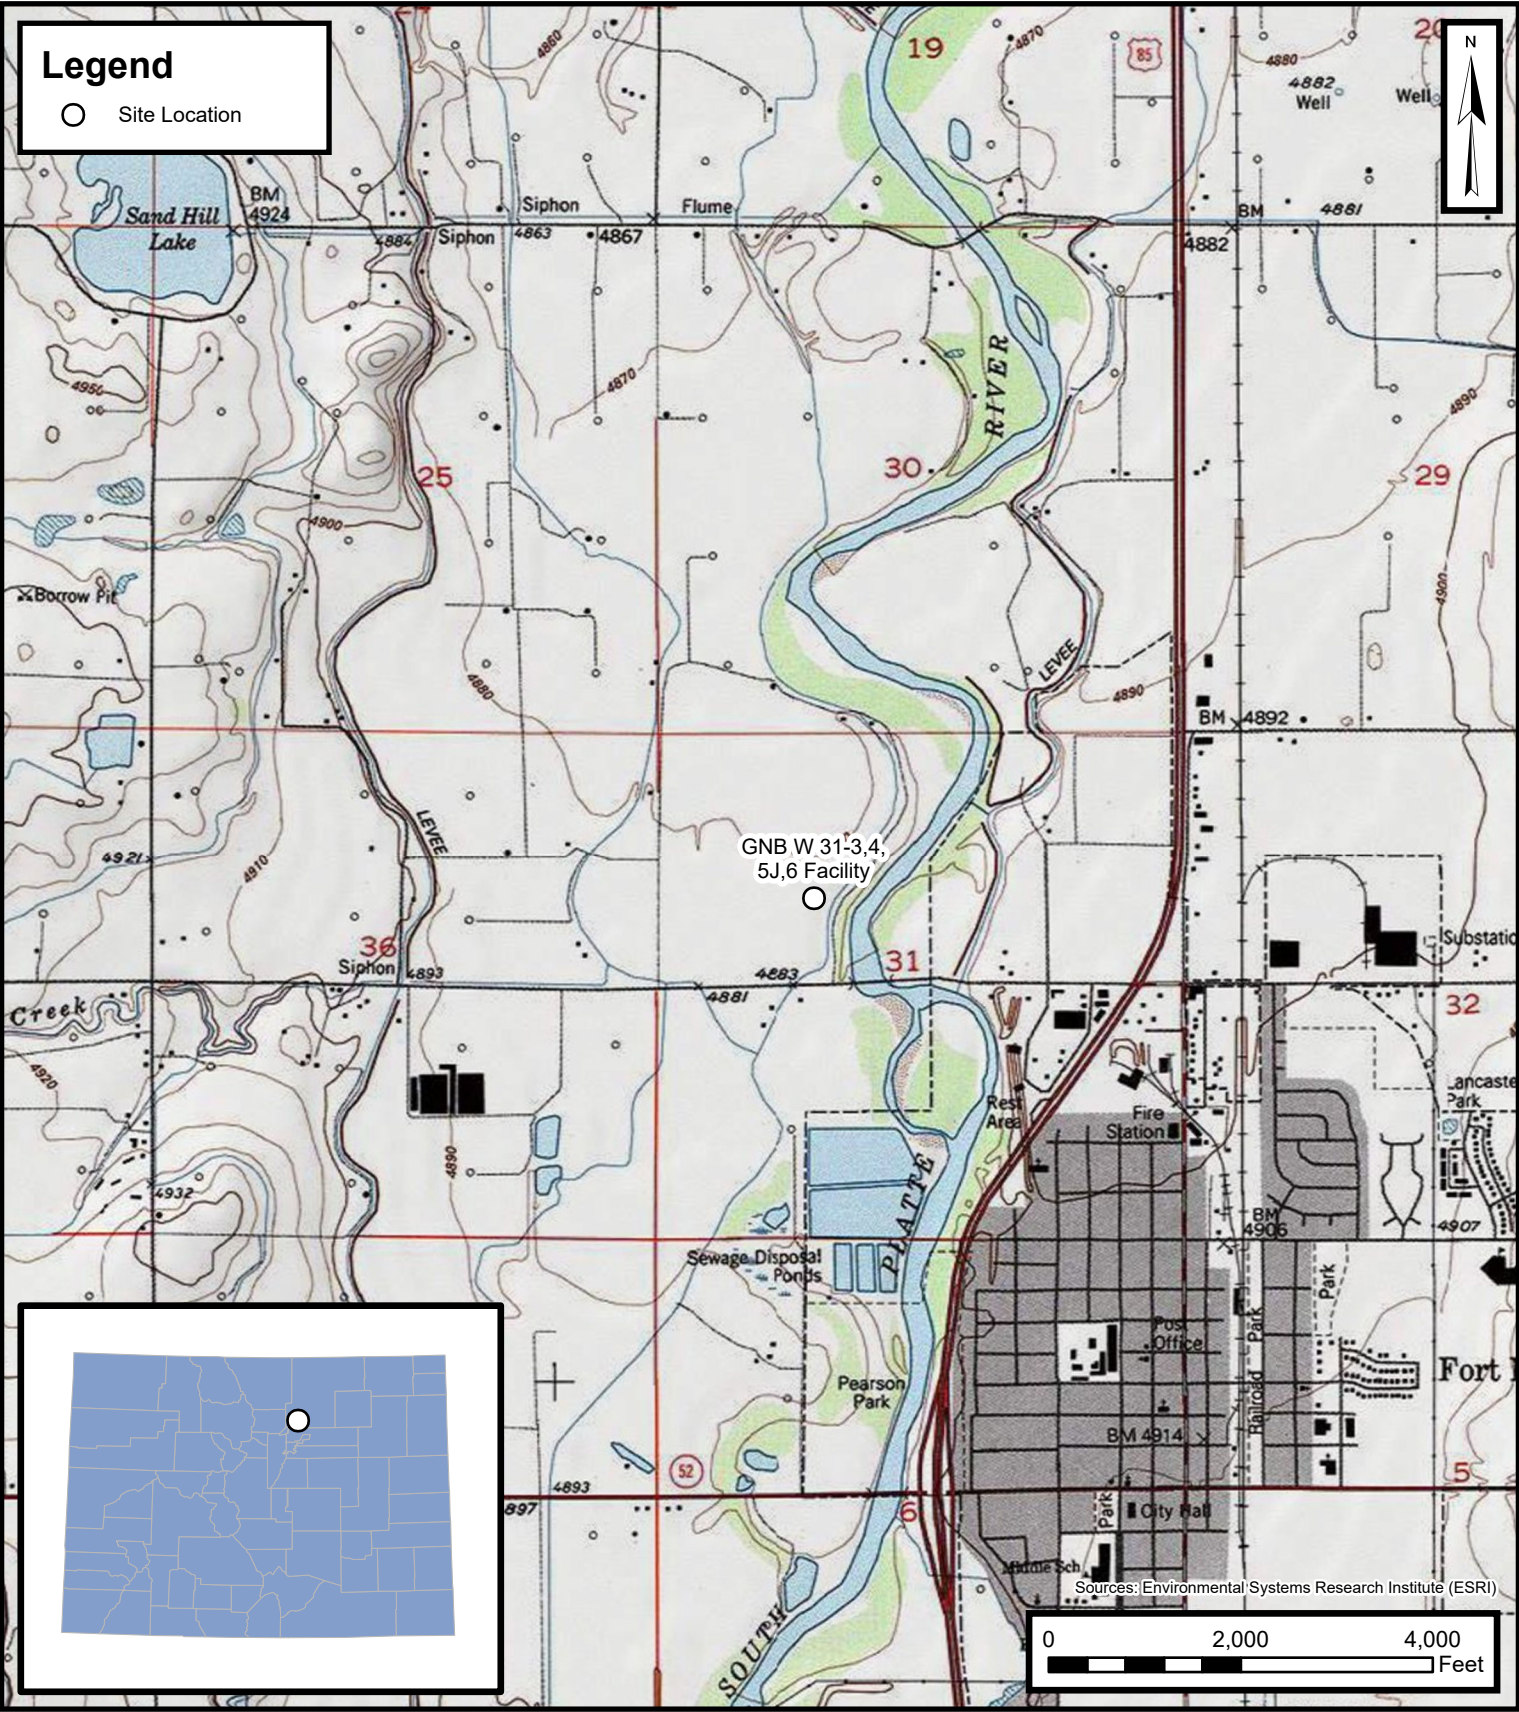

Legend

○ Site Location

Sources: Environmental Systems Research Institute (ESRI)

Site Location Map

GNB W 31-3,4,5J,6 Facility
Kerr-McGee Oil & Gas Onshore, LP
NWNW SEC 31-T2N-R66W
Weld County, CO

Project Number: 09A1417648

FIGURE

1