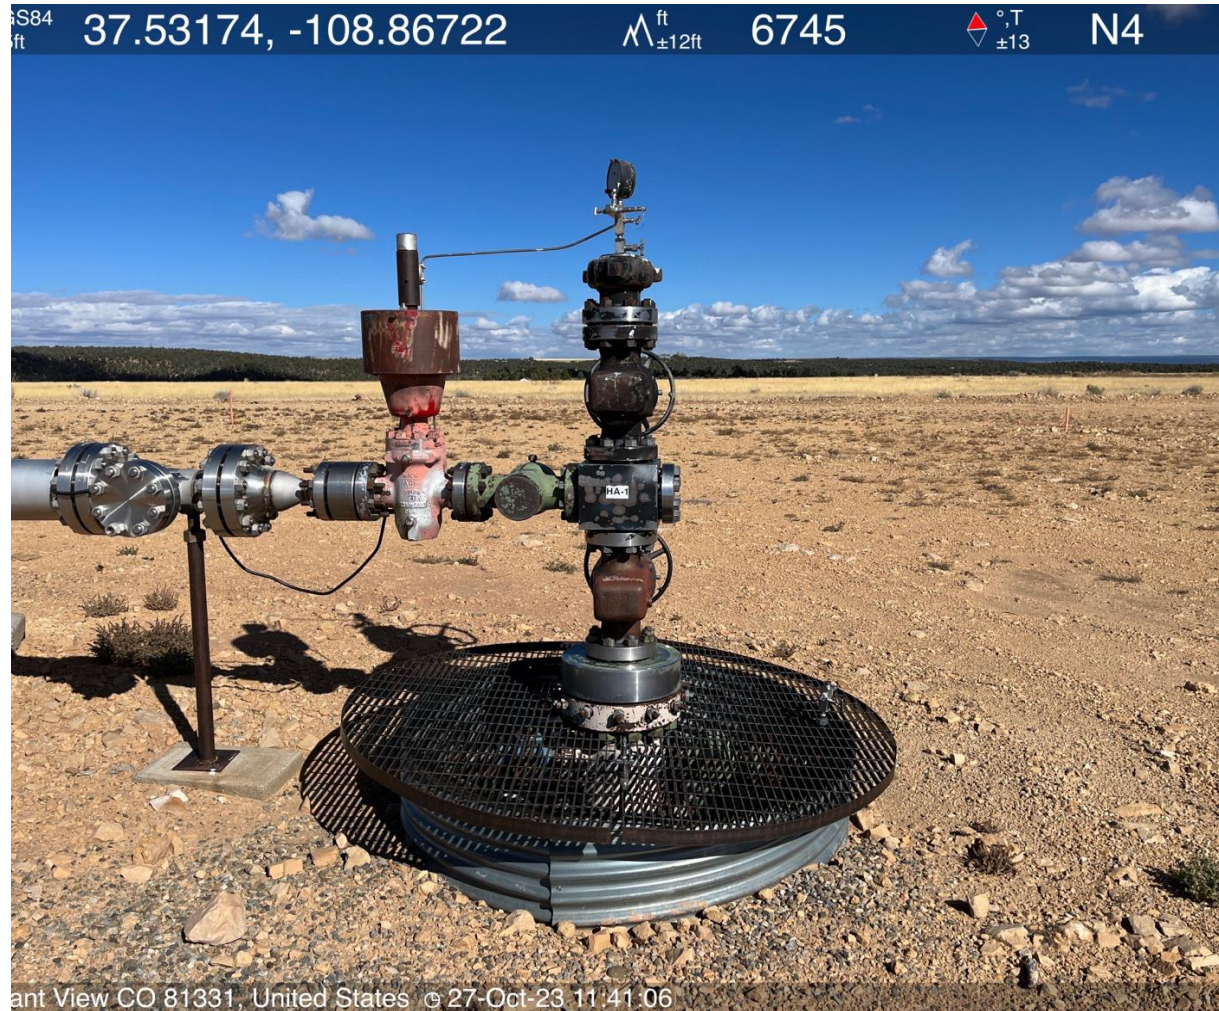

Kinder Morgan McElmo Dome HA-1: Location ID/API #:083-06189

Photo #1 View of the posted well location signage.

Kinder Morgan McElmo Dome HA-1: Location ID/API #:083-06189

ant View CO 81331, United States © 27-Oct-23 11:31:05

Photo #2 Overview of the well location, south side.

Kinder Morgan McElmo Dome HA-1: Location ID/API #:083-06189

Photo #3 Overview of the well location, north side.

Kinder Morgan McElmo Dome HA-1: Location ID/API #:083-06189

Photo #4 View of the wellhead assembly.

Kinder Morgan McElmo Dome HA-1: Location ID/API #:083-06189

Photo #5 View of the wellhead, flowline, and ancillary equipment.