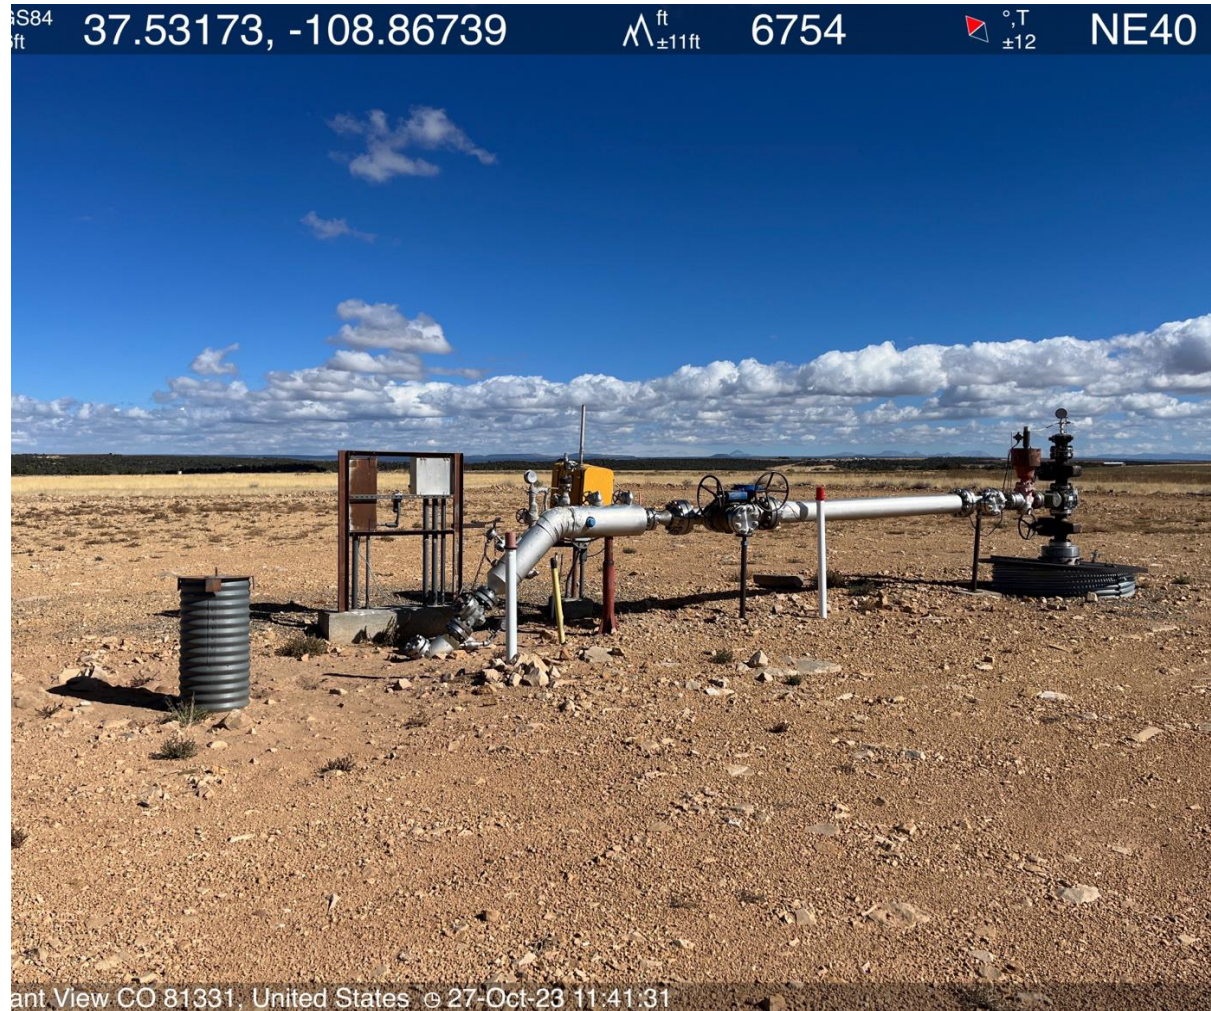

Kinder Morgan McElmo Dome HA-1: Location ID/API #:083-06189

Photo #1 View of the posted well location signage.

Kinder Morgan McElmo Dome HA-1: Location ID/API #:083-06189

ant View CO 81331, United States © 27-Oct-23 11:31:05

Photo #2 Overview of the well location, south side.

Kinder Morgan McElmo Dome HA-1: Location ID/API #:083-06189

Photo #3 Overview of the well location, north side.

Kinder Morgan McElmo Dome HA-1: Location ID/API #:083-06189

Photo #4 View of the wellhead assembly.

Kinder Morgan McElmo Dome HA-1: Location ID/API #:083-06189

Photo #5 View of the wellhead, flowline, and ancillary equipment.