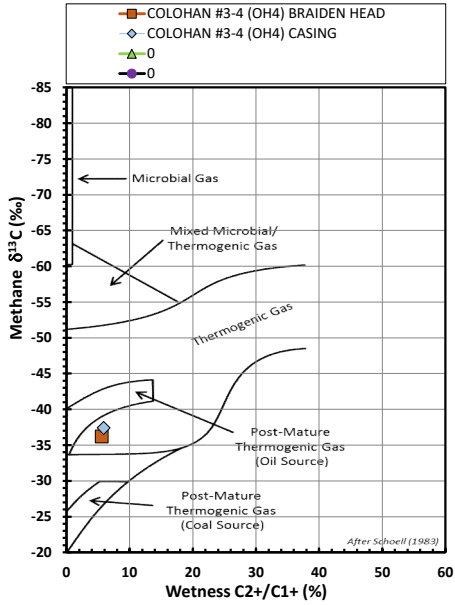

Methane $\delta^{13}\text{C}$ vs Wetness Genetic Classification Plot

Haworth Ratio Plot - Characterization of Hydrocarbon Type