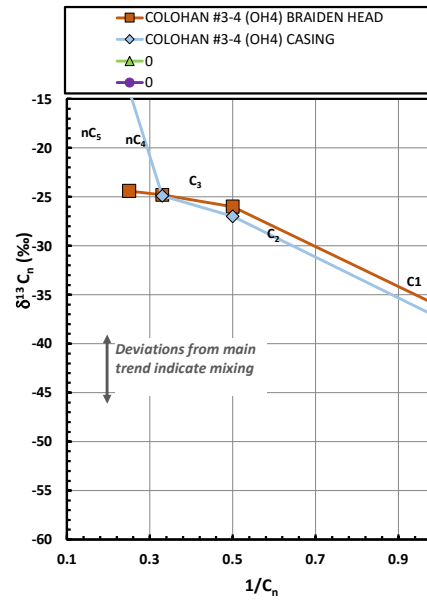

Mixing Plot

Methane $\delta^{13}\text{C}$ vs C1/(C2+C3) Genetic Classification Plot