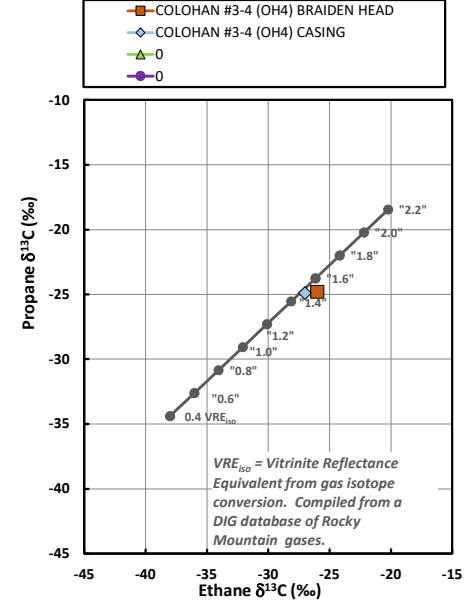

Ethane - Propane Maturity Plot

Methane $\delta^{13}\text{C}$ vs C1/(C2+C3) Genetic Classification Plot