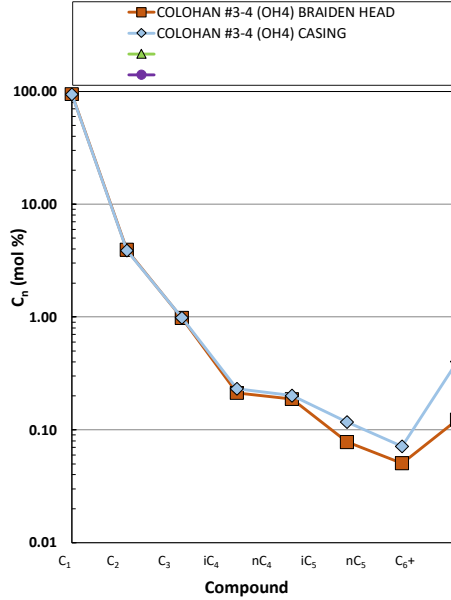

Hydrocarbon Composition Plot