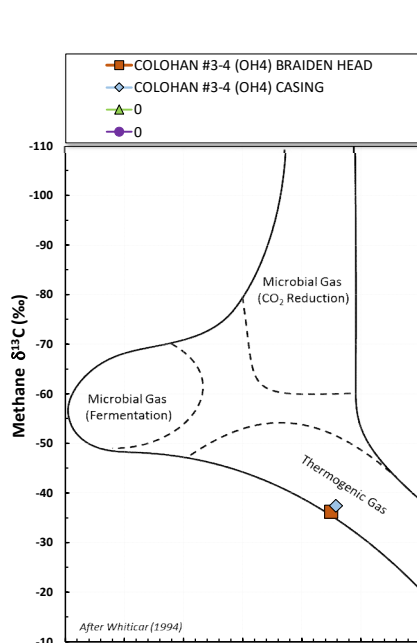

Haworth Ratio Plot - Characterization of Hydrocarbon Type