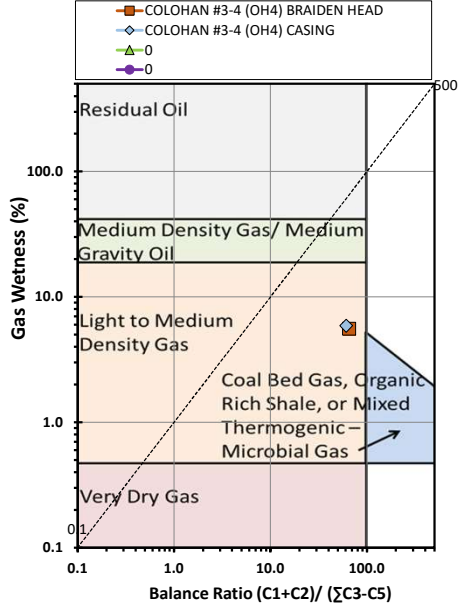

Haworth Ratio Plot - Characterization of Hydrocarbon Type