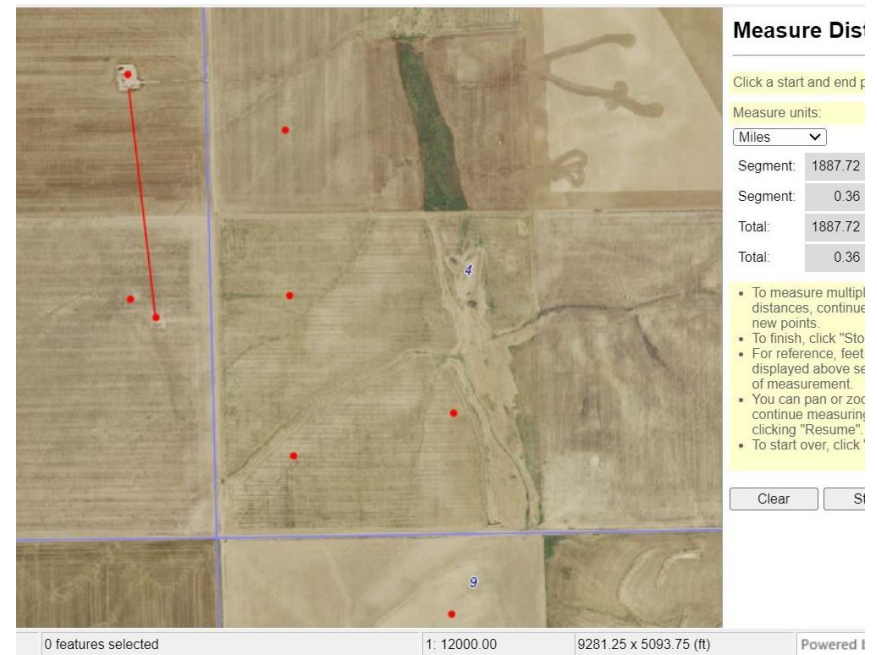

Inspection Photos
Location Name: HER_43-5
Location ID: 320498

Photo #1 location sign.

Photo #2 Crude tank.

Inspection Photos
Location Name: HER_43-5
Location ID: 320498

Photo #3 Well head (1887.72 feet) from location.

Photo #4 stained soil in berm.

Inspection Photos
Location Name: HER_43-5
Location ID: 320498

Photo #5 P/W tank.

Photo #6 Separator.

Inspection Photos
Location Name: HER_43-5
Location ID: 320498

Photo #7 Separator.

Photo #8 Well head (no sign).

Inspection Photos
Location Name: HER_43-5
Location ID: 320498

Video #1 Gas imaging video of well head leaking.

Photo #9 Distance from well head to location (1887.72 feet).