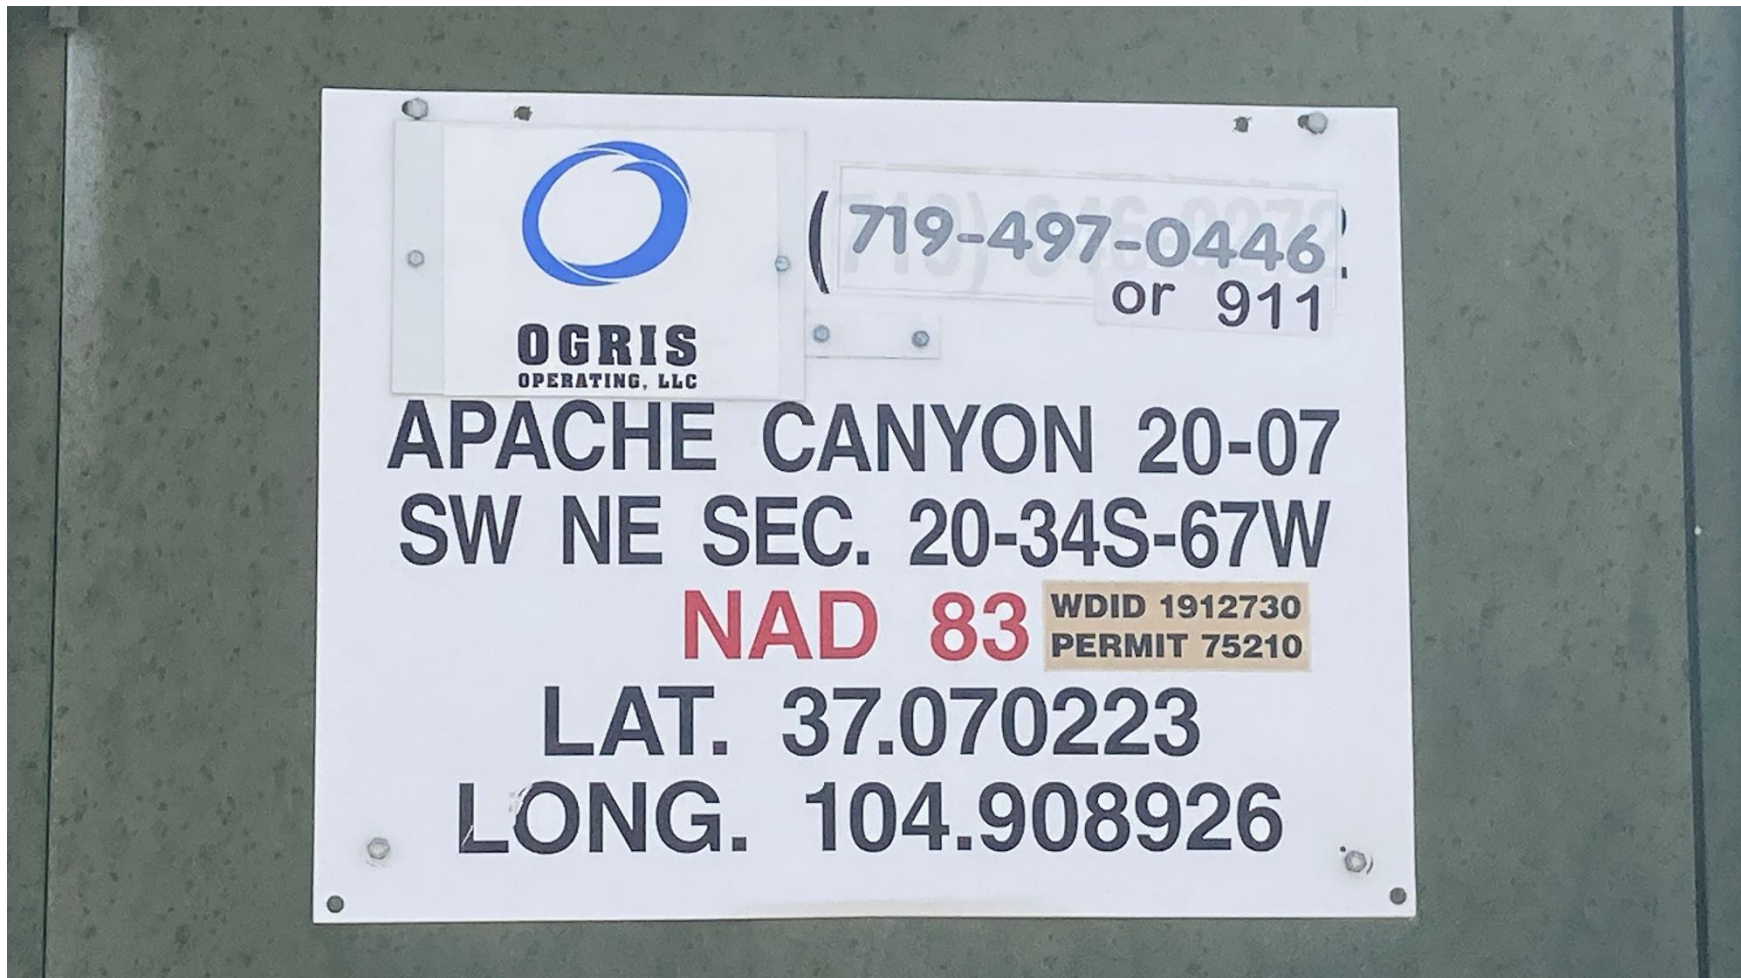

WELL NAME: AC 20-07, API #: 071-09863, INSP. # 695108682

PHOTO 1: WELL SIGN

PHOTO 2: LOCATION

PHOTO 3: WELLHEAD AND EQUIPMENT